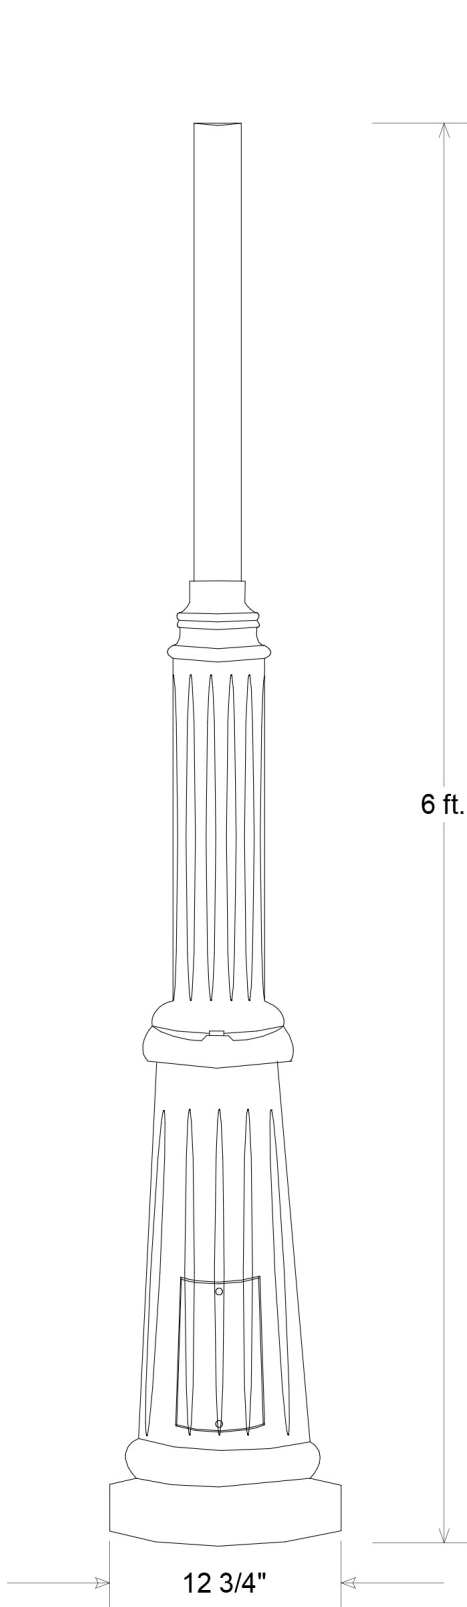

**#8800 Series:**

Gauge .050

- #8806 ( 6' ) ▲
- #8807 ( 7' ) ▲
- #8808 ( 8' ) ▲
- #8810 (10' ) ▲
- #8812 (12' ) ▲

**#8800 Series:**

Gauge .125

- #8836 ( 6' ) ▲
- #8837 ( 7' ) ▲
- #8838 ( 8' ) ▲
- #8840 (10' ) ▲
- #8842 (12' ) ▲
- #8844 (14' ) ▲
- #8846 (16' ) ▲

**Post Base  
10" bolt circle**

	Name	Date
Drawn	Iv	02/16/17
Checked		
ENG Appr.		
MFR Appr.		
QA		
Comments		
CAD Generated Drawing Do Not Manually Update		
Construction: All Aluminum		
10" bolt circle base		

**Primelite Mfg Corp**

516-868-4411

**#8836 Post**  
**Cast Aluminum Base**  
**Extruded Aluminum Top | Smooth**  
**Height 6' | Gauge .125**

Size	Drawing No.	Rev
<b>A</b>	<b>0001</b>	<b>A</b>
Scale	CAD File	Sheet
		<b>1 of 1</b>