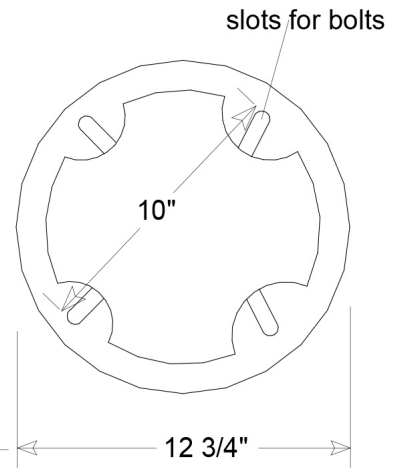

**#8800 Series:**

Gauge .050

- #8806 ( 6' ) ▲
- #8807 ( 7' ) ▲
- #8808 ( 8' ) ▲
- #8810 (10' ) ▲
- #8812 (12' ) ▲

**#8800 Series:**

Gauge .125

- #8836 ( 6' ) ▲
- #8837 ( 7' ) ▲
- #8838 ( 8' ) ▲
- #8840 (10' ) ▲
- #8842 (12' ) ▲
- #8844 (14' ) ▲
- #8846 (16' ) ▲

**Post Base  
10" bolt circle**

	Name	Date
Drawn	Iv	02/16/17
Checked		
ENG Appr.		
MFR Appr.		
QA		
Comments		
CAD Generated Drawing Do Not Manually Update		
Construction: All Aluminum		
10" bolt circle base		

**Primelite Mfg Corp**

516-868-4411

**#8836 Post**  
**Cast Aluminum Base**  
**Extruded Aluminum Top | Smooth**  
**Height 6' | Gauge .125**

Size	Drawing No.	Rev
<b>A</b>	<b>0001</b>	<b>A</b>
Scale	CAD File	Sheet
		<b>1 of 1</b>