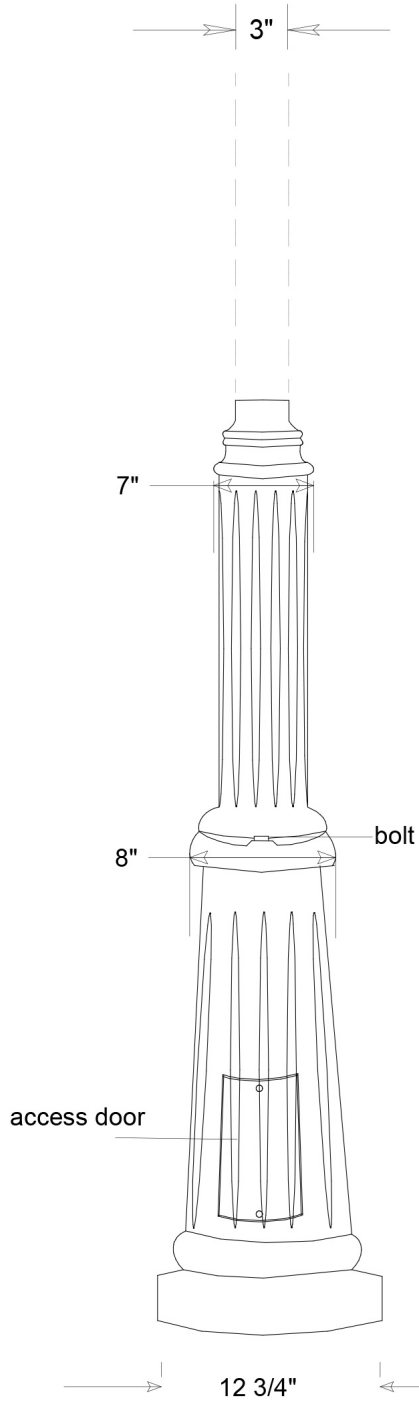

**#8800 Series:**

Gauge .050

- #8806 ( 6' ) ▲
- #8807 ( 7' ) ▲
- #8808 ( 8' ) ▲
- #8810 (10' ) ▲
- #8812 (12' ) ▲

**#8800 Series:**

Gauge .125

- #8836 ( 6' ) ▲
- #8837 ( 7' ) ▲
- #8838 ( 8' ) ▲
- #8840 (10' ) ▲
- #8842 (12' ) ▲
- #8844 (14' ) ▲
- #8846 (16' ) ▲

**Post Base  
10" bolt circle**

	Name	Date
Drawn	Iv	02/16/17
Checked		
ENG Appr.		
MFR Appr.		
QA		
Comments		
CAD Generated Drawing Do Not Manually Update		
Construction: All Aluminum		
10" bolt circle base		

**Primelite Mfg Corp**

516-868-4411

**#8836 Post**  
**Cast Aluminum Base**  
**Extruded Aluminum Top | Smooth**  
**Height 6' | Gauge .125**

Size	Drawing No.	Rev
<b>A</b>	<b>0001</b>	<b>A</b>
Scale	CAD File	Sheet
		<b>1 of 1</b>