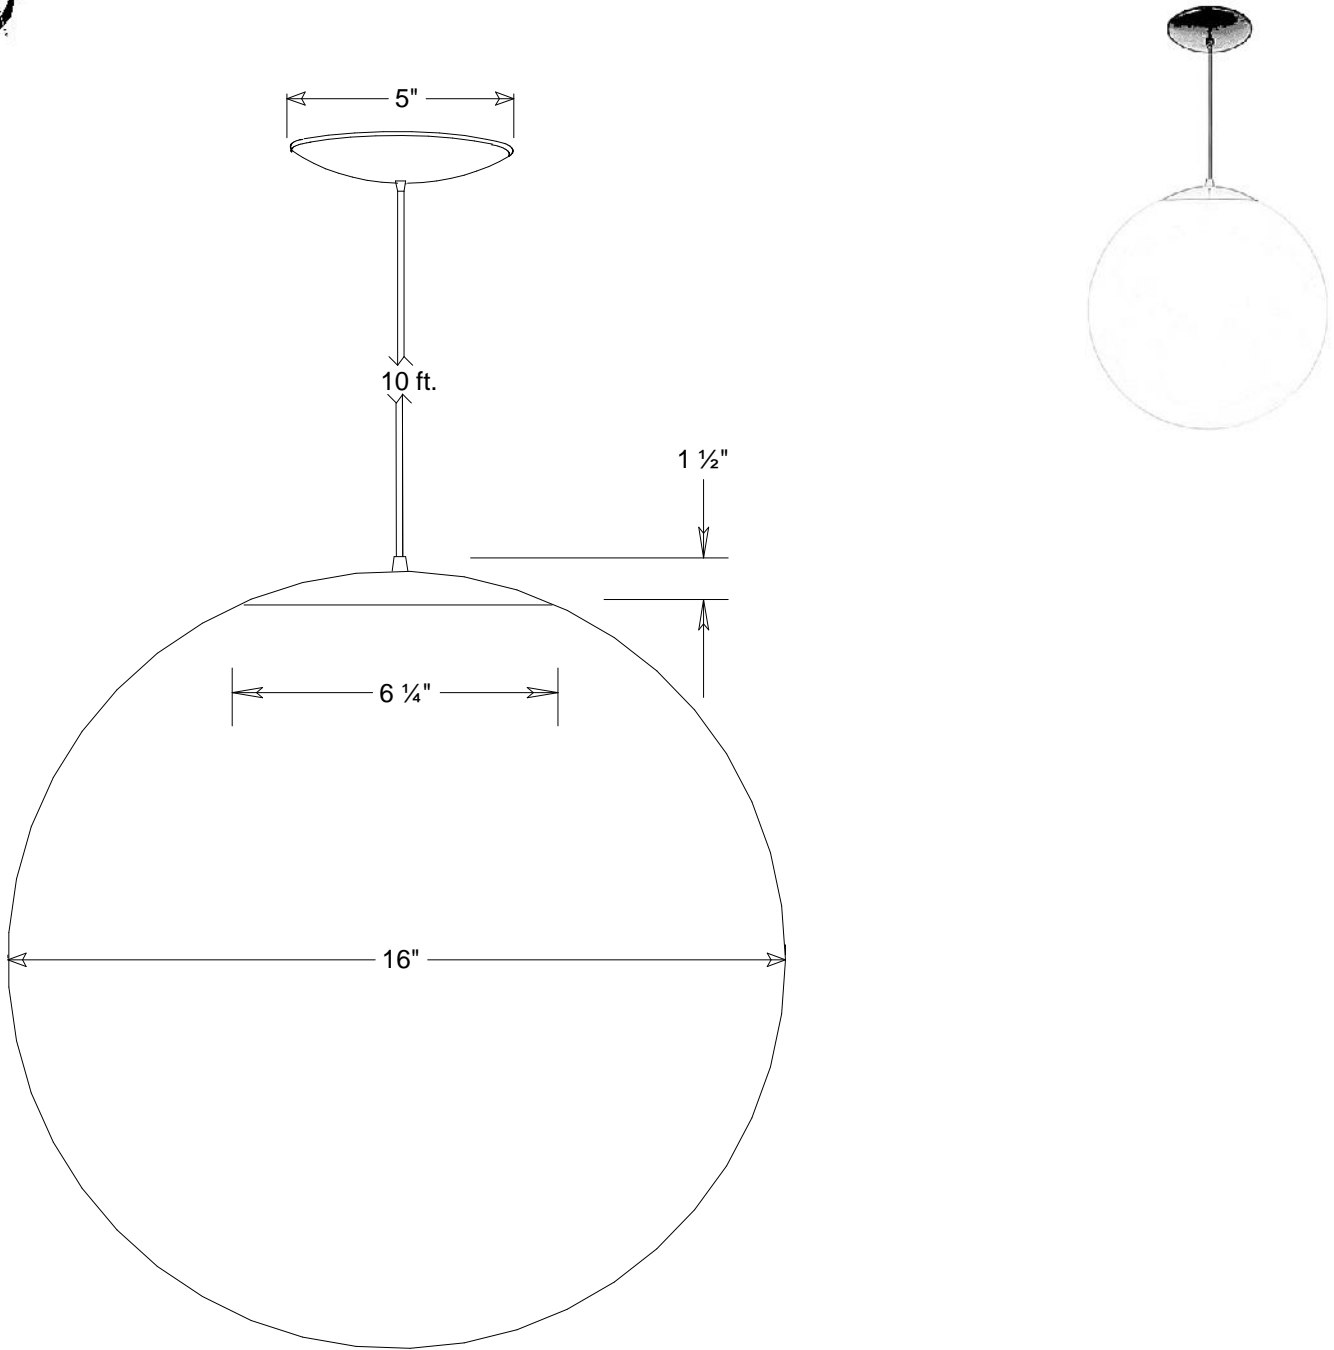

Primelite Manufacturing Corp

407 S Main St, Freeport, NY 11520

Phone: 516-868-4411 | Fax: 516-868-4609
 sales@primelite-mfg.com | www.primelite-mfg.com

PART # #446	LAMP Incandescent Led	VOLTAGE 120V	COLOR Powder Coated Colors
JOB NAME			TYPE Globe Pendant Glass Neckless

Colors Smoke #/1 | White #/3 | Clear #/4

Globe Pendant #446

16" Dia Glass Globe | Neckless | 10' Vinyl Cord
 Smoke #446/1 | White #446/3 | Clear #446/4

Size

A

Drawing No.

0001

Rev

A

Construction: Aluminum, Glass
 Unless Otherwise Specified:
 Dimensions in Inches

Scale

CAD File

Sheet

1 of 1

Revisions				
Zone	Rev	Description	Date	Approved