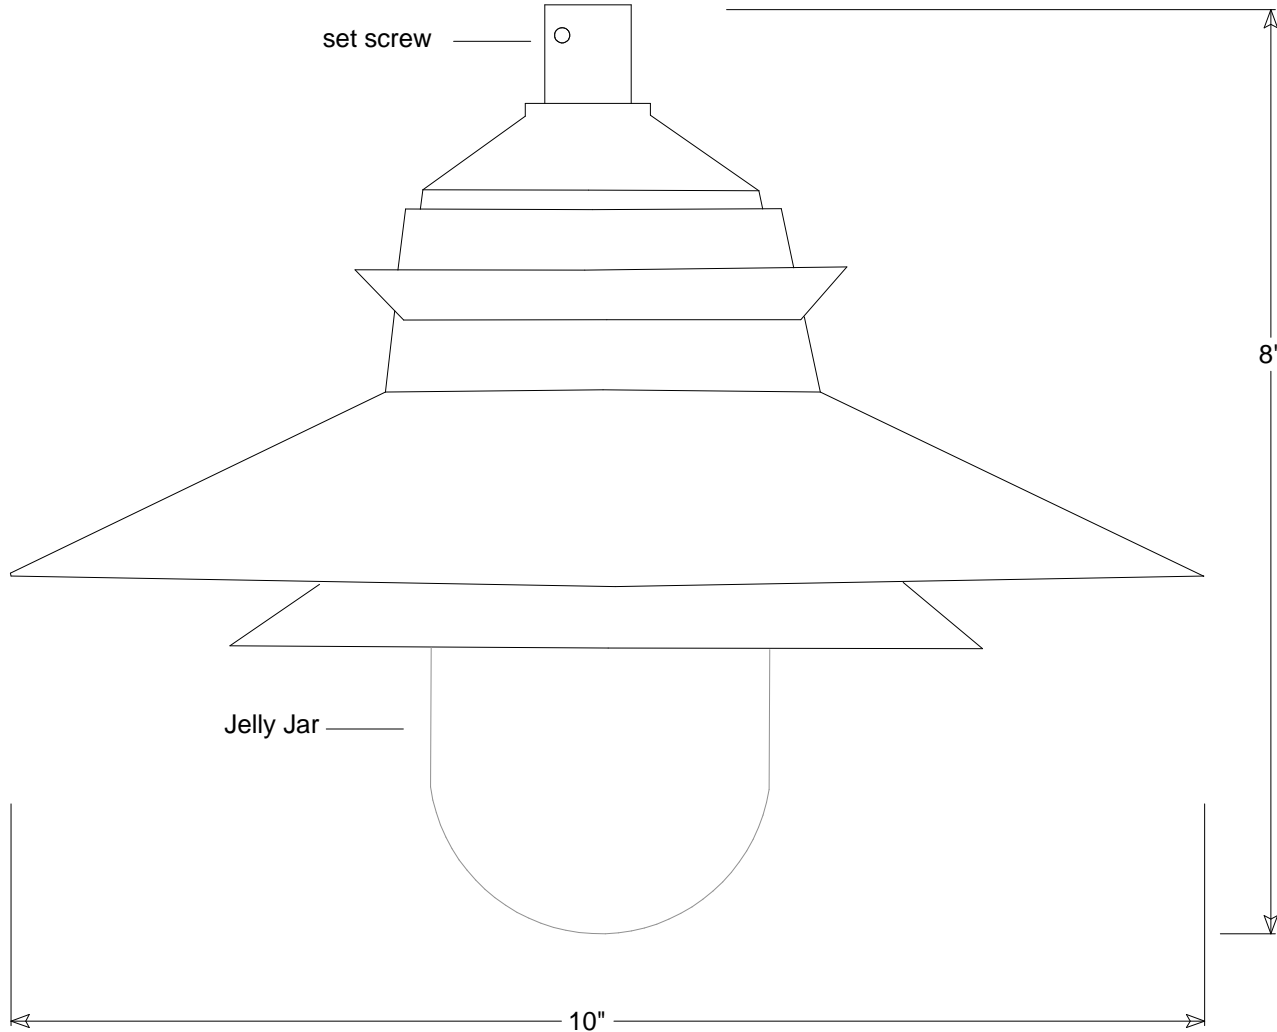

Primelite Manufacturing Corp

407 S Main St, Freeport, NY 11520

Phone: 516-868-4411 | Fax: 516-868-4609
 sales@primelite-mfg.com | www.primelite-mfg.com

PART # #9281A	LAMP Incandescent LED	VOLTAGE 120 V	COLOR Power Coated Paint
JOB NAME			TYPE Shade

Jelly Jar

Clear, Frosted, Blue, Red, Green, Yellow

Gooseneck Shade #9281A

10" Dia Shade | Jelly Jar Glass

Size

A

Drawing No.

0001

Construction: Aluminum | Glass
 Unless Otherwise Specified:
 Dimensions in Inches