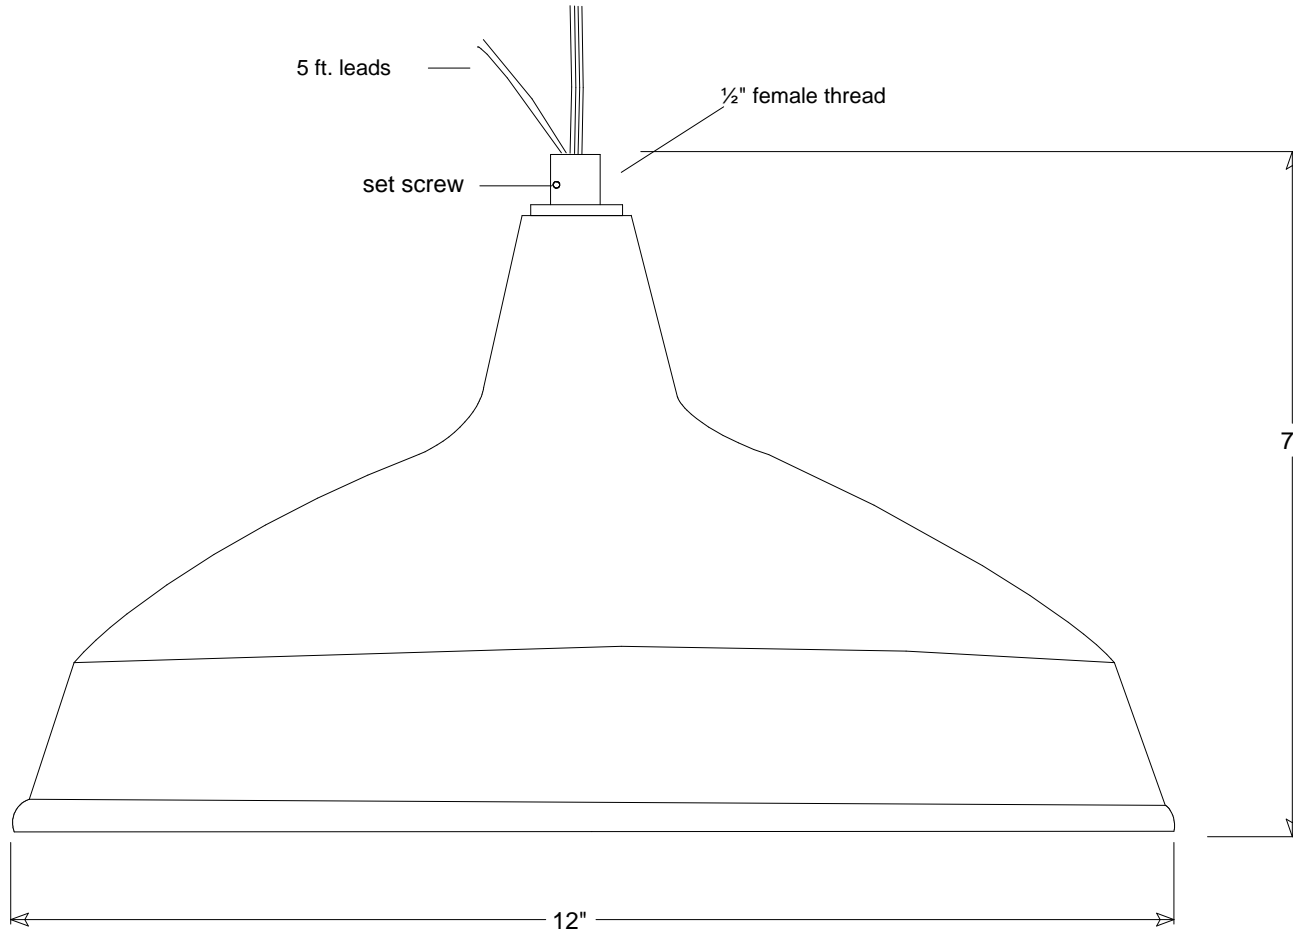

Lamp: Incandescent | LED

1/100A | LED12 | LED22

Construction: Aluminum

Unless Otherwise Specified:  
Dimensions in Inches

	<b>Name</b>	<b>Date</b>	<b>Shade #23/12A</b>		
<b>Drawn</b>	lv	08/03/18			
<b>Checked</b>			12" Dia Shade   Factory Shade   Barn Light		
<b>ENG Appr.</b>					
<b>MFR Appr.</b>			<b>Size</b>	<b>Drawing No.</b>	<b>Rev</b>
<b>QA</b>			<b>A</b>	<b>0001</b>	<b>A</b>
<b>Comments</b>			<b>Scale</b>	<b>CAD File</b>	<b>Sheet</b>
					<b>1 of 1</b>