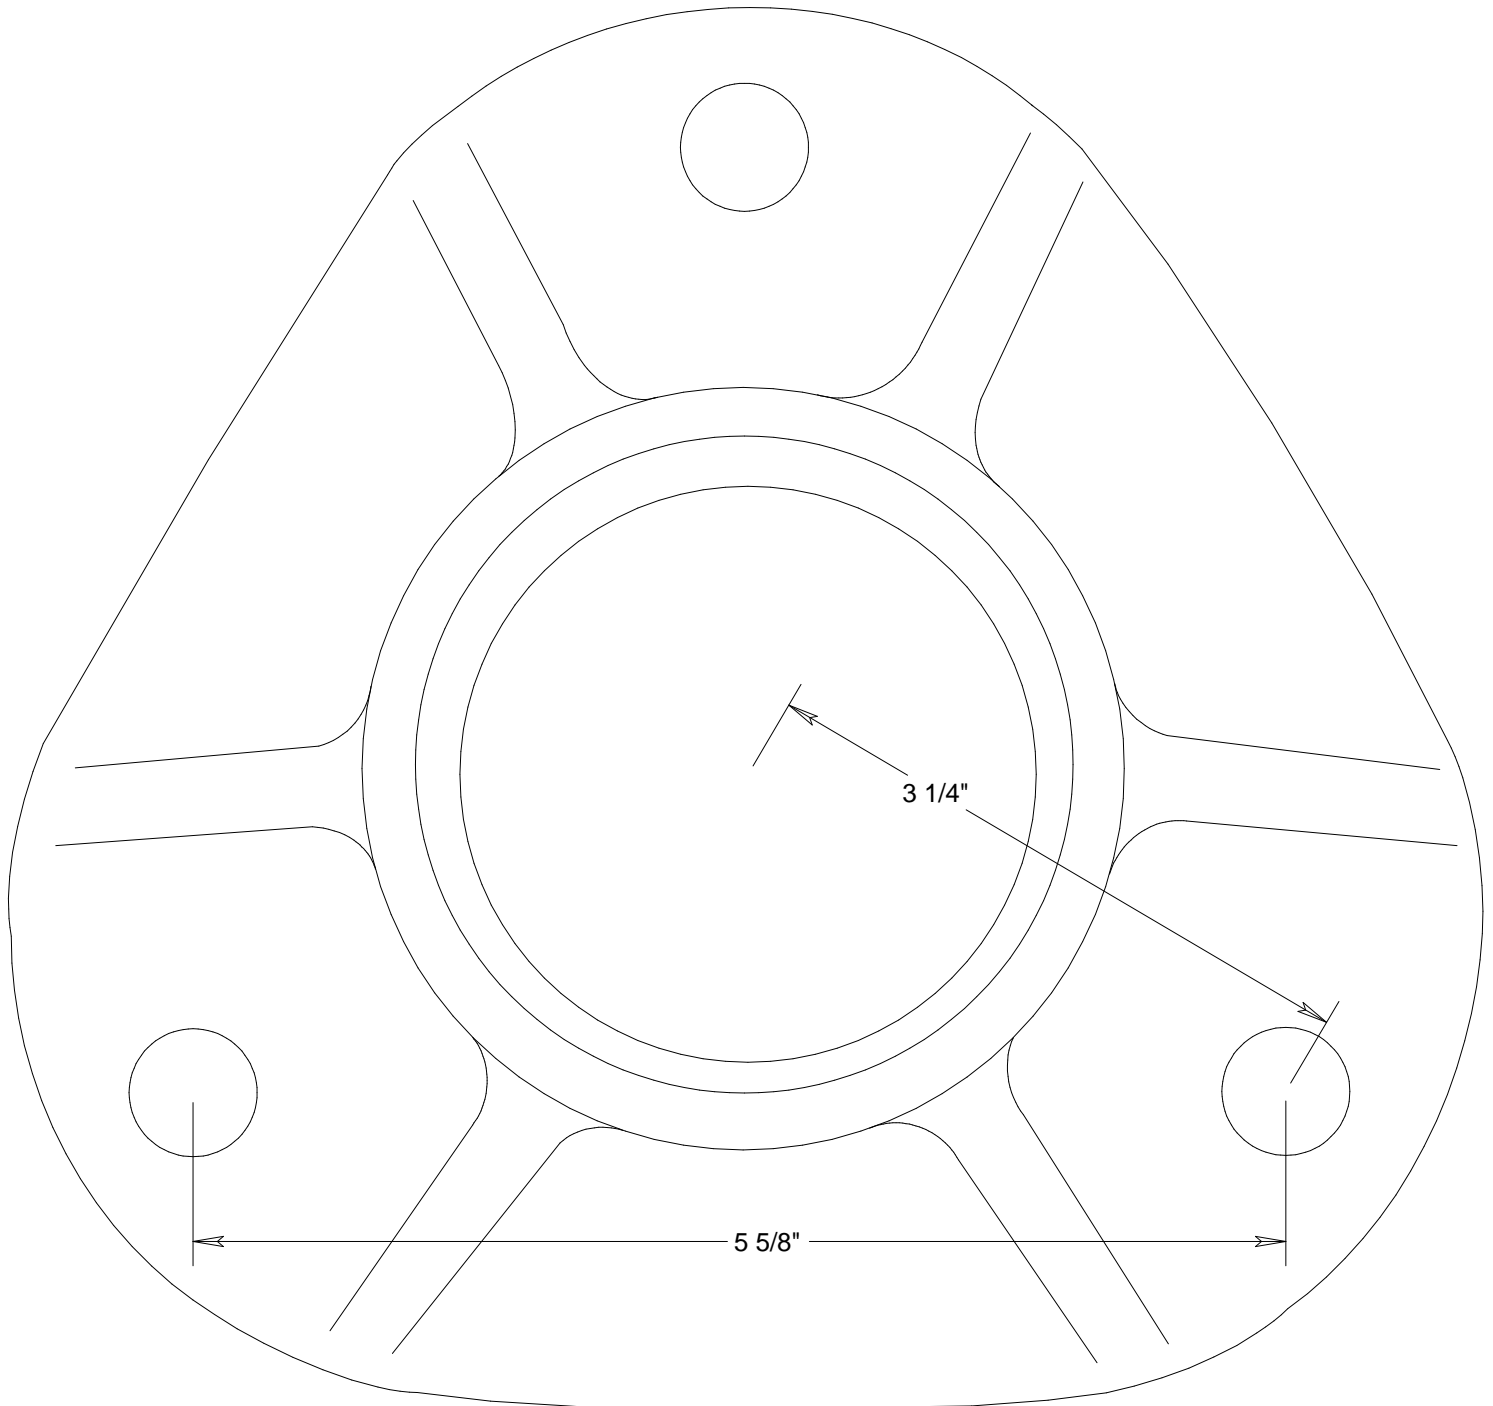

## Template Cast Aluminum Shoe Base 6 1/2" Bolt Circle 6100SB Series

Before printing this template please change page scaling to NONE in the printing preferences