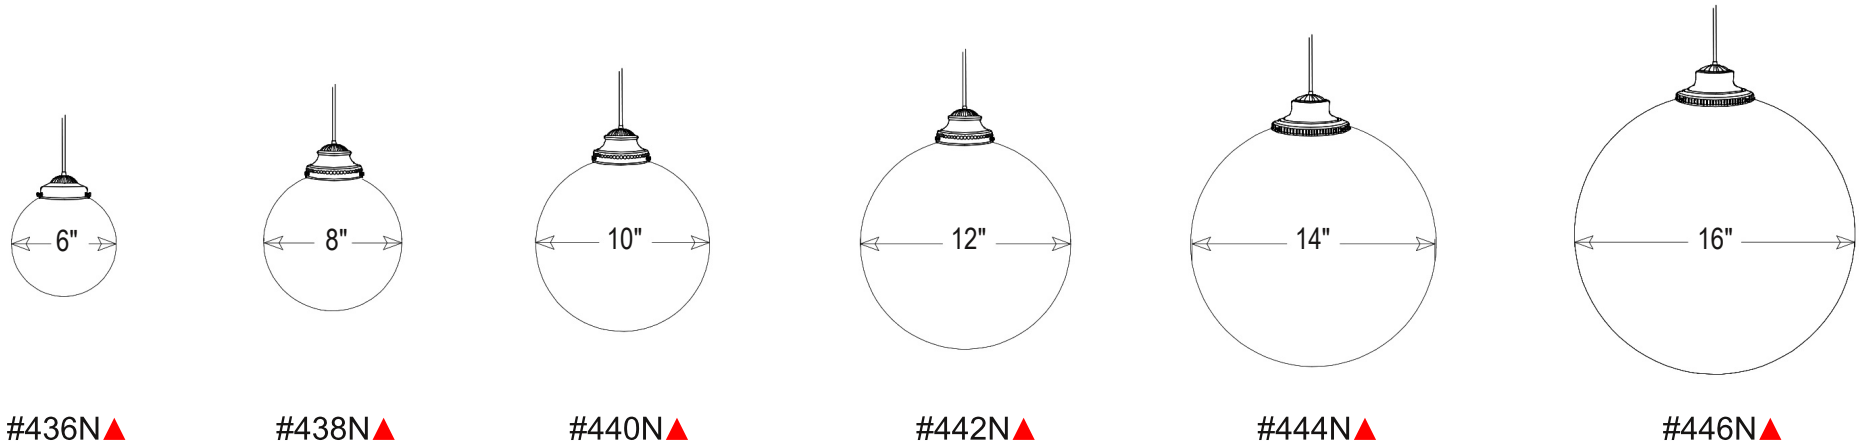

Primelite Manufacturing Corp

407 S Main St, Freeport, NY 11520

Phone: 516-868-4411 | Fax: 516-868-4609
 sales@primelite-mfg.com | www.primelite-mfg.com

PART # Glass Globe Series (Necked)	LAMP Incandescent Led	VOLTAGE 120V	COLOR Powder Coated Colors
JOB NAME			TYPE Globe Pendant Glass Necked

Lamp: Incandescent LED 	Name	Date	<h2>Glass Globe Pendant Series</h2> <p>6" - 16" Dia Necked Glass Globes (#436 - #446) Smoke #/1N White #/3N Clear #/4N</p>	
	Drawn	Iv		10/09/18
	Checked			
	ENG Appr.			
	MFR Appr.			
Construction: Aluminum, Glass	QA			
Unless Otherwise Specified: Dimensions in Inches		Smoke #/1N White #/3N Clear #/4N	Size A Drawing No. 0001 Rev A Scale CAD File Sheet 1 of 1	

▲ Symbol indicates link to technical drawing

Revisions				
Zone	Rev	Description	Date	Approved