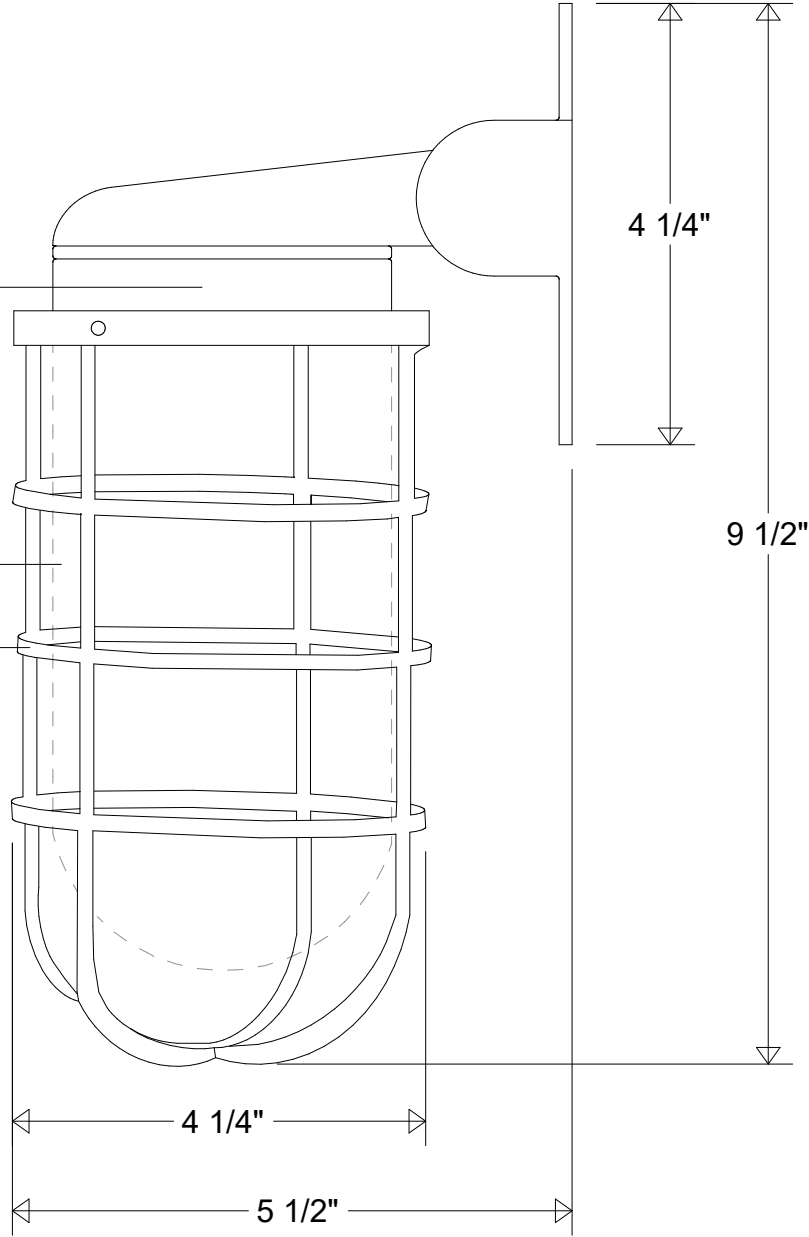

Primelite Manufacturing Corp

407 S Main St, Freeport, NY 11520

Phone: 516-868-4411 | Fax: 516-868-4609
 sales@primelite-mfg.com | www.primelite-mfg.com

PART # #8080 WG	LAMP Built-In LED	VOLTAGE 120 V	COLOR Powder Coated Paint
JOB NAME			TYPE Wall Sconce

LED 12 Array
& Heat Sink

Glass Jelly Jar

Wire Guard

Lamp: LED 12 Array
800 Lumens | 60 W Inc Equivalent

Construction: Aluminum | Glass

Unless Otherwise Specified:
Dimensions in Inches

Name	Date	Wall Sconce #8080 WG LED 12			
Drawn	CB	03/2021	4 1/4" Dia 9 1/2" H 5 1/2" Ext		
Checked					
ENG Appr.					
MFR Appr.					
QA			Size	Drawing No.	Rev
Weight			A	0001	A
		Scale	CAD File	Sheet	1 of 1