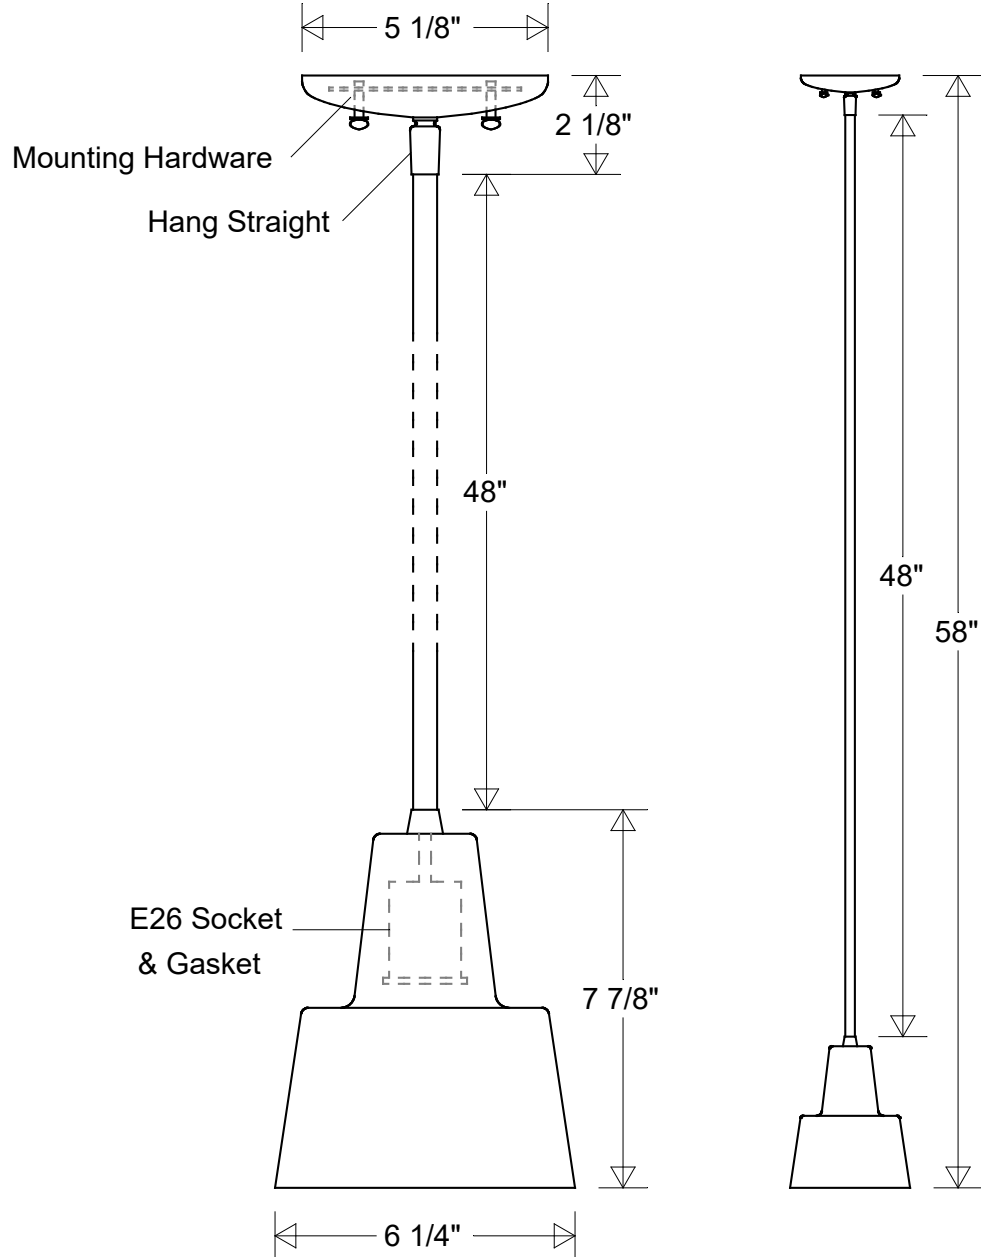

Primelite Manufacturing Corp

407 S Main St, Freeport, NY 11520

Phone: 516-868-4411 | Fax: 516-868-4609
 sales@primelite-mfg.com | www.primelite-mfg.com

PART # #77 ES	LAMP E26 Socket	VOLTAGE 120 V	COLOR Powder Coated Paint
JOB NAME			TYPE Pendant

Lamp: E26 Socket Max Wattage: 150 W 	Initials	Date	Pendant #77 ES Special			Revisions				
	Drawn	CB				09/2022				
	Checked			6 1/4" Dia 58" H 48" 1/4 IPS Stem			Zone	Rev	Description	Date
Construction: Aluminum	ENG Appr.		Size	Drawing No.	Rev					
	MFR Appr.		A	0001	A					
Unless Otherwise Specified: Dimensions in Inches	Weight:		Scale	CAD File	Sheet					1 of 1