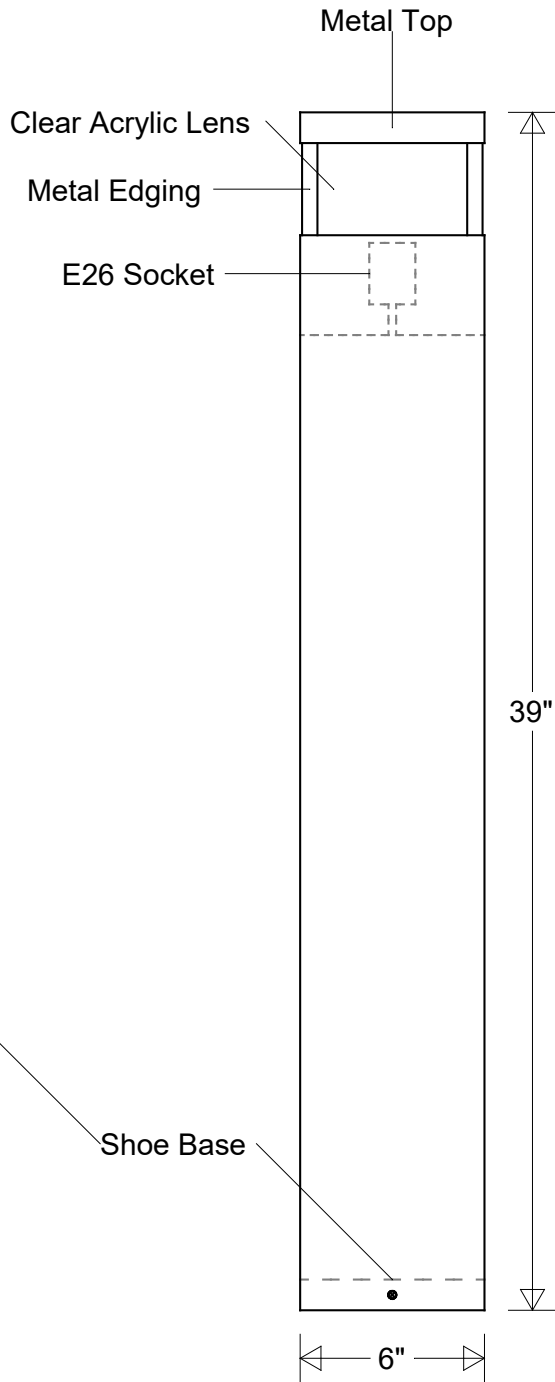

Primelite Manufacturing Corp

407 S Main St, Freeport, NY 11520

Phone: 516-868-4411 | Fax: 516-868-4609
 sales@primelite-mfg.com | www.primelite-mfg.com

PART # #5603/4 Special	LAMP E26 Socket	VOLTAGE 120 V	COLOR Powder Coated Paint
JOB NAME			TYPE Bollard

Lamp: E26 Socket
 Max Wattage: 100 W

	Initials	Date
Drawn	CB	12/2022
Checked		
ENG Appr.		
MFR Appr.		
QA		

Bollard #5603/4 Special

6" W | 39" H | Shoe Base
 Clear Acrylic Lens

Size	Drawing No.	Rev
A	0001	A

Construction:
 Aluminum | Acrylic

Unless Otherwise Specified:
 Dimensions in Inches

Weight:

Scale **CAD File** **Sheet**
1 of 1

Revisions				
Zone	Rev	Description	Date	Appr