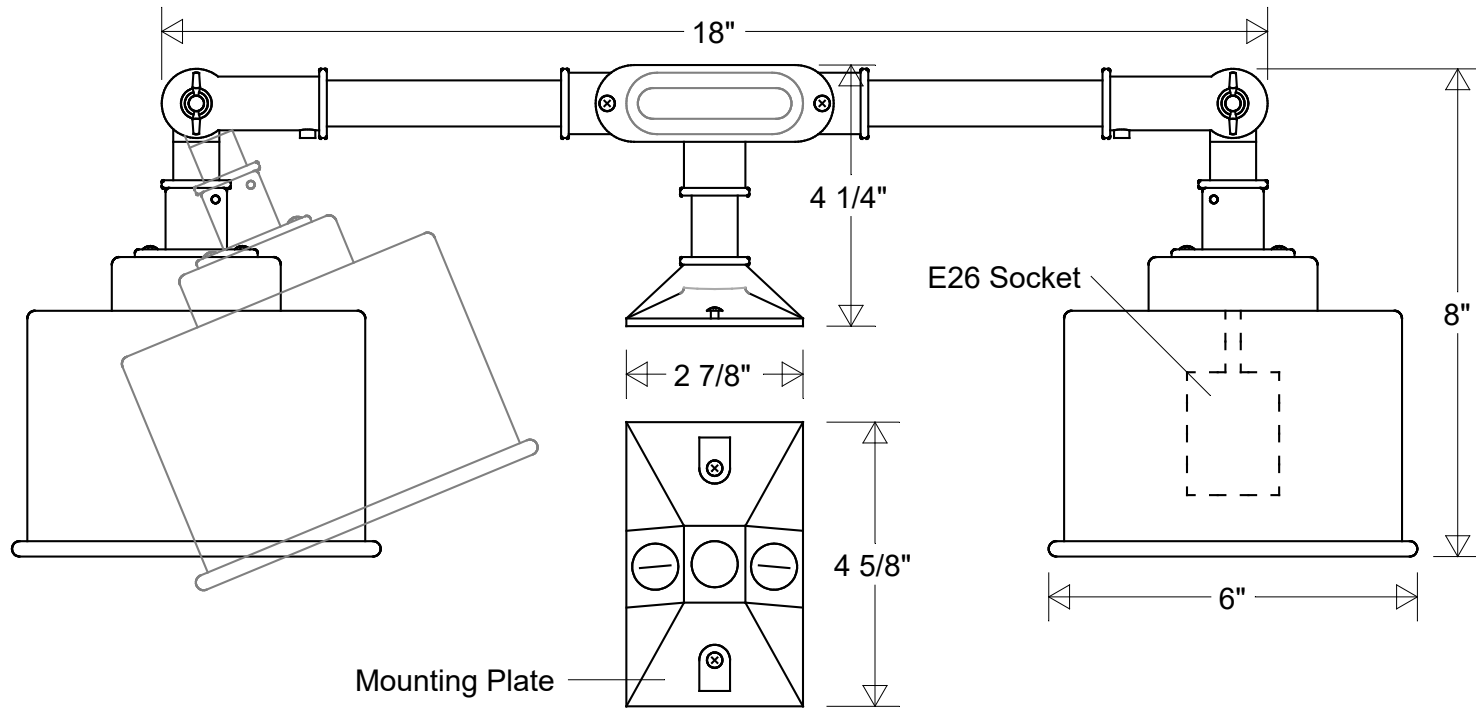

Lamp: E26 Socket x 2  
 Max Wattage Each: 100 W  
 Recommended Bulb: G25

	Initials	Date
Drawn	CB	01/2022
Checked		
ENG Appr.		
MFR Appr.		
QA		

<b>Gooseneck #56/2-12-ESW Special</b>		
8" H   18" Ext   6" Dia Shade   Adjustable Swivel		
Mounting Plate: 2 7/8" W   4 5/8" L		
Size	Drawing No.	Rev
<b>A</b>	<b>0001</b>	<b>A</b>

Revisions				
Zone	Rev	Description	Date	Appr

Unless Otherwise Specified: Dimensions in Inches	Weight:	Scale	CAD File	Sheet
				<b>1 of 1</b>