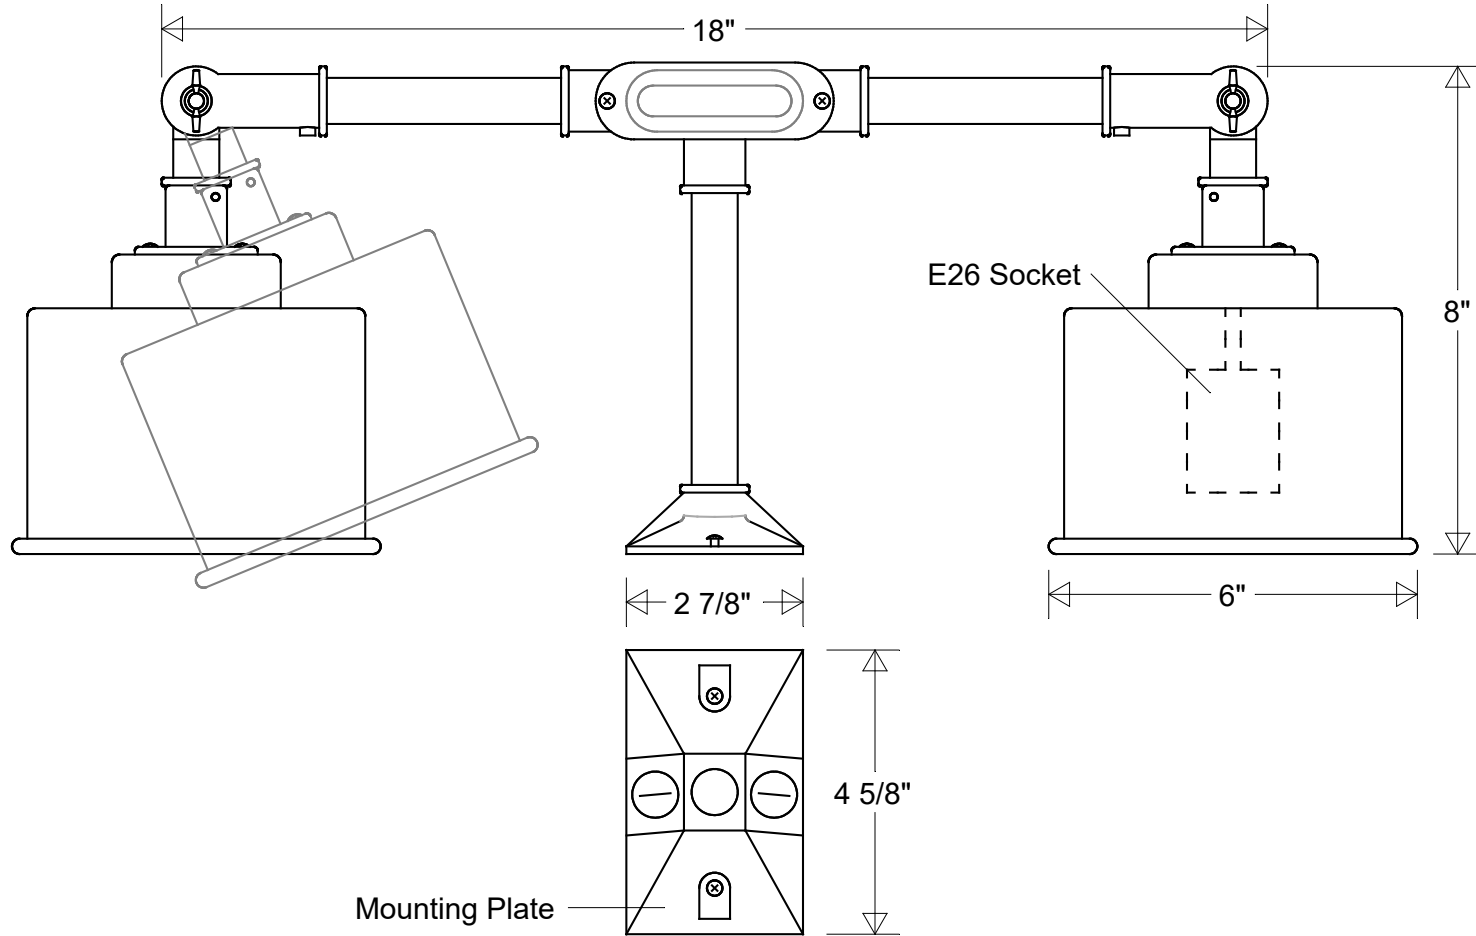

Lamp: E26 Socket x 2
 Max Wattage Each: 100 W
 Recommended Bulb: G25

	Initials	Date
Drawn	CB	01/2022
Checked		
ENG Appr.		
MFR Appr.		
QA		

Gooseneck #56/2-12-ESW Special

8" H | 18" Ext | 6" Dia Shade | Adjustable Swivel

Mounting Plate: 2 7/8" W | 4 5/8" L

Size	Drawing No.	Rev
A	0001	A

Revisions				
Zone	Rev	Description	Date	Appr

Unless Otherwise Specified: Dimensions in Inches	Weight:	Scale	CAD File	Sheet 1 of 1
---	---------	-------	----------	------------------------