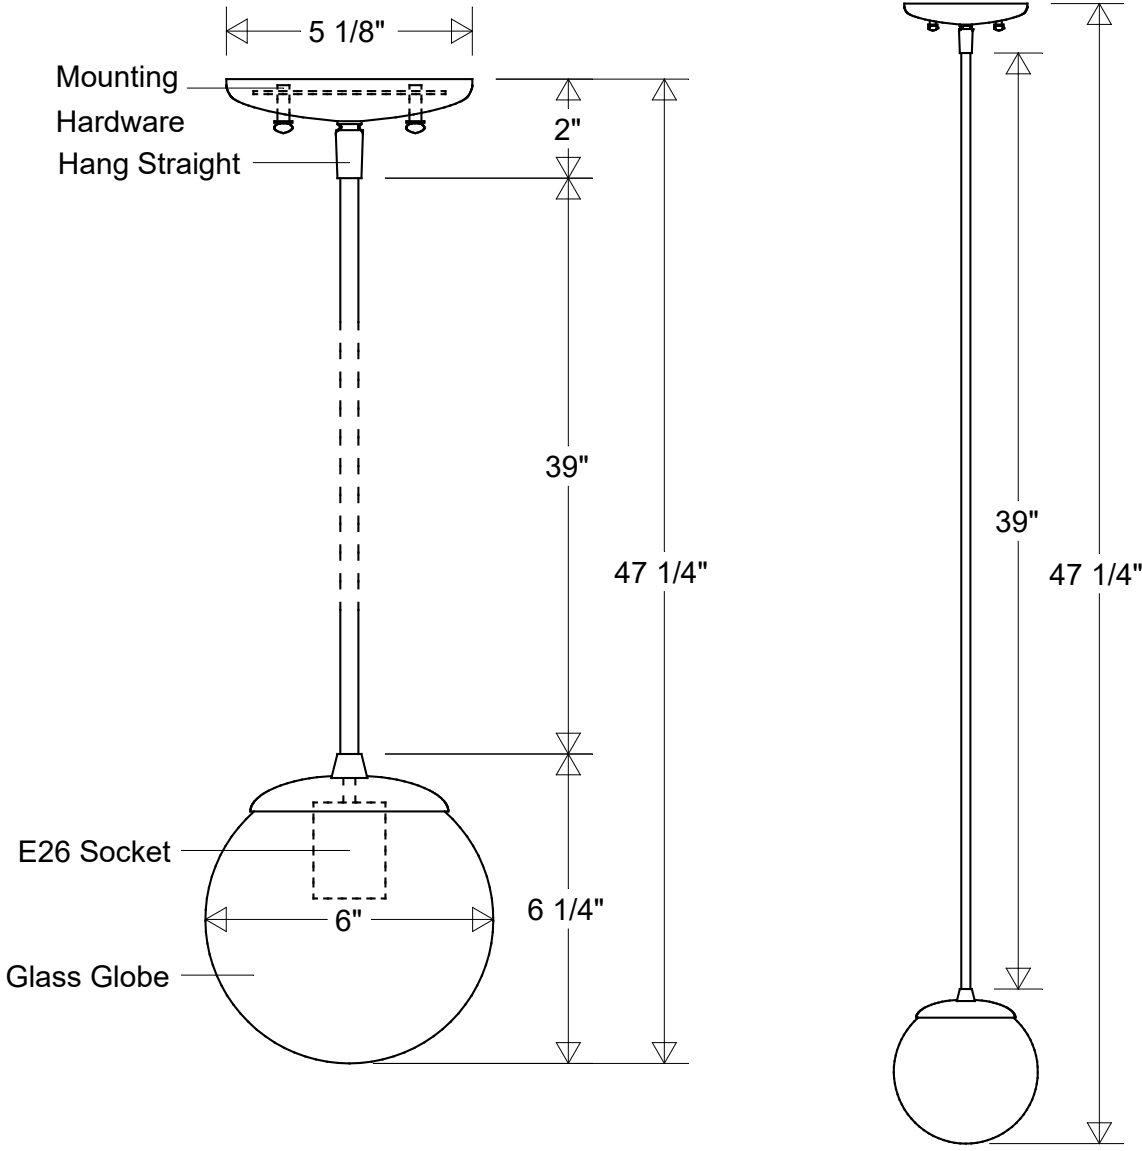

Lamp: E26 Socket
 Max Wattage: 60 W

Name	Date
Drawn CB	09/2021
Checked	
ENG Appr.	
MFR Appr.	
QA	
Weight	

Pendant #436 S		
6" Dia 47 1/4" H 39" x 1/8" IPS Stem		
Glass Globe: Smoke (-1) White (-3) Clear (-4)		
Size A	Drawing No. 0001	Rev A
Scale	CAD File	Sheet 1 of 1