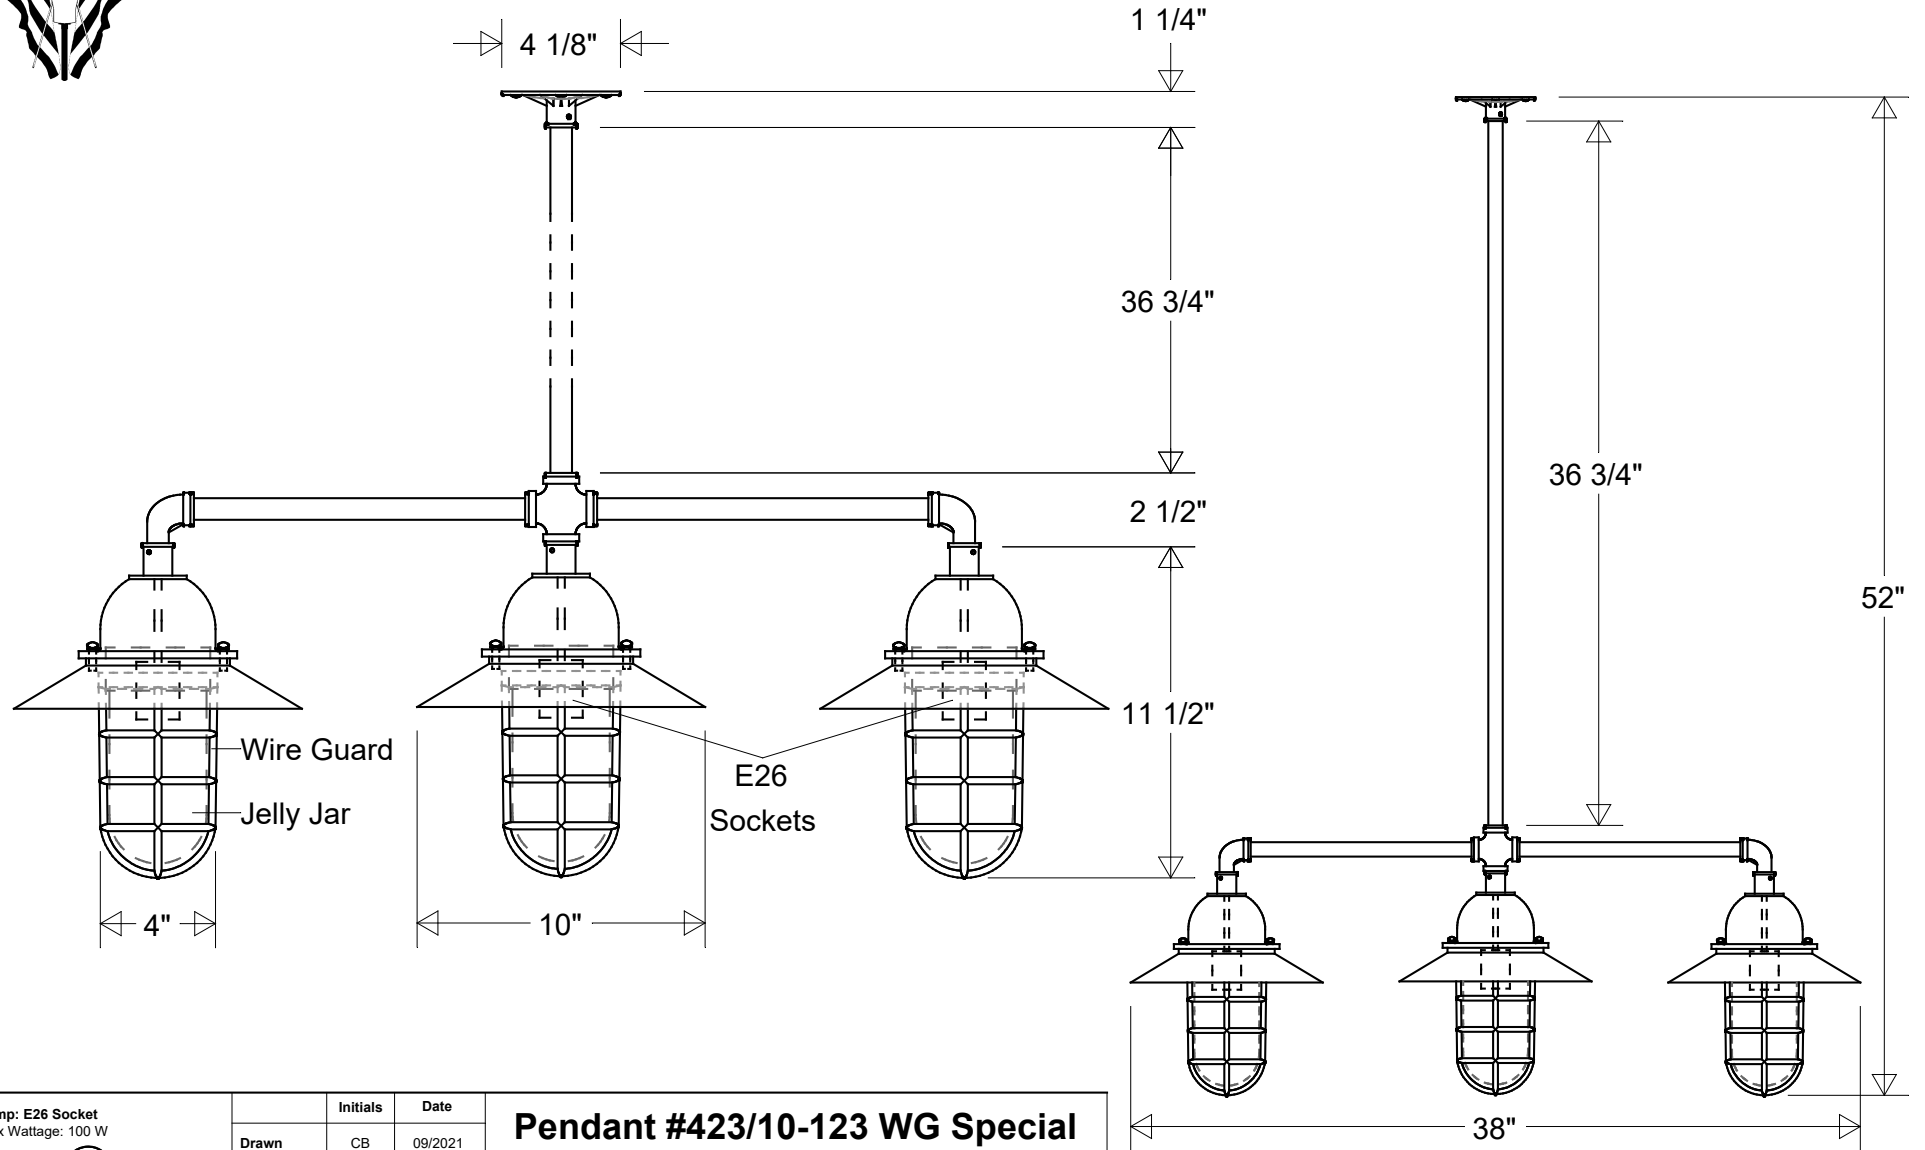

Primelite Manufacturing Corp

407 S Main St, Freeport, NY 11520

Phone: 516-868-4411 | Fax: 516-868-4609
 sales@primelite-mfg.com | www.primelite-mfg.com

PART # #423/10-123 WG	LAMP E26 Socket	VOLTAGE 120 V	COLOR Powder Coated Paint
JOB NAME			TYPE Pendant

Lamp: E26 Socket
 Max Wattage: 100 W

	Initials	Date
Drawn	CB	09/2021
Checked		
ENG Appr.		
MFR Appr.		
QA		

Pendant #423/10-123 WG Special

10" Dia | 38" W | 52" H | 36 3/4" x 1 1/2" IPS Stem
 Glass Jelly Jar: Clear (-4) | Prismatic (-4P) | Frosted (-5)

Size	Drawing No.	Rev
A	0001	A

Scale	CAD File	Sheet
		1 of 1

Revisions				
Zone	Rev	Description	Date	Appr