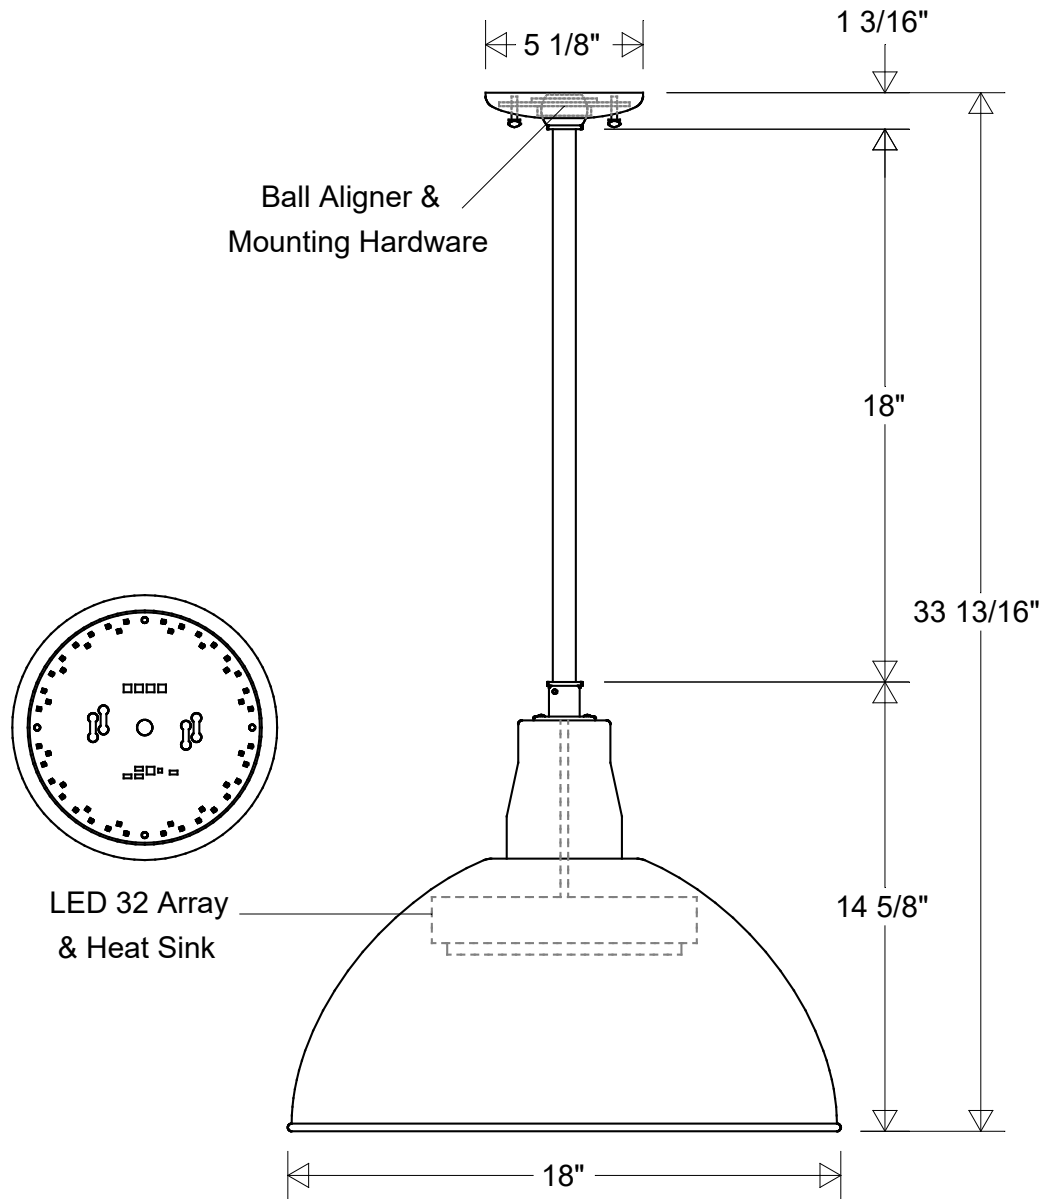

Primelite Manufacturing Corp

407 S Main St, Freeport, NY 11520

Phone: 516-868-4411 | Fax: 516-868-4609
 sales@primelite-mfg.com | www.primelite-mfg.com

PART # #41/18-18	LAMP LED 32	VOLTAGE 120 V	COLOR Powder Coated Paint
JOB NAME			TYPE Pendant

Lamp: LED 32 Array
 200 W Inc Equivalent
 3K = 2700 Lumens
 4K = 2750 Lumens

	Initials	Date
Drawn	CB	12/2022
Checked		
ENG Appr.		
MFR Appr.		
QA		

Pendant #41/18-18 LED 32 Special

18" Dia | 33 13/16" H
 18" by 1/2" IPS Stem | Ball Aligner

Revisions

Zone	Rev	Description	Date	Appr

Construction:
Aluminum

Size	Drawing No.	Rev
A	0001	A

Unless Otherwise Specified:
Dimensions in Inches

Weight:	Scale	CAD File	Sheet
			1 of 1