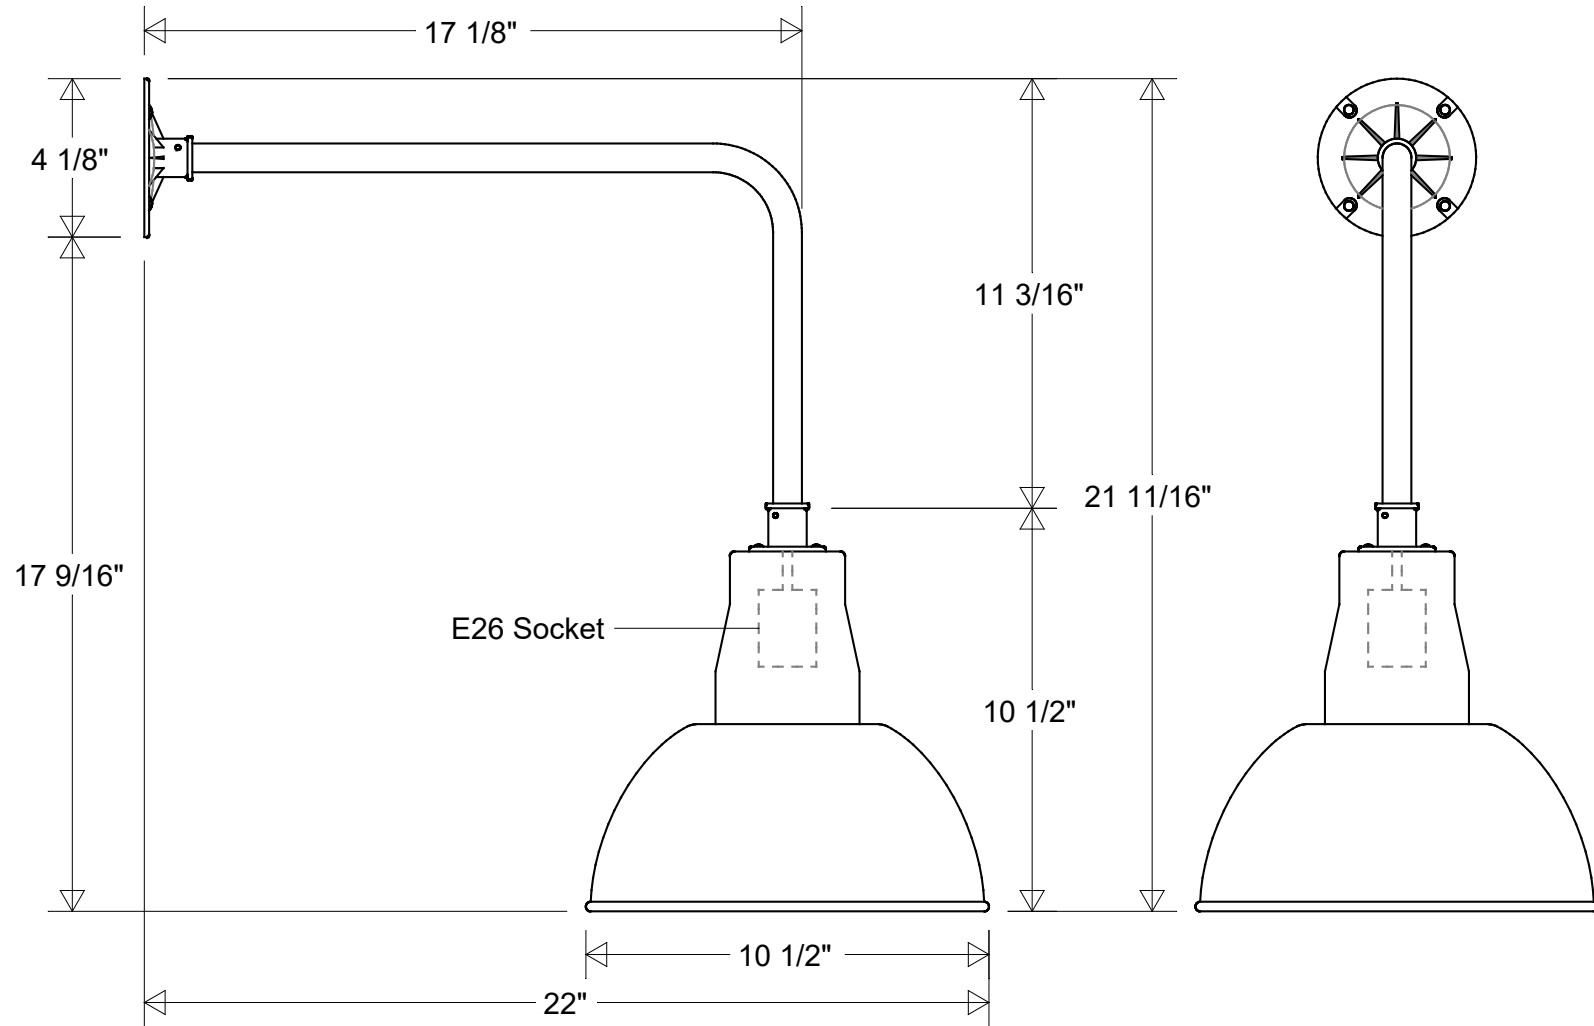

Primelite Manufacturing Corp

407 S Main St, Freeport, NY 11520

Phone: 516-868-4411 | Fax: 516-868-4609
 sales@primelite-mfg.com | www.primelite-mfg.com

PART # #41/10-870 22" OAE	LAMP E26 Socket	VOLTAGE 120 V	COLOR Powder Coated Paint
JOB NAME			TYPE Gooseneck

Lamp: E26 Socket Max Wattage: 60 W 	Initials	Date	Gooseneck #41/10-870 22" OAE		
	Drawn	CB			10/2022
	Checked			10 1/2" Dia 22" Ext 21 11/16" H	
Construction: Aluminum	ENG Appr.			11 3/16" Drop 17 9/16" Below Box	
Unless Otherwise Specified: Dimensions in Inches	MFR Appr.		Size	Drawing No.	Rev
	QA		A	0001	A
Weight:		Scale	CAD File	Sheet	1 of 1