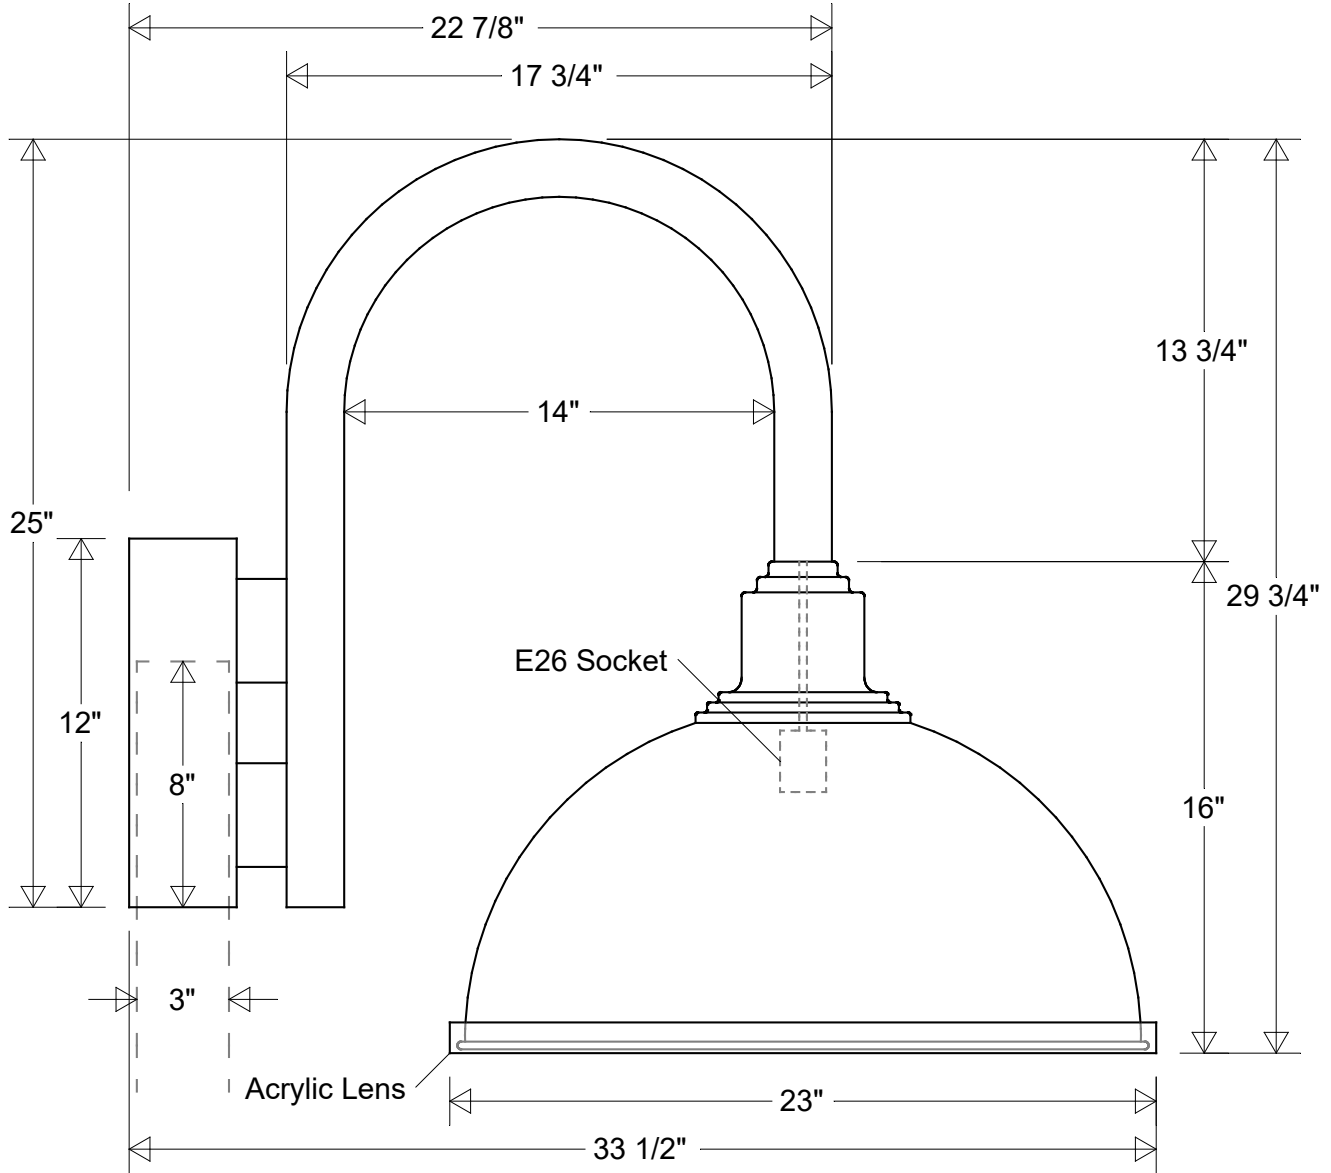

Primelite Manufacturing Corp

407 S Main St, Freeport, NY 11520

Phone: 516-868-4411 | Fax: 516-868-4609
 sales@primelite-mfg.com | www.primelite-mfg.com

PART # #40/23-1963	LAMP E26 Socket	VOLTAGE 120 V	COLOR Powder Coated Paint
JOB NAME			TYPE Post Light

Lamp: E26 Socket Max Wattage: 300 W 	Initials	Date	<h2>Post Light #40/23-1963</h2>			Revisions					
	Drawn CB Checked ENG Appr.	06/2022				23" Dia 33 1/2" Ext 29 3/4" H Fits 3" OD Round Posts					Zone
Construction: Aluminum Acrylic	MFR Appr. QA	Size A	Drawing No. 0001	Rev A							
Unless Otherwise Specified: Dimensions in Inches	Weight:	Scale	CAD File	Sheet 1 of 1							