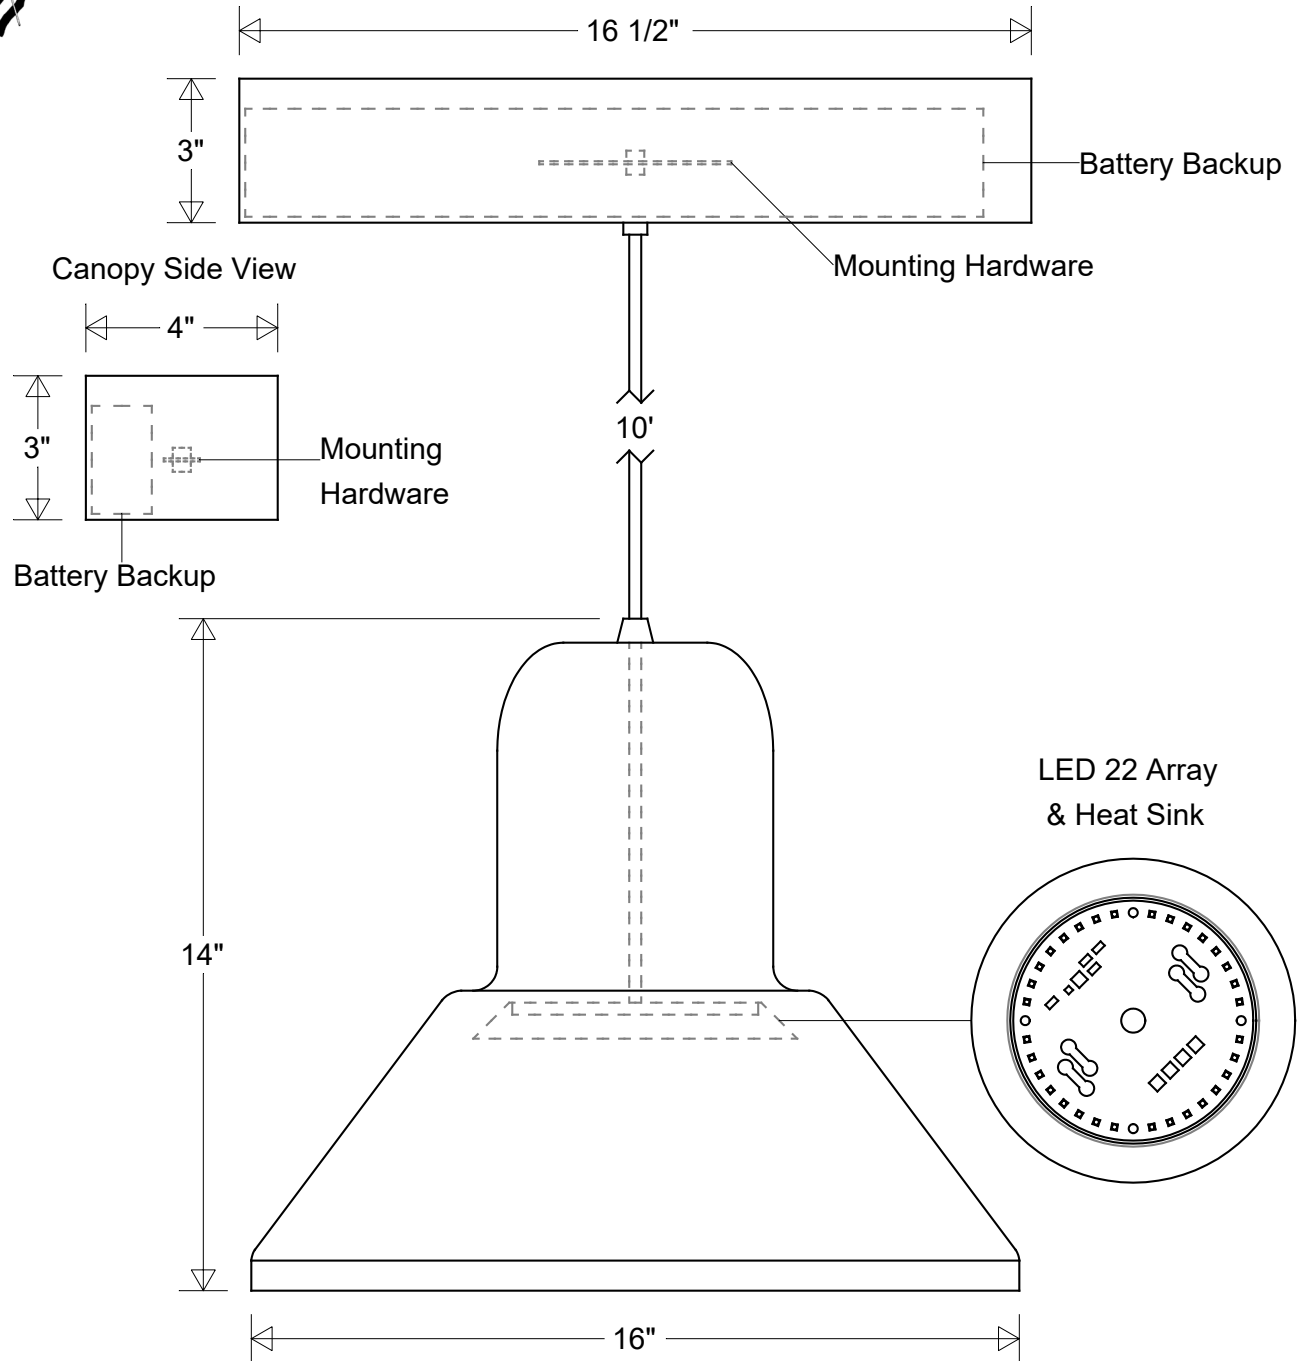

Lamp: LED 22 Array
 100 W Inc Equivalent
 3K = 1950 Lumens
 4K = 2130 Lumens

	Initials	Date
Drawn	CB	10/2023
Checked		
ENG Appr.		
MFR Appr.		
QA		

#37/16 LED 22 Battery Backup

16" Dia | 14" H | 90 Minute Battery Backup
 10' Vinyl Cord: Black | White

Size	Drawing No.	Rev
A	0001	A

Revisions				
Zone	Rev	Description	Date	Appr

Construction:
Aluminum

Unless Otherwise Specified:
Dimensions in Inches

Weight:

Scale

CAD File

Sheet