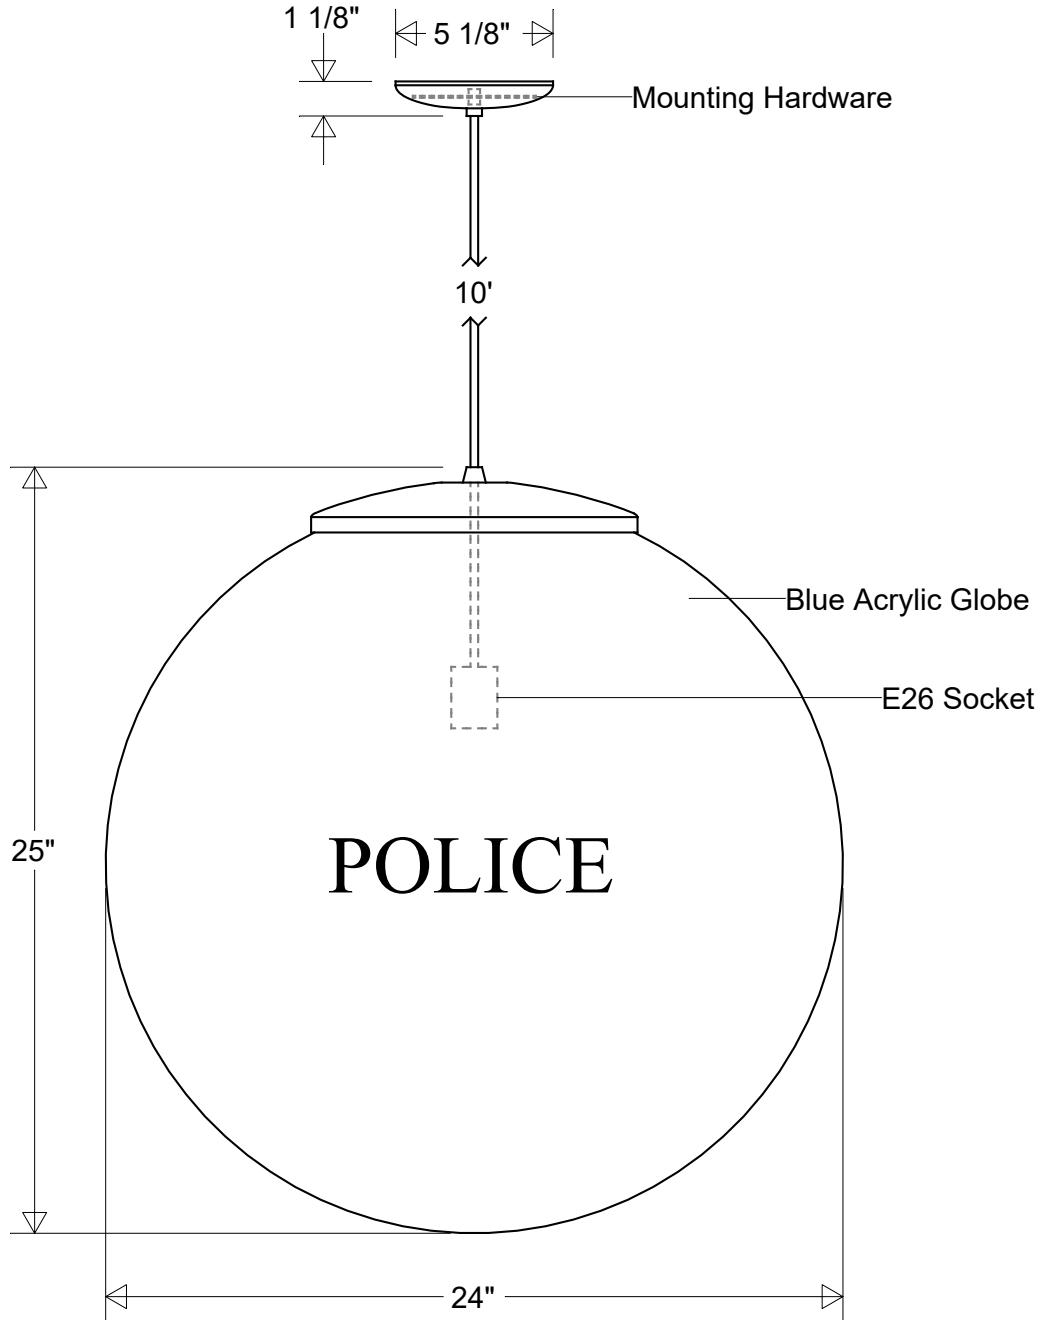

Primelite Manufacturing Corp

407 S Main St, Freeport, NY 11520

Phone: 516-868-4411 | Fax: 516-868-4609
 sales@primelite-mfg.com | www.primelite-mfg.com

PART # #294/15	LAMP E26 Socket	VOLTAGE 120 V	COLOR Powder Coated Paint
JOB NAME			TYPE Pendant

Lamp: E26 Socket Max Wattage: 200 W 	Initials	Date	#294/15 Police						
	Drawn	CB						09/2023	
	Checked			24" Dia 25" H 10' Vinyl Cord: Black or White		Revisions			
ENG Appr.			Blue Acrylic Globe Black Lettering "POLICE" x2		Zone	Rev	Description	Date	Appr
Construction: Aluminum Acrylic Globe	MFR Appr.		Size	Drawing No.	Rev				
	QA		A	0001	A				
Unless Otherwise Specified: Dimensions in Inches	Weight:		Scale	CAD File	Sheet	1 of 1			