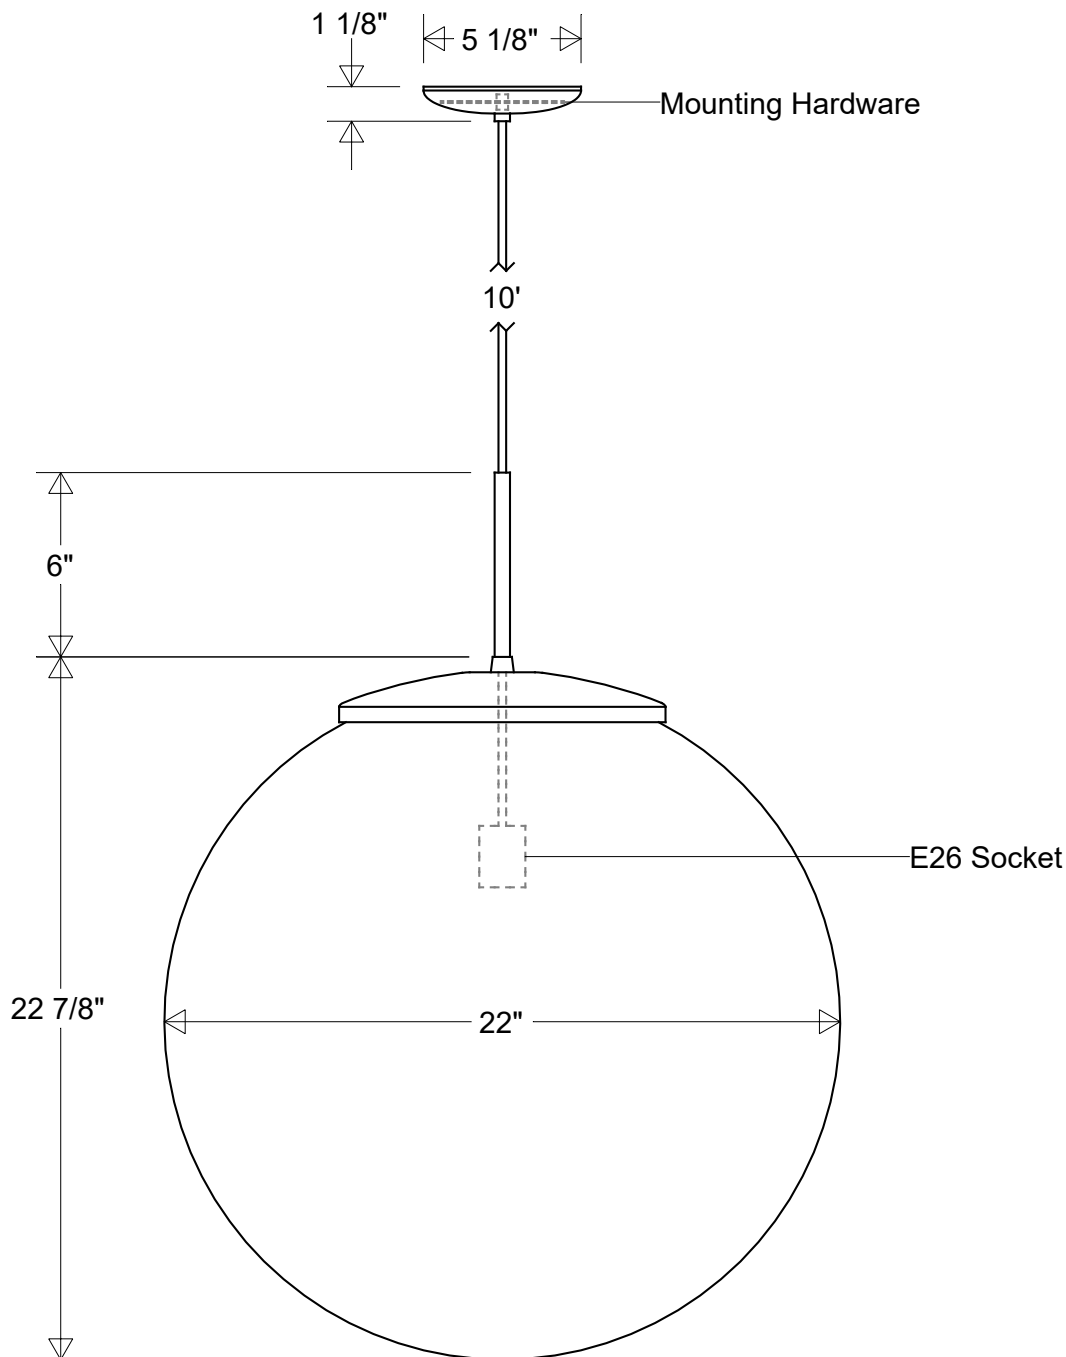

Primelite Manufacturing Corp

407 S Main St, Freeport, NY 11520

Phone: 516-868-4411 | Fax: 516-868-4609
 sales@primelite-mfg.com | www.primelite-mfg.com

PART # #292 Special	LAMP E26 Socket	VOLTAGE 120 V	COLOR Powder Coated Paint
JOB NAME			TYPE Pendant

Lamp: E26 Socket Max Wattage: 200 W 	Initials	Date	#292 Special 6" x 1/4" Stem 22" Dia 28 7/8" H 6" x 1/4" IPS Stem Globe: Smoke, White, Clear 10' Cord: Black, White			Revisions				
	Drawn	CB				09/2023	Zone	Rev	Description	Date
Construction: Aluminum Acrylic Globe	ENG Appr.			Size	Drawing No.	Rev				
	MFR Appr.			A	0001	A				
Unless Otherwise Specified: Dimensions in Inches	Weight:			Scale	CAD File	Sheet	1 of 1			