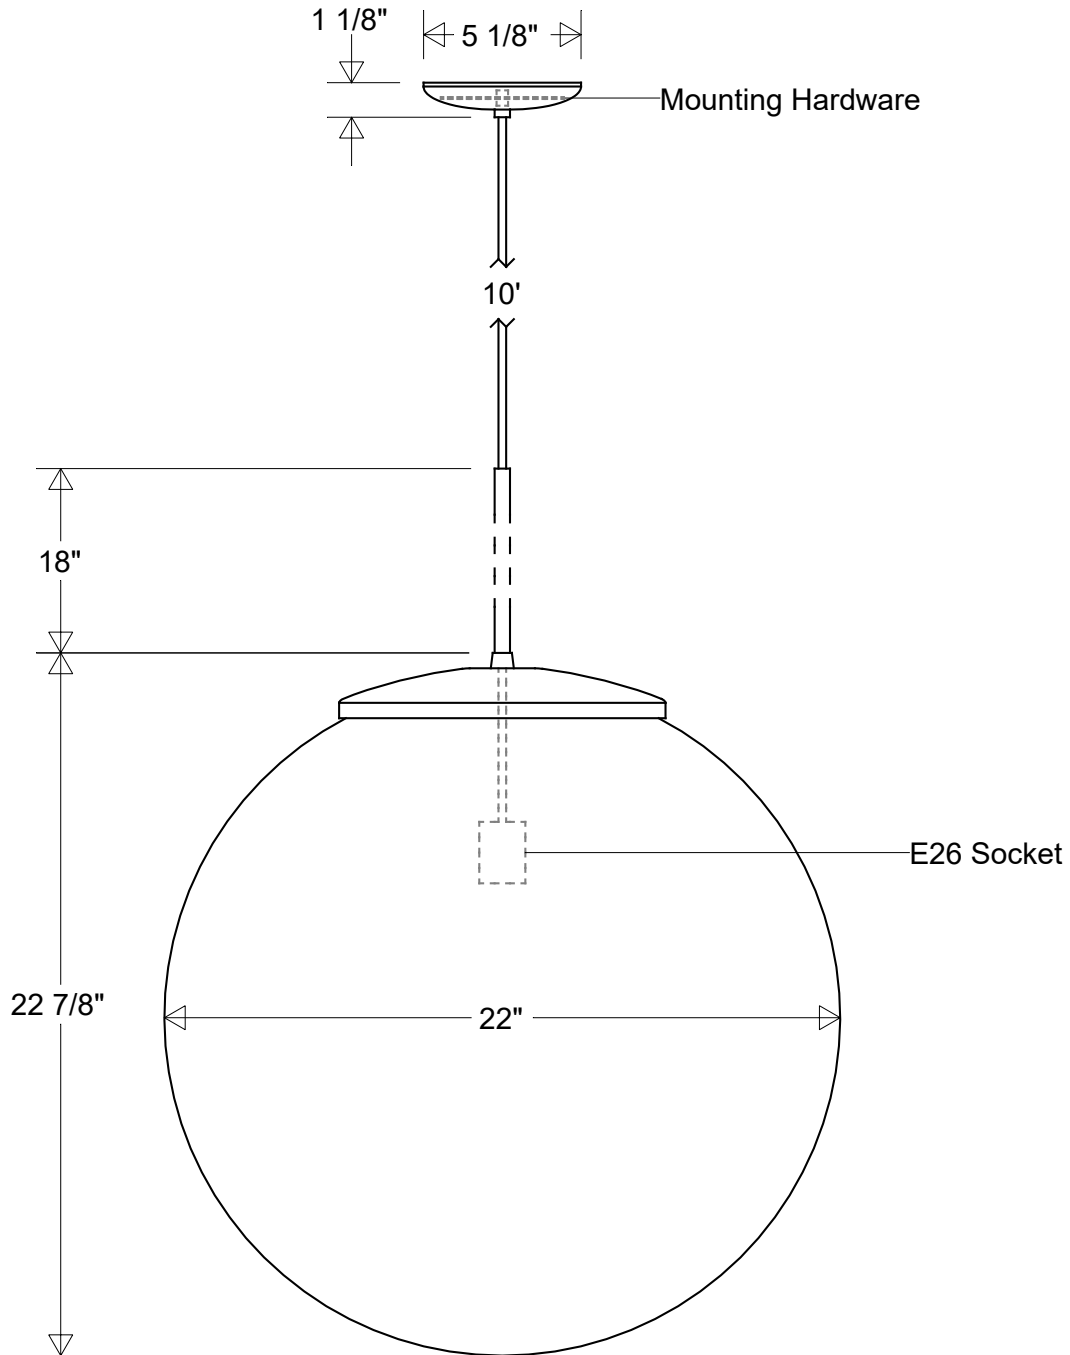

Primelite Manufacturing Corp

407 S Main St, Freeport, NY 11520

Phone: 516-868-4411 | Fax: 516-868-4609
 sales@primelite-mfg.com | www.primelite-mfg.com

PART # #292 Special	LAMP E26 Socket	VOLTAGE 120 V	COLOR Powder Coated Paint
JOB NAME			TYPE Pendant

Lamp: E26 Socket Max Wattage: 200 W 	Initials	Date	#292 Special 18" x 1/4" Stem 22" Dia 40 7/8" H 18" x 1/4" IPS Stem Globe: Smoke, White, Clear 10' Cord: Black, White			Revisions					
	Drawn	CB				09/2023	Zone	Rev	Description	Date	Appr
Construction: Aluminum Acrylic Globe	ENG Appr.			Size	Drawing No.	Rev					
	MFR Appr.			A	0001	A					
Unless Otherwise Specified: Dimensions in Inches	Weight:			Scale	CAD File	Sheet	1 of 1				