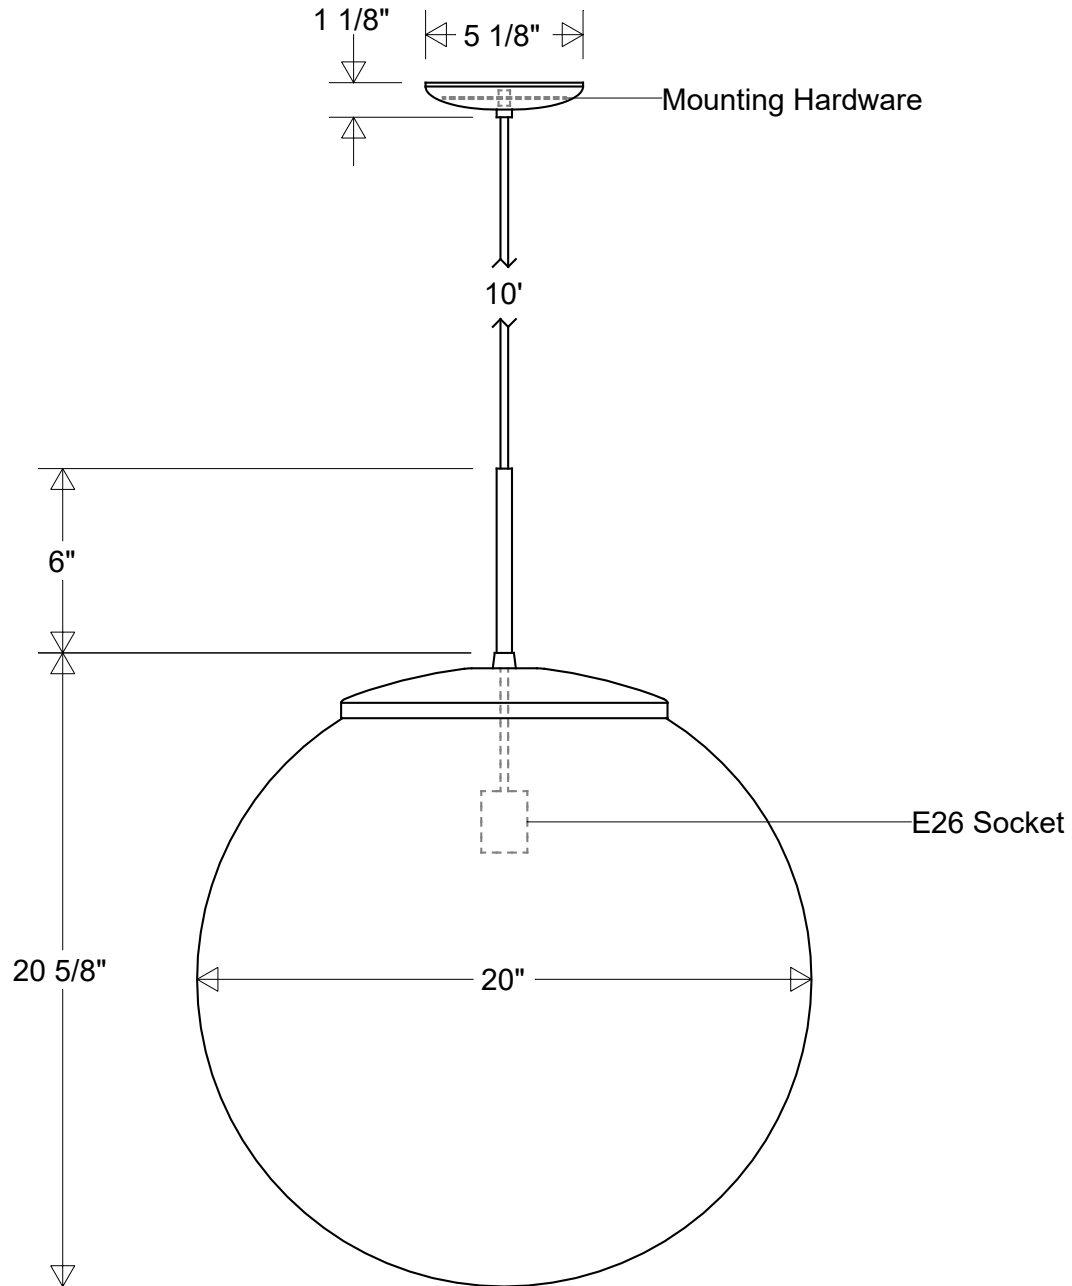

Primelite Manufacturing Corp

407 S Main St, Freeport, NY 11520

Phone: 516-868-4411 | Fax: 516-868-4609
 sales@primelite-mfg.com | www.primelite-mfg.com

PART # #290 Special	LAMP E26 Socket	VOLTAGE 120 V	COLOR Powder Coated Paint
JOB NAME			TYPE Pendant

Lamp: E26 Socket Max Wattage: 200 W 	Initials	Date	#290 Special 6" x 1/4" Stem 20" Dia 26 5/8" H 6" x 1/4" IPS Stem Globe: Smoke, White, Clear 10' Cord: Black, White			Revisions				
	Drawn	CB				09/2023	Zone	Rev	Description	Date
	Checked			Size	Drawing No.	Rev				
Construction: Aluminum Acrylic Globe	ENG Appr.			A	0001	A				
Unless Otherwise Specified: Dimensions in Inches	Weight:		Scale	CAD File	Sheet	1 of 1				