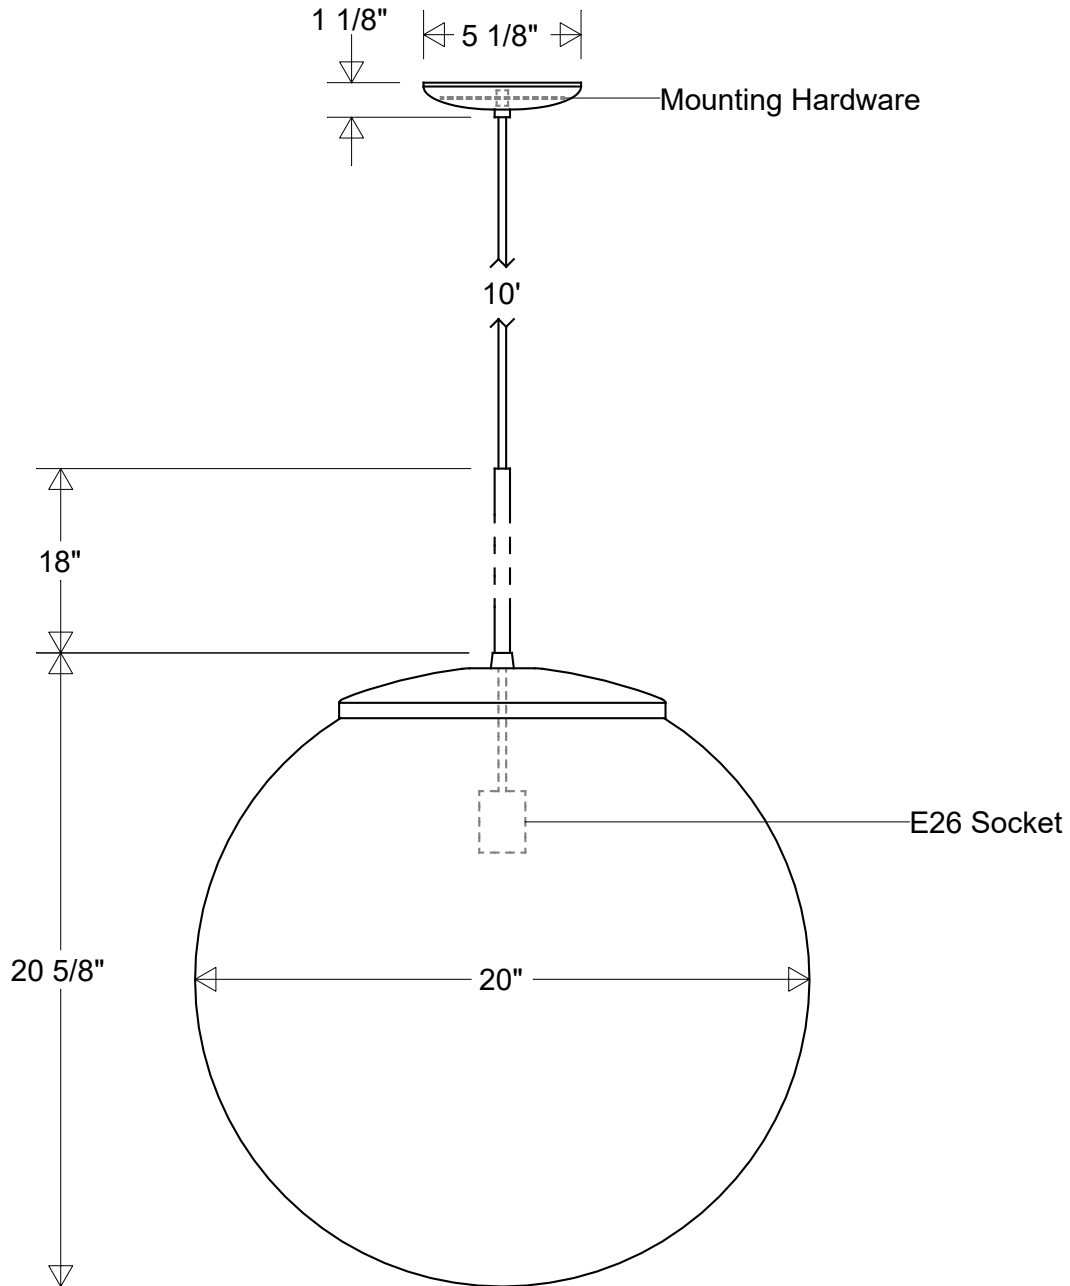

Primelite Manufacturing Corp

407 S Main St, Freeport, NY 11520

Phone: 516-868-4411 | Fax: 516-868-4609
 sales@primelite-mfg.com | www.primelite-mfg.com

PART # #290 Special	LAMP E26 Socket	VOLTAGE 120 V	COLOR Powder Coated Paint
JOB NAME			TYPE Pendant

Lamp: E26 Socket Max Wattage: 200 W 	Initials	Date	#290 Special 18" x 1/4" Stem 20" Dia 38 5/8" H 18" x 1/4" IPS Stem Globe: Smoke, White, Clear 10' Cord: Black, White			Revisions				
	Drawn	CB				09/2023	Zone	Rev	Description	Date
Construction: Aluminum Acrylic Globe	Checked			Size	Drawing No.	Rev				
	ENG Appr.			A	0001	A				
Unless Otherwise Specified: Dimensions in Inches	MFR Appr.			Scale	CAD File	Sheet				
	QA					1 of 1				