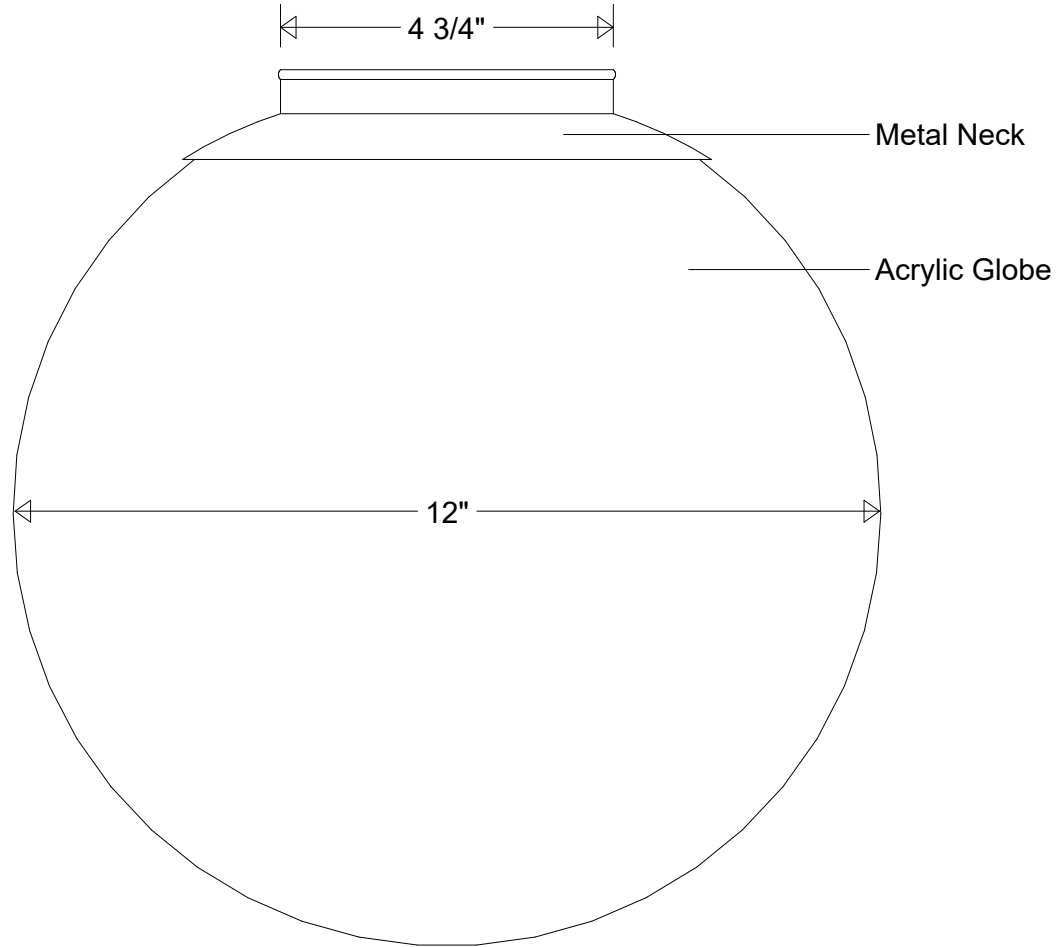

VOLTAGE

N/A

COLOR

Powder Coated Paint

JOB NAME

TYPE

Globe Only

Lamp: N/A
Max Wattage: 100W

Name

CB

Date

9/2020

Globe Only #282/GO 4 3/4" Metal Neck

12" Dia | 4 3/4" Metal Neck
Acrylic Globe: Smoke | White | Clear

Size

A

Drawing No.

0001

Rev

A

Construction: Aluminum | Acrylic

Unless Otherwise Specified:
Dimensions in Inches

Weight

Scale