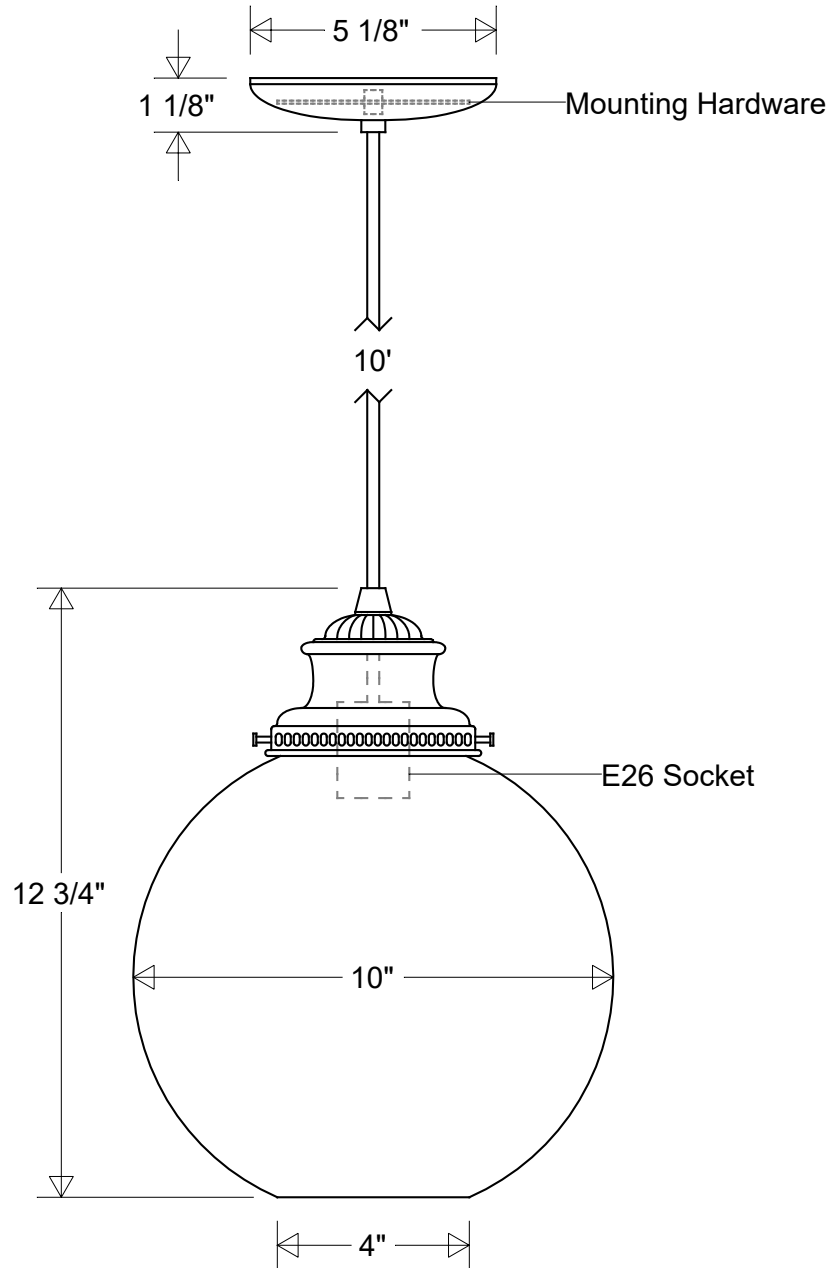

Primelite Manufacturing Corp

407 S Main St, Freeport, NY 11520

Phone: 516-868-4411 | Fax: 516-868-4609
 sales@primelite-mfg.com | www.primelite-mfg.com

PART # #280 N	LAMP E26 Socket	VOLTAGE 120 V	COLOR Powder Coated Paint
JOB NAME			TYPE Globe Pendant

Lamp: E26 Socket Max Wattage: 100 W 	Initials	Date	#280 N 4" Relamping Hole 10" Dia 12 3/4" H 10' Vinyl Cord: Black or White Globe: Smoke, White, Clear, Red, Green, Blue					
	Drawn	CB						11/2023
Construction: Aluminum Acrylic	Checked			Revisions				
	ENG Appr.			Zone	Rev	Description	Date	Appr
	MFR Appr.							
Unless Otherwise Specified: Dimensions in Inches	Weight:			Size	Drawing No.	Rev		
				A	0001	A		
				Scale	CAD File	Sheet		
						1 of 1		