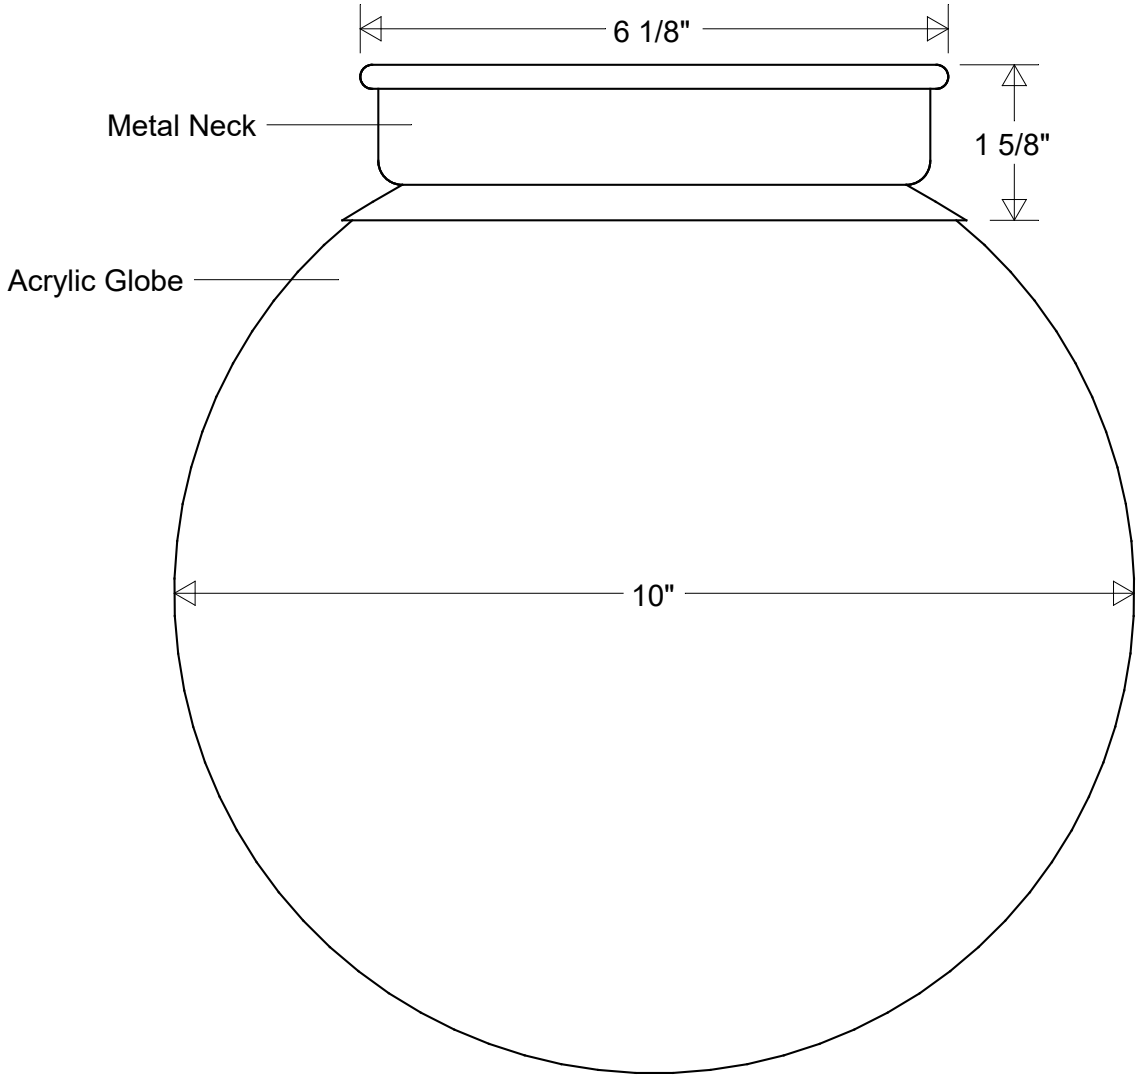

Primelite Manufacturing Corp

407 S Main St, Freeport, NY 11520

Phone: 516-868-4411 | Fax: 516-868-4609
 sales@primelite-mfg.com | www.primelite-mfg.com

PART # #280 GO 6 1/8" Metal Neck	LAMP N/A	COLOR Powder Coated Paint
JOB NAME		TYPE Globe Only

Lamp: N/A	Initials	Date	Globe Only #280 GO w/ 6 1/8" Metal Neck							
	Drawn	CB						10/2022		
	Checked			10" Dia 6 1/8" OD x 1 5/8" H Metal Neck		Revisions				
Construction: Aluminum Acrylic	ENG Appr.			Acrylic Globe: Smoke (/1) White (/3) Clear (/4)		Zone	Rev	Description	Date	Appr
	MFR Appr.			Size	Drawing No.	Rev				
Unless Otherwise Specified: Dimensions in Inches	QA			A	0001	A				
	Weight:			Scale	CAD File	Sheet	1 of 1			