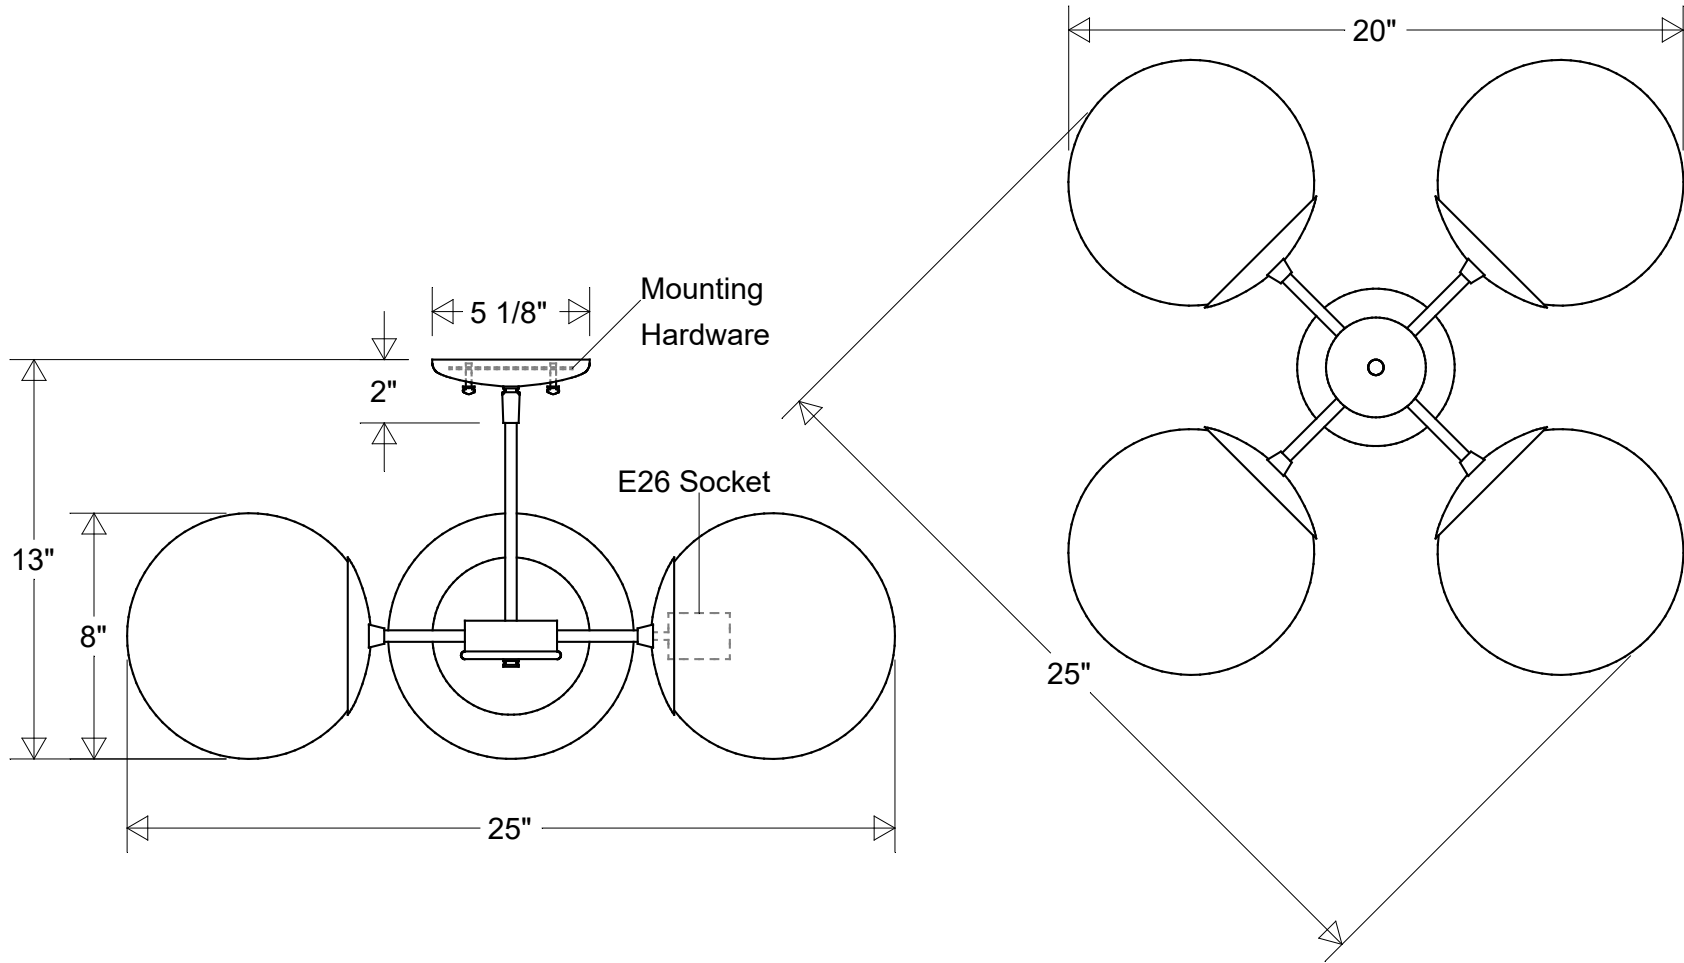

Lamp: E26 Socket Max Wattage: 75 W Total Sockets: 4 	Initials	Date	Pendant #2794/4 Special		
	Drawn	CB			01/2023
	Checked			8" Dia 13" H 25" W	
	ENG Appr.			Acrylic Globe: Smoke (-1) White (-3) Clear (-4)	
Construction: Aluminum Acrylic	MFR Appr.		Size	Drawing No.	Rev
	QA		A	0001	A
Unless Otherwise Specified: Dimensions in Inches	Weight:		Scale	CAD File	Sheet
					1 of 1