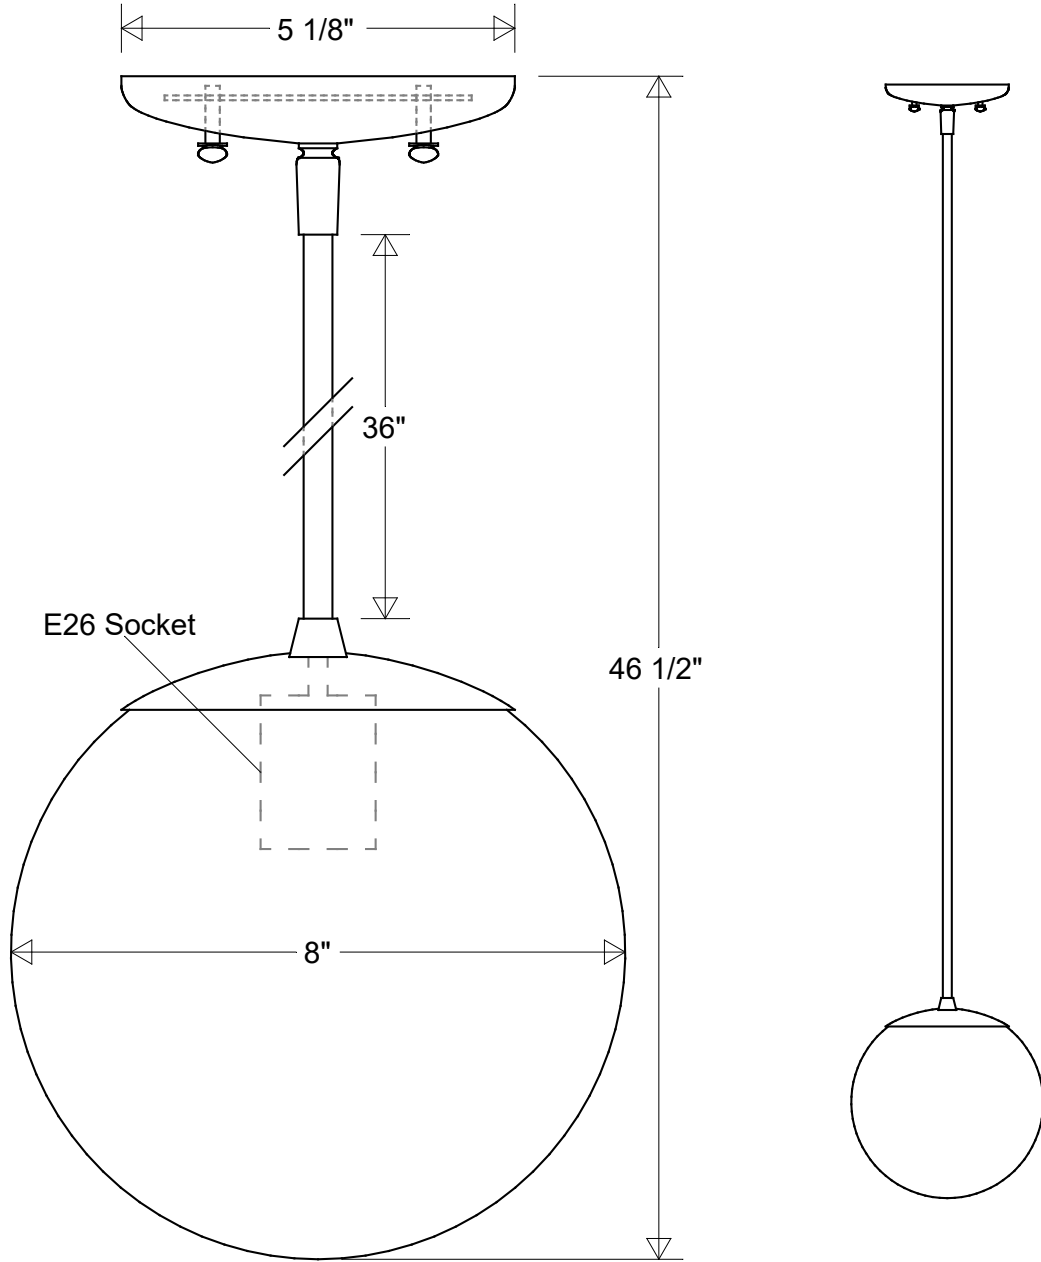

Primelite Manufacturing Corp

407 S Main St, Freeport, NY 11520

Phone: 516-868-4411 | Fax: 516-868-4609
 sales@primelite-mfg.com | www.primelite-mfg.com

PART # #278 S	LAMP E26 Socket	VOLTAGE 120 V	COLOR Powder Coated Paint
JOB NAME			TYPE Pendant

Lamp: E26 Socket
 Max Wattage: 75 W

	Initials	Date
Drawn	CB	03/2022
Checked		
ENG Appr.		
MFR Appr.		
QA		

Pendant #278 S

8" Dia | 36" 1/8 IPS Stem | 46 1/2" OAH
 Acrylic Globe: Smoke (/1) | White (/3) | Clear (/4)

Size	Drawing No.	Rev
A	0001	A

Revisions				
Zone	Rev	Description	Date	Appr

Construction:
 Aluminum | Acrylic

Unless Otherwise Specified:
 Dimensions in Inches

Weight:	Scale	CAD File	Sheet
			1 of 1