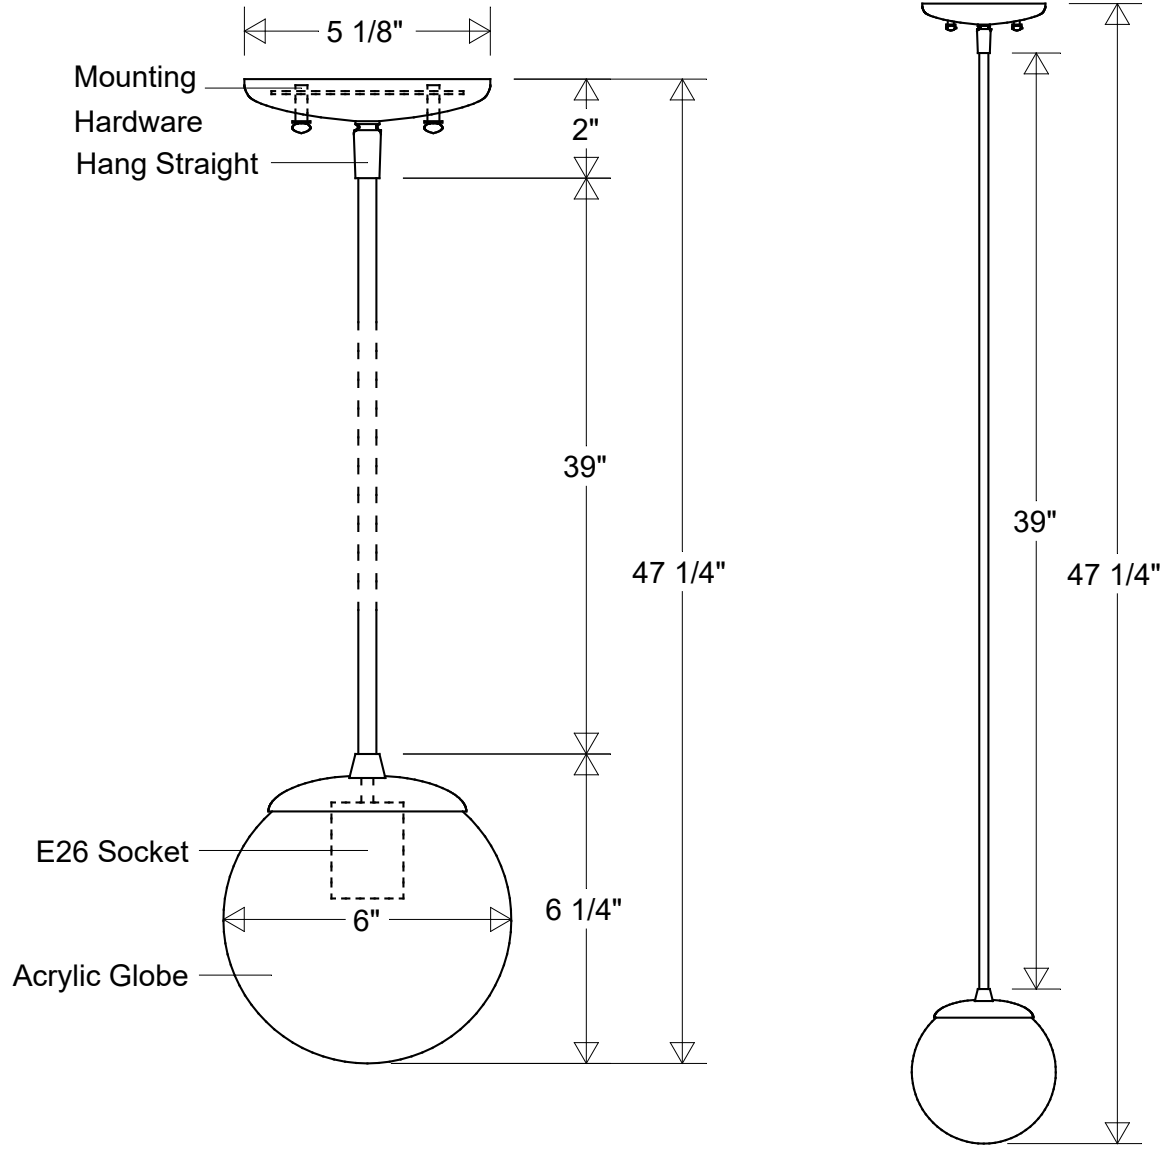

Primelite Manufacturing Corp

407 S Main St, Freeport, NY 11520

Phone: 516-868-4411 | Fax: 516-868-4609
 sales@primelite-mfg.com | www.primelite-mfg.com

PART # #276 S	LAMP E26 Socket	VOLTAGE 120 V	COLOR Powder Coated Paint
JOB NAME			TYPE Pendant

Lamp: E26 Socket
 Max Wattage: 60 W

Name	Date
Drawn CB	09/2021
Checked	
ENG Appr.	
MFR Appr.	
QA	

Pendant #276 S		
6" Dia 47 1/4" H 39" x 1/8" IPS Stem		
Acrylic Globe: Smoke (-1) White (-3) Clear (-4)		
Size A	Drawing No. 0001	Rev A

Revisions				
Zone	Rev	Description	Date	Approved

Construction: Steel | Acrylic
 Unless Otherwise Specified:
 Dimensions in Inches

Weight	Scale	CAD File	Sheet 1 of 1
--------	-------	----------	------------------------