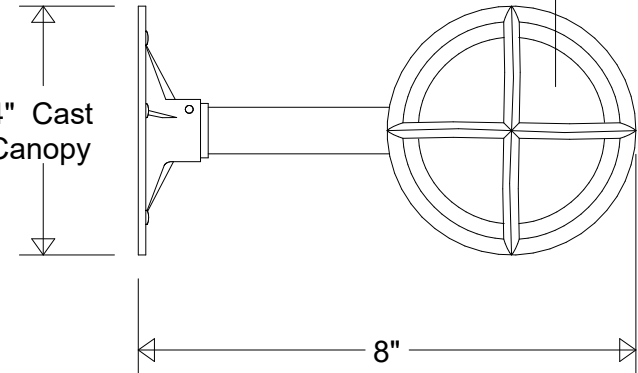

FRONT VIEW

LED 12 Array
& Heat Sink

Frosted Jelly Jar

Set Screw

SIDE VIEW

4" Cast Canopy

Frosted Jelly Jar

Lamp: LED 12 Array 800 Lumens 60 W Inc Equivalent 	Name	Date	Wall Sconce #26/732-5WG-LED12 Special		
	Drawn	CB			01/2021
	Checked			18 1/4" W 4 1/2" H 8" Ext Frosted Glass Jelly Jar	
	ENG Appr.				
MFR Appr.			Size	Drawing No.	Rev
Construction: Aluminum Glass	QA		A	0001	A
Unless Otherwise Specified: Dimensions in Inches	Weight		Scale	CAD File	Sheet 1 of 1