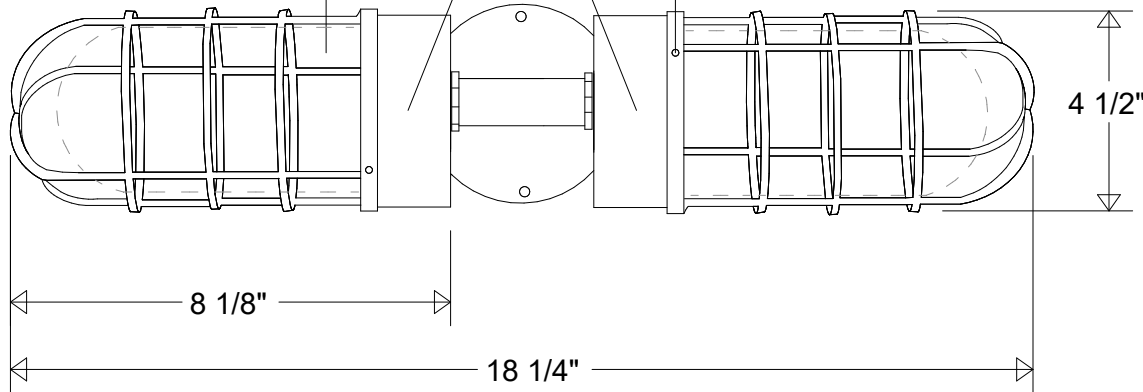

Primelite Manufacturing Corp

407 S Main St, Freeport, NY 11520

Phone: 516-868-4411 | Fax: 516-868-4609
 sales@primelite-mfg.com | www.primelite-mfg.com

PART # #26/732-5WG	LAMP Built-In LED	VOLTAGE 120 V	COLOR Powder Coated Paint
JOB NAME			TYPE Wall Sconce

FRONT VIEW

LED 12 Array
& Heat Sink

Frosted Jelly Jar

Set Screw

SIDE VIEW

4" Cast Canopy

Frosted Jelly Jar

Lamp: LED 12 Array 800 Lumens 60 W Inc Equivalent 	Name	Date	Wall Sconce #26/732-5WG-LED12 Special		
	Drawn	CB			01/2021
	Checked			18 1/4" W 4 1/2" H 8" Ext Frosted Glass Jelly Jar	
	ENG Appr.				
MFR Appr.			Size	Drawing No.	Rev
Construction: Aluminum Glass	QA		A	0001	A
Unless Otherwise Specified: Dimensions in Inches	Weight		Scale	CAD File	Sheet 1 of 1