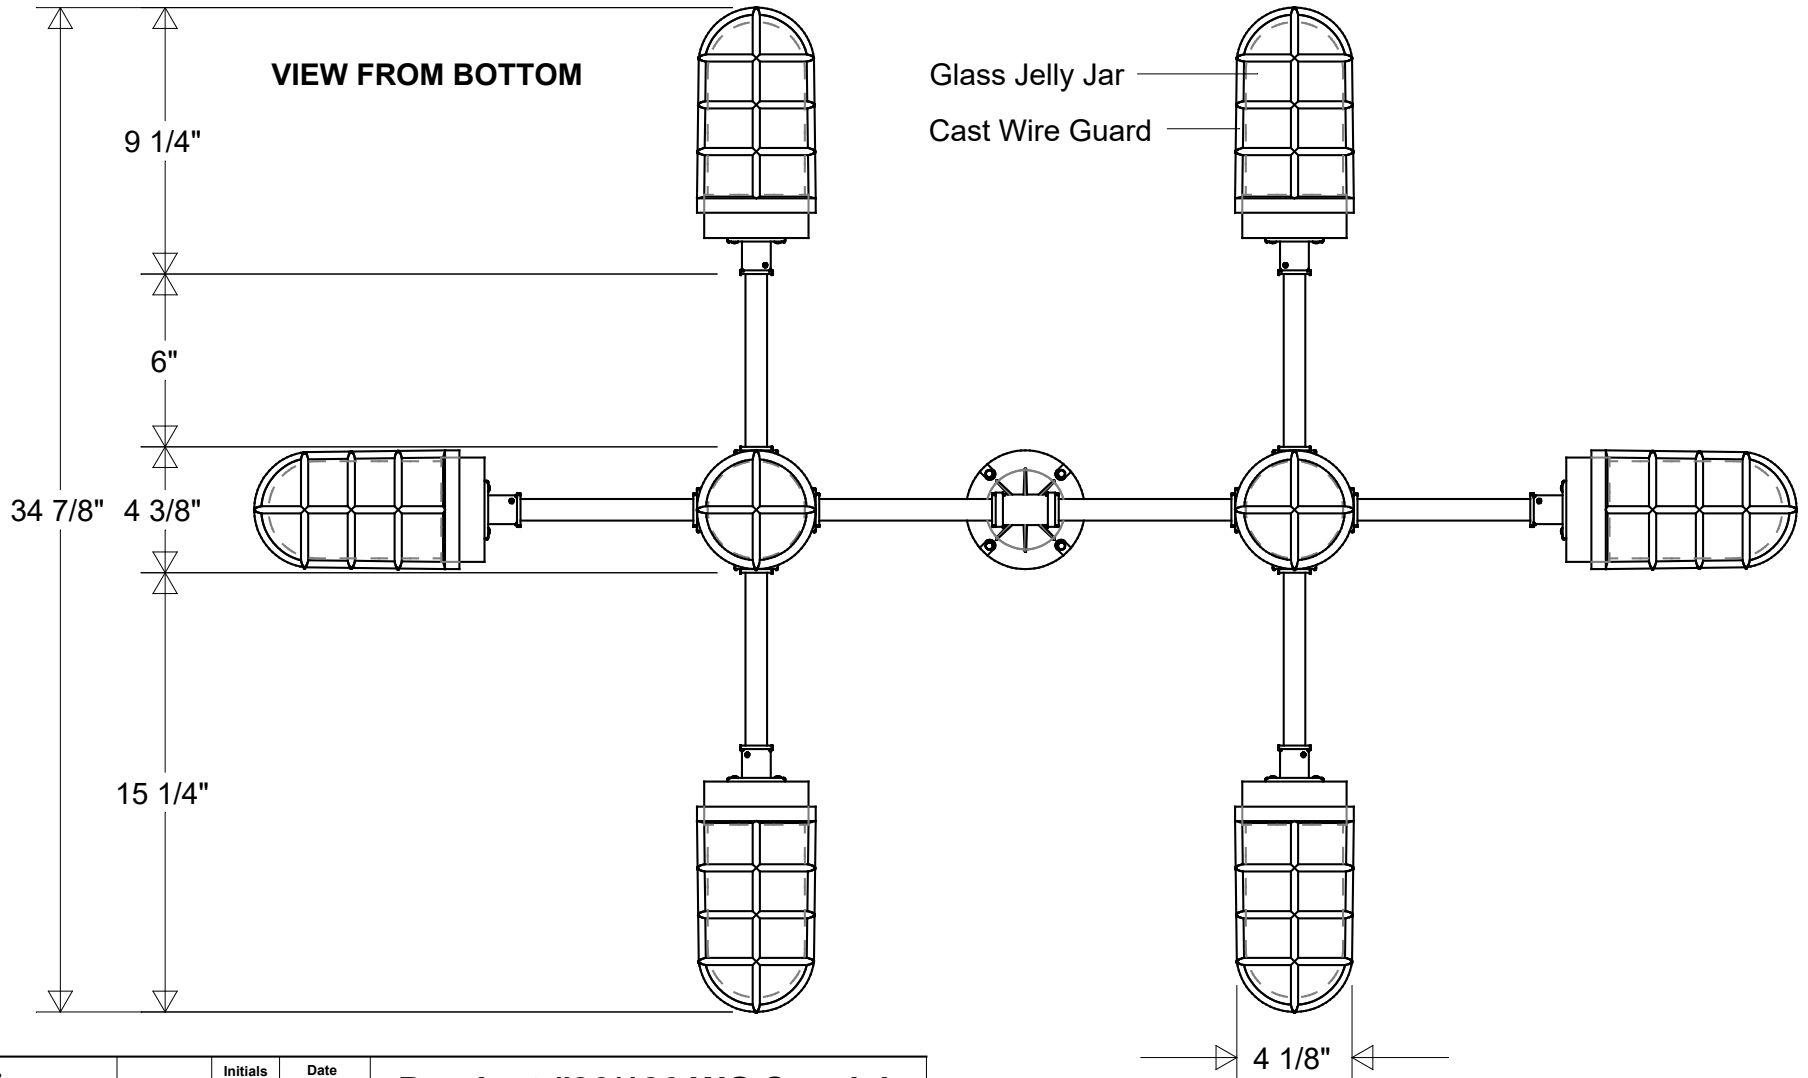

## Pendant #26/126 WG Special

53 1/2" L | 34 7/8" W | 25 5/8" H

Glass Jelly Jar: Clear (-4) | Prismatic (-4P) | Frosted (-5)

Size	Drawing No.	Rev
<b>A</b>	<b>0001</b>	<b>A</b>

Scale	CAD File	Sheet
		<b>1 of 3</b>

Lamp: E26 Socket x8  
 Max Wattage/Socket: 100 W

Construction:  
 Aluminum | Glass

Unless Otherwise Specified:  
 Dimensions in Inches

	<b>Initials</b>	<b>Date</b>
<b>Drawn</b>	CB	10/2021
<b>Checked</b>		
<b>ENG Appr.</b>		
<b>MFR Appr.</b>		
<b>QA</b>		

## Pendant #26/126 WG Special

53 1/2" L | 34 7/8" W | 25 5/8" H

Glass Jelly Jar: Clear (-4) | Prismatic (-4P) | Frosted (-5)

<b>Size</b>	<b>Drawing No.</b>	<b>Rev</b>
<b>A</b>	<b>0001</b>	<b>A</b>

<b>Scale</b>	<b>CAD File</b>	<b>Sheet</b>
		<b>2 of 3</b>

## Pendant #26/126 WG Special

53 1/2" L | 34 7/8" W | 25 5/8" H

Glass Jelly Jar: Clear (-4) | Prismatic (-4P) | Frosted (-5)

Size	Drawing No.	Rev
<b>A</b>	<b>0001</b>	<b>A</b>