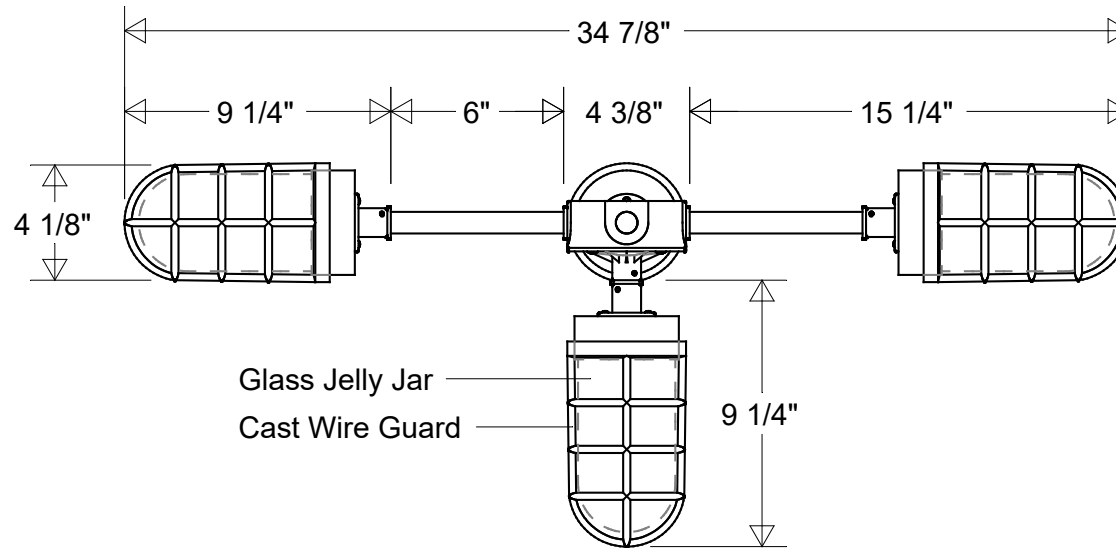

Primelite Manufacturing Corp

407 S Main St, Freeport, NY 11520

Phone: 516-868-4411 | Fax: 516-868-4609
sales@primelite-mfg.com | www.primelite-mfg.com

PART # #26/126 WG Special	LAMP E26 Socket	VOLTAGE 120 V	COLOR Powder Coated Paint
JOB NAME			TYPE Pendant

VIEW FROM CENTER

Lamp: E26 Socket x8
Max Wattage/Socket: 100 W

	Initials	Date
Drawn	CB	10/2021
Checked		
ENG Appr.		
MFR Appr.		
QA		

Pendant #26/126 WG Special

53 1/2" L | 34 7/8" W | 25 5/8" H

Glass Jelly Jar: Clear (-4) | Prismatic (-4P) | Frosted (-5)

Size	Drawing No.	Rev
A	0001	A

Revisions

Zone	Rev	Description	Date	Appr

Construction:
Aluminum | Glass

Unless Otherwise Specified:
Dimensions in Inches

Weight:	Scale	CAD File	Sheet
			3 of 3