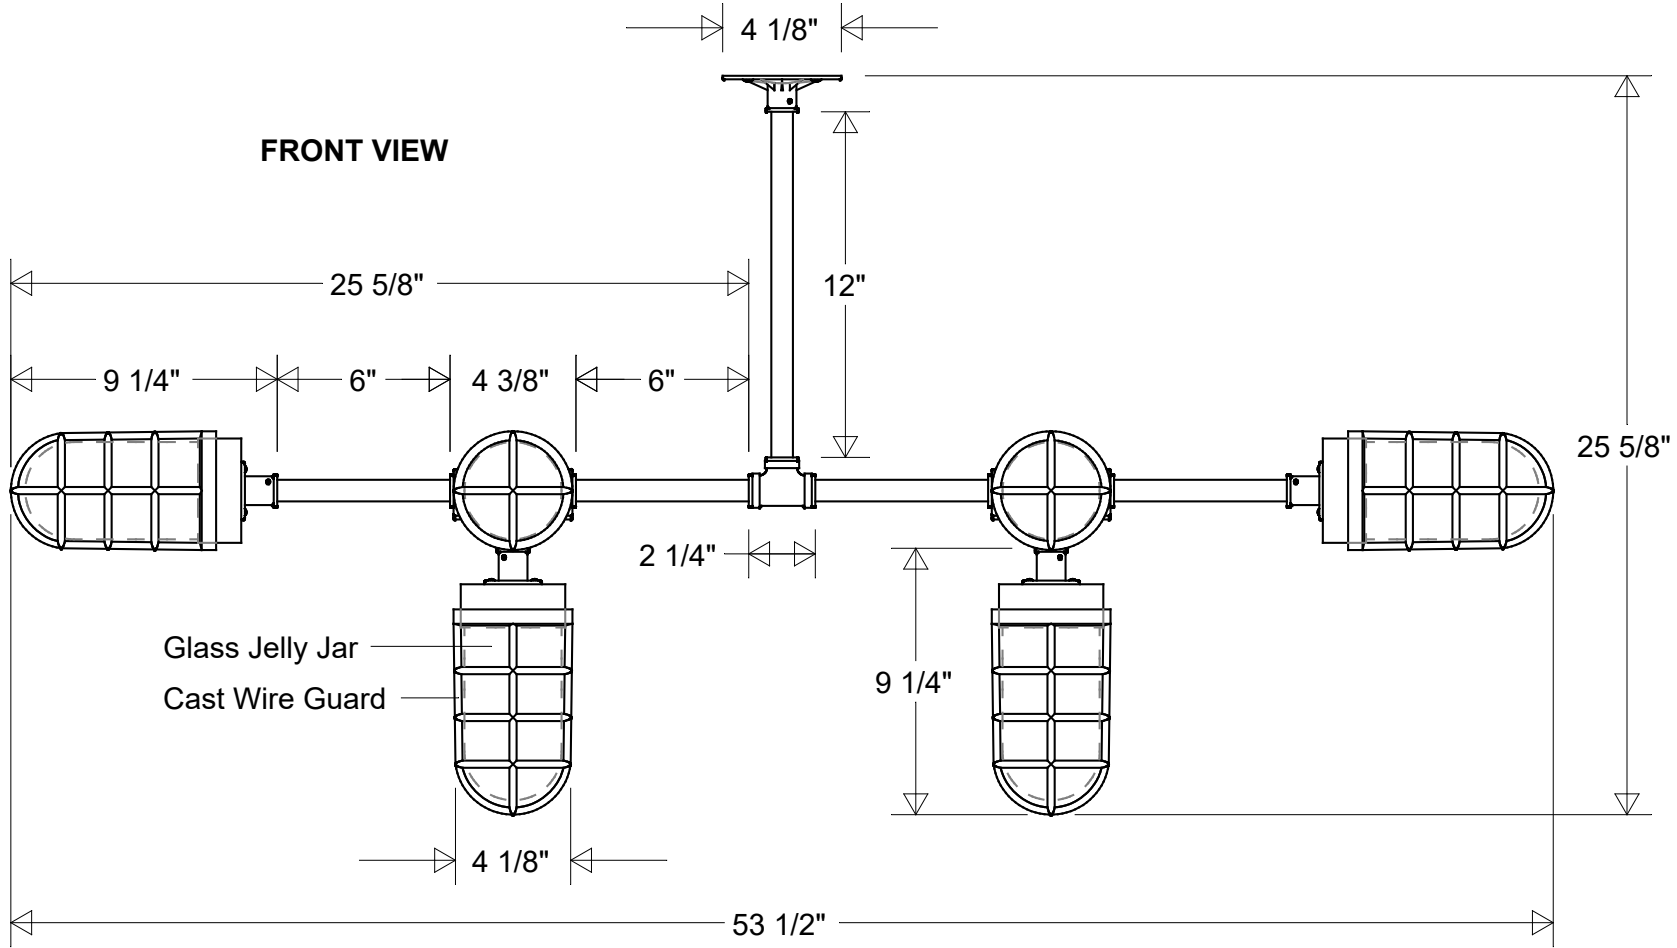

Lamp: E26 Socket x8  
 Max Wattage/Socket: 100 W

Construction:  
 Aluminum | Glass

Unless Otherwise Specified:  
 Dimensions in Inches

	Initials	Date
Drawn	CB	10/2021
Checked		
ENG Appr.		
MFR Appr.		
QA		

## Pendant #26/126 WG Special

53 1/2" L | 34 7/8" W | 25 5/8" H

Glass Jelly Jar: Clear (-4) | Prismatic (-4P) | Frosted (-5)

Size	Drawing No.	Rev
<b>A</b>	<b>0001</b>	<b>A</b>

Scale	CAD File	Sheet
		<b>1 of 3</b>

## Pendant #26/126 WG Special

53 1/2" L | 34 7/8" W | 25 5/8" H

Glass Jelly Jar: Clear (-4) | Prismatic (-4P) | Frosted (-5)

<b>Size</b>	<b>Drawing No.</b>	<b>Rev</b>
<b>A</b>	<b>0001</b>	<b>A</b>

<b>Scale</b>	<b>CAD File</b>	<b>Sheet</b>
		<b>2 of 3</b>

## Pendant #26/126 WG Special

53 1/2" L | 34 7/8" W | 25 5/8" H

Glass Jelly Jar: Clear (-4) | Prismatic (-4P) | Frosted (-5)

Size	Drawing No.	Rev
<b>A</b>	<b>0001</b>	<b>A</b>