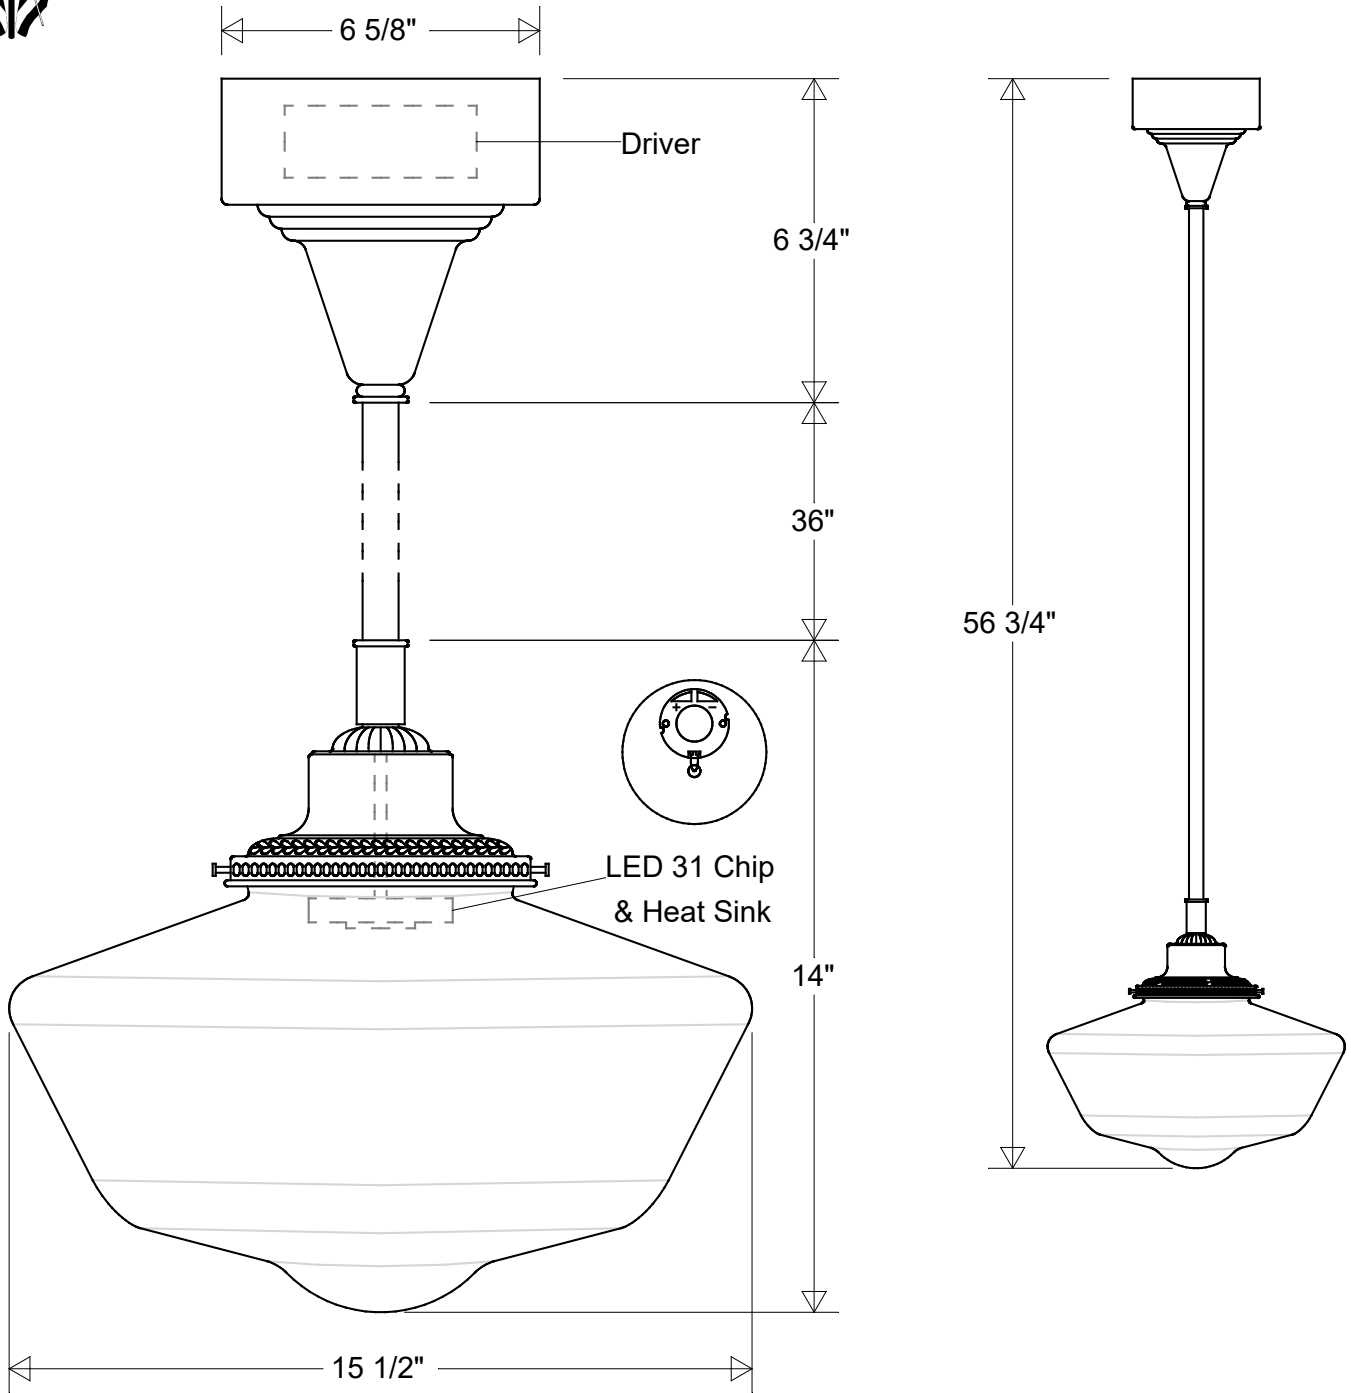

# Primelite Manufacturing Corp

407 S Main St, Freeport, NY 11520

Phone: 516-868-4411 | Fax: 516-868-4609  
 sales@primelite-mfg.com | www.primelite-mfg.com

PART # #256/18 Special	LAMP LED 31	VOLTAGE 120 V	COLOR Powder Coated Paint
JOB NAME			TYPE Pendant

Lamp: LED 31 Chip  
 70 W MH Equivalent  
 3K = 3782 Lumens  
 4K = 3999 Lumens

	Initials	Date
Drawn	CB	08/2022
Checked		
ENG Appr.		
MFR Appr.		
QA		

## Pendant #256/18 LED 31 Special

15 1/2" Dia | 56 3/4" H | 36" x 1/2" Stem  
 White Glass Schoolhouse Globe

Size	Drawing No.	Rev
<b>A</b>	<b>0001</b>	<b>A</b>

Revisions				
Zone	Rev	Description	Date	Appr

Construction:  
 Aluminum | Glass

Unless Otherwise Specified:  
 Dimensions in Inches

Weight:

Scale

CAD File

Sheet

**1 of 1**