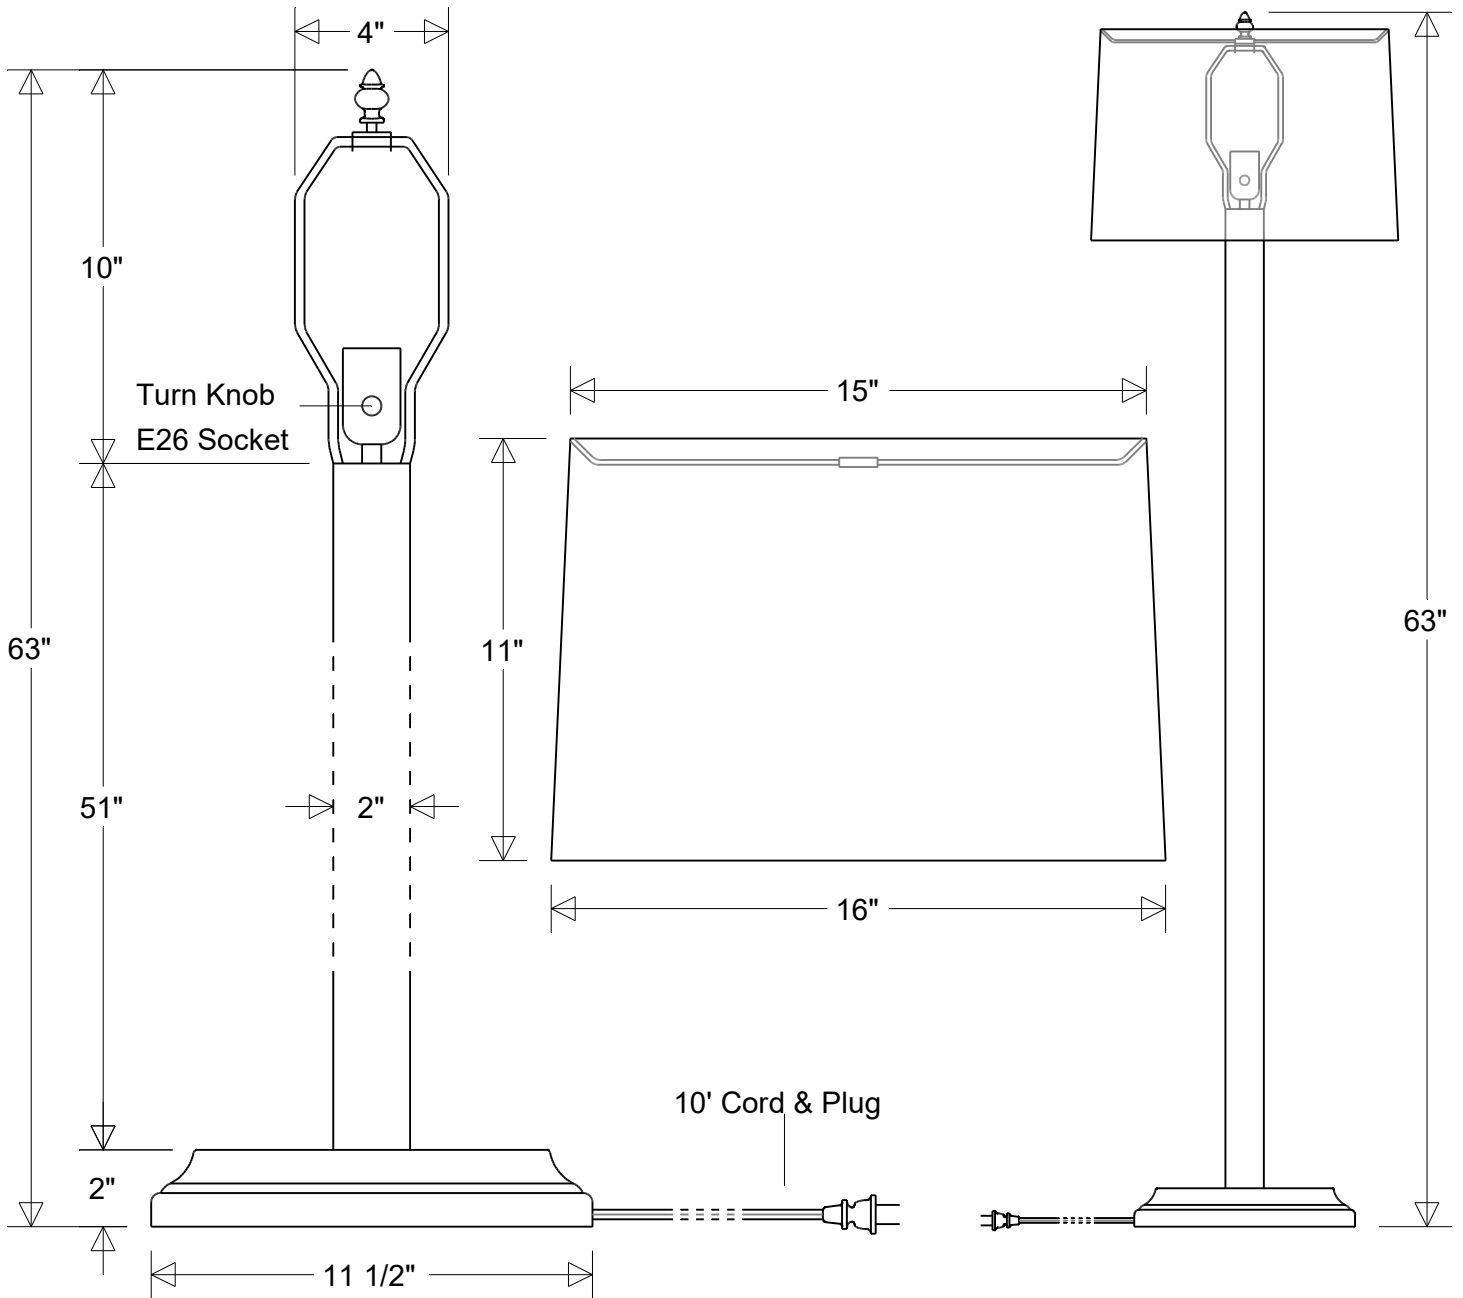

## #231/63-170-15 Turn

16" Dia | 63" H | 51" x 1 1/2" IPS Stem  
 10' Cord & Plug | Turn Knob Socket

**Lamp: E26 Socket**  
 Max Wattage: 100 W  
 Number of Sockets: 1

**Metal Finish:**  
 29 Oven Baked  
 Powder Coated Paints

**Drawn:**  
 CB  
 01/2025

**Scale:**  
 S1: 1/5  
 S2: 1/10

Approvals

**Voltage:**  
 120 V

**Material:**  
 Aluminum & Steel Lamp  
 Cloth Shade

**Note:**  
 All dimensions are nominal.  
 Actual dimensions may vary.
