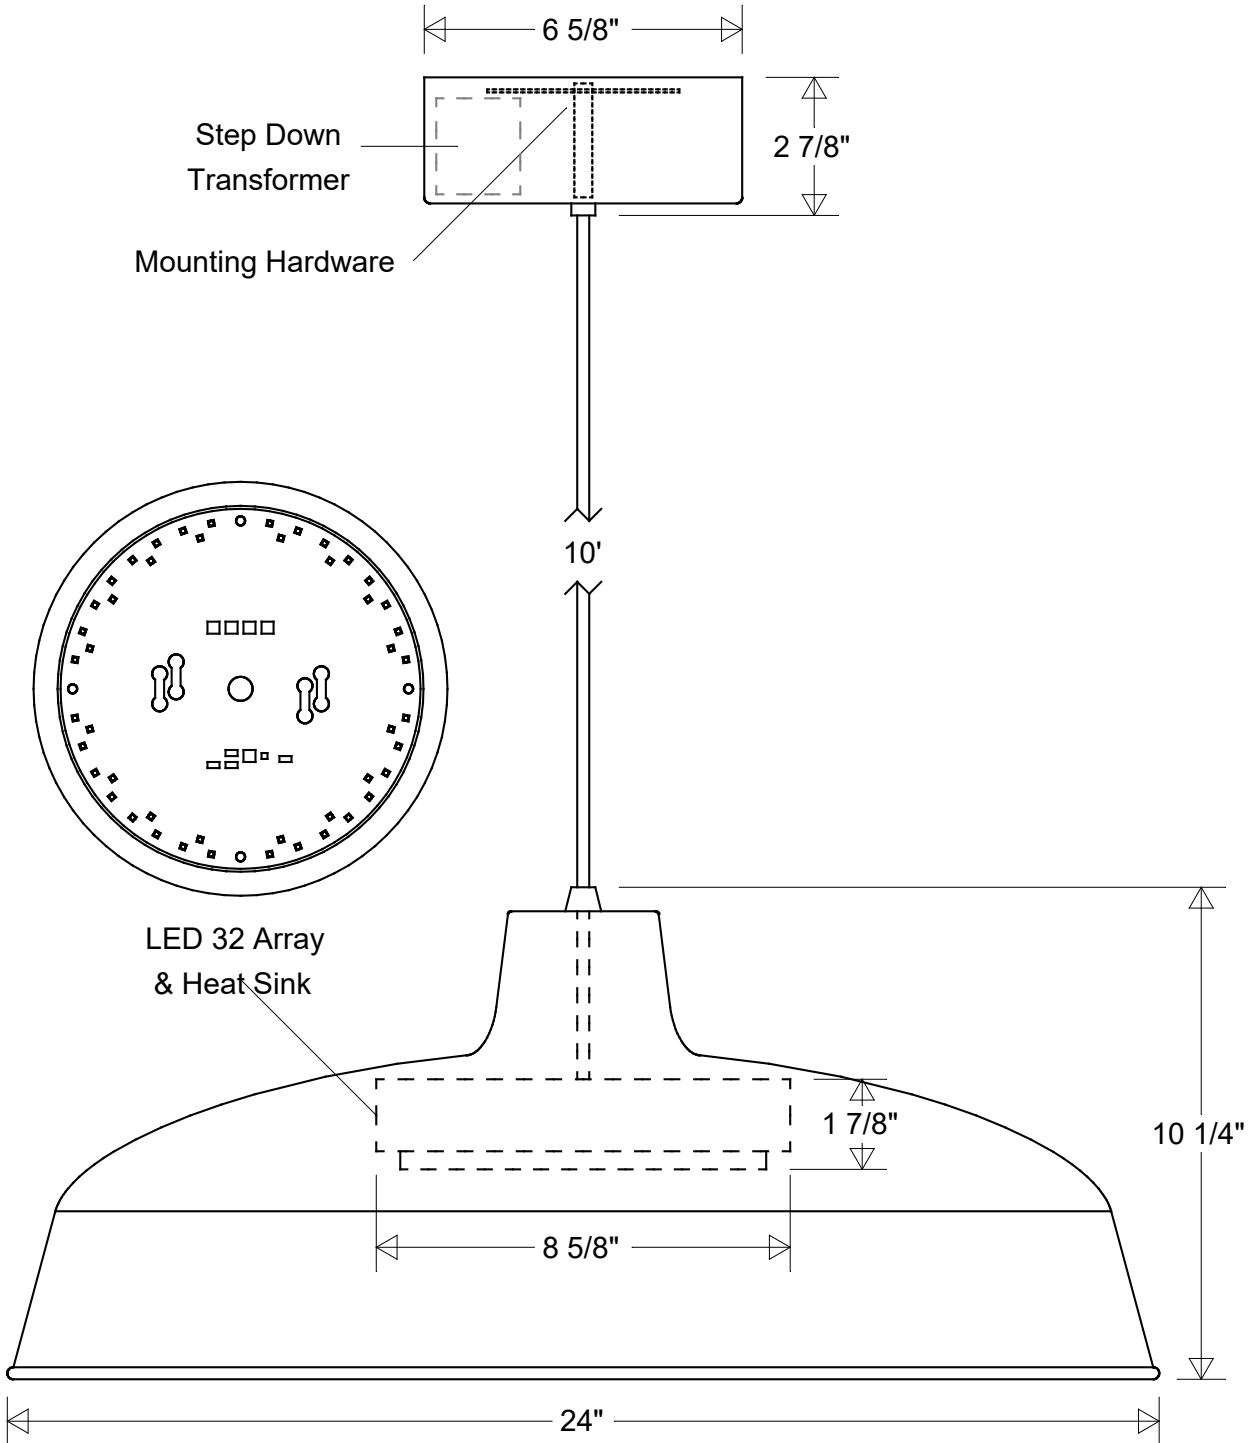

Lamp: LED 32 Array
 200 W Inc Equivalent
 3K = 2750 Lumens
 4K = 2850 Lumens

	Initials	Date
Drawn	CB	10/2022
Checked		
ENG Appr.		
MFR Appr.		
QA		

Pendant #23/24 LED 32 Special

24" Dia 10 1/4" H 6 5/8" Round Canopy		
Step Down Transformer 10' Vinyl Cord: Black White		
Size	Drawing No.	Rev
A	0001	A

Revisions				
Zone	Rev	Description	Date	Appr

Construction:
Aluminum

Unless Otherwise Specified:
Dimensions in Inches

Weight:

Scale

CAD File

Sheet

1 of 1