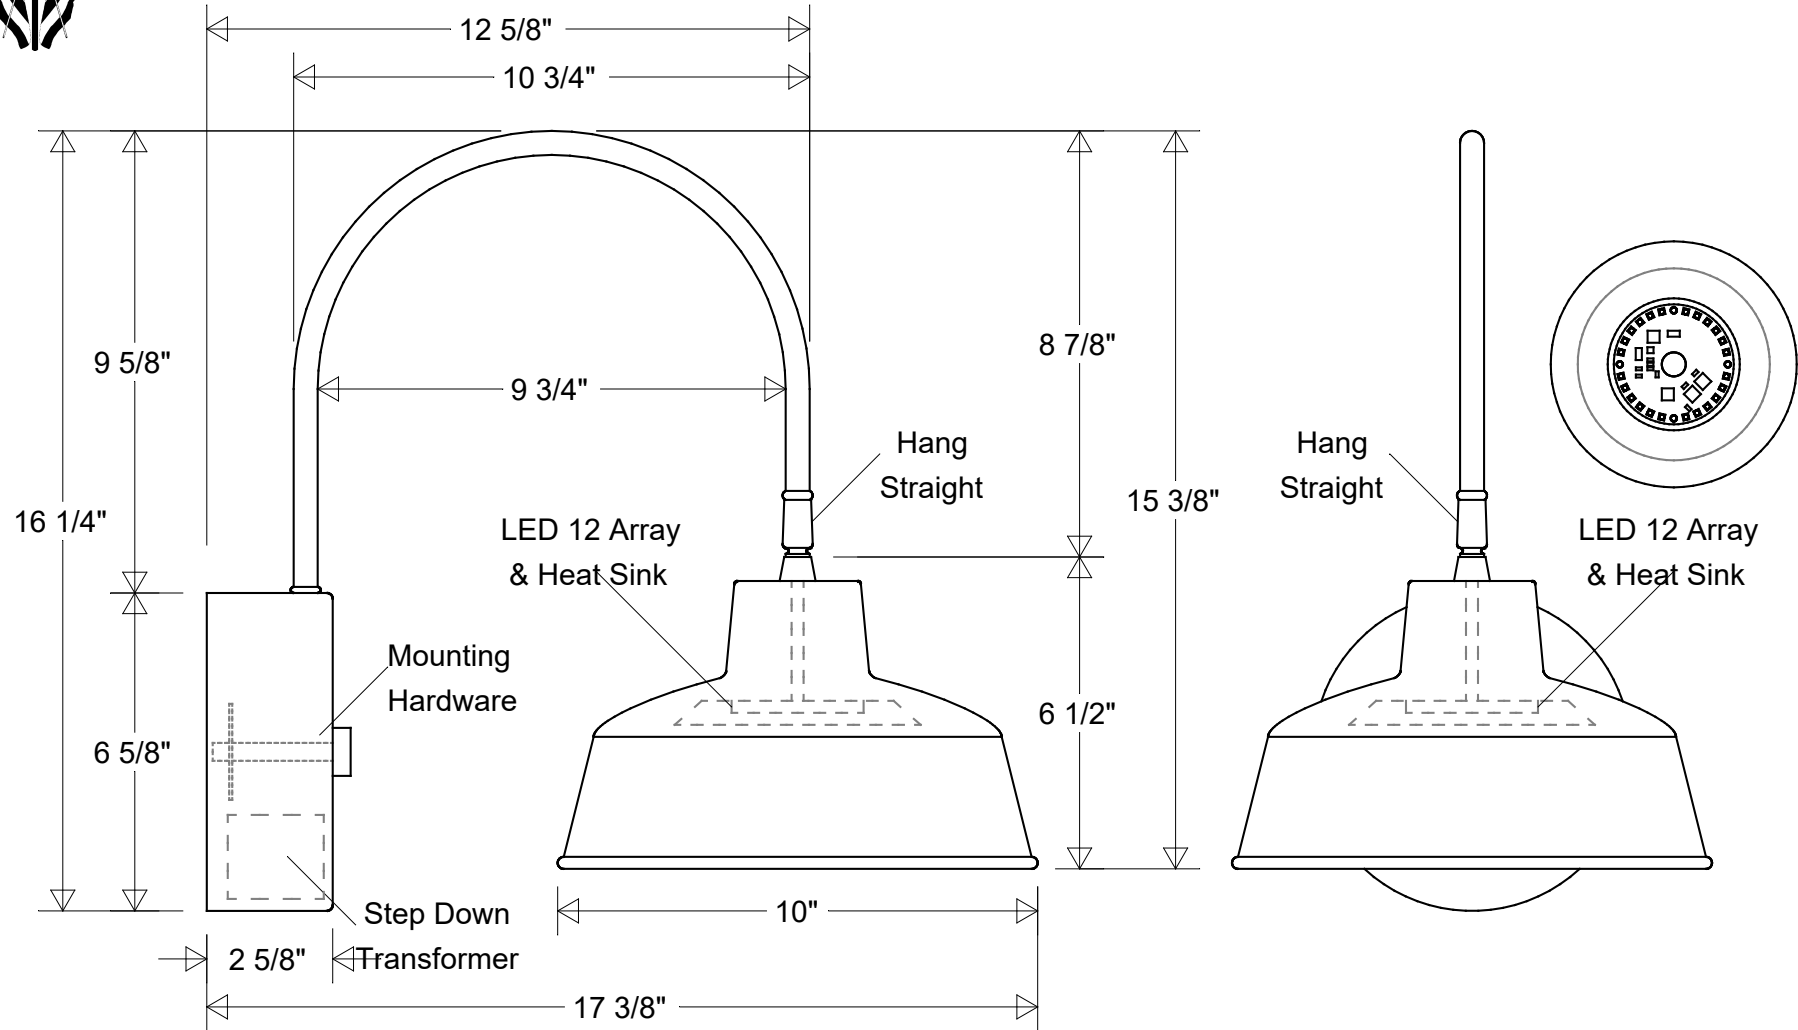

VOLTAGE

120-277 V

COLOR

Powder Coated Paint

JOB NAME

TYPE

Indoor Gooseneck

Lamp: LED 12 Array
60 W Inc Equivalent
3K = 910 Lumens
4K = 1000 Lumens

| | Initials | Date |
|-----------|----------|---------|
| Drawn | CB | 10/2022 |
| Checked | | |
| ENG Appr. | | |
| MFR Appr. | | |
| QA | | |

Indoor Gooseneck #23/10-611 LED 12 Special

10" Dia | 17 3/8" Ext | 16 1/4" H | 6 5/8" Round Canopy
1/4" IPS Stem | Hang Straight | Step Down Transformer