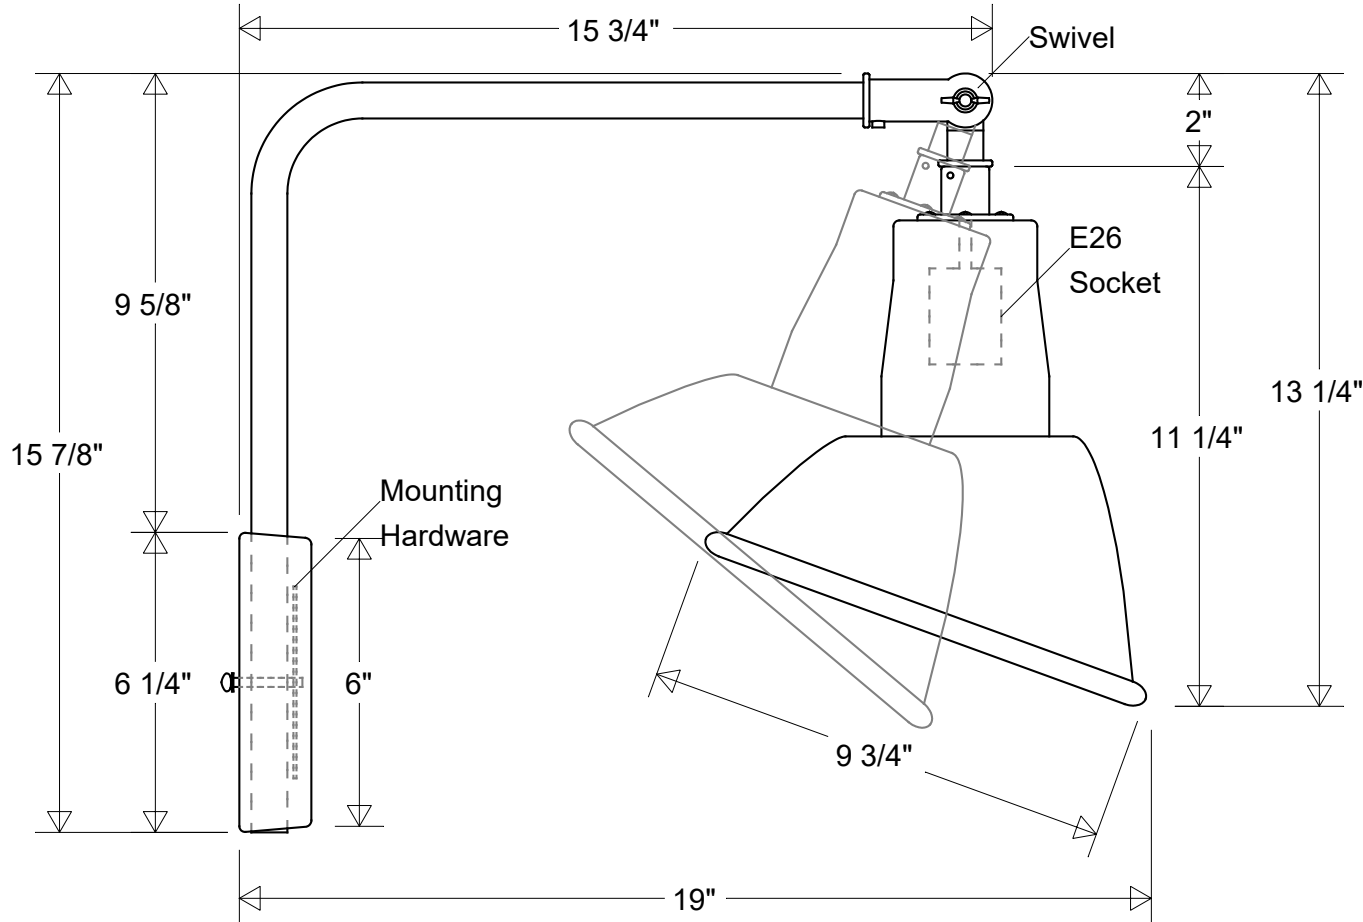

Lamp: E26 Socket  
 Max Wattage: 200 W

	Initials	Date
Drawn	CB	10/2023
Checked		
ENG Appr.		
MFR Appr.		
QA		

## #20/870 ESW Special

9 3/4" Dia | 19" Ext | 15 7/8" H

Swivel | Reverse Canopy

Size	Drawing No.	Rev
<b>A</b>	<b>0001</b>	<b>A</b>

### Revisions

Zone	Rev	Description	Date	Appr

Construction:  
 Aluminum

Unless Otherwise Specified:  
 Dimensions in Inches

Weight:

Scale CAD File Sheet  
**1 of 1**