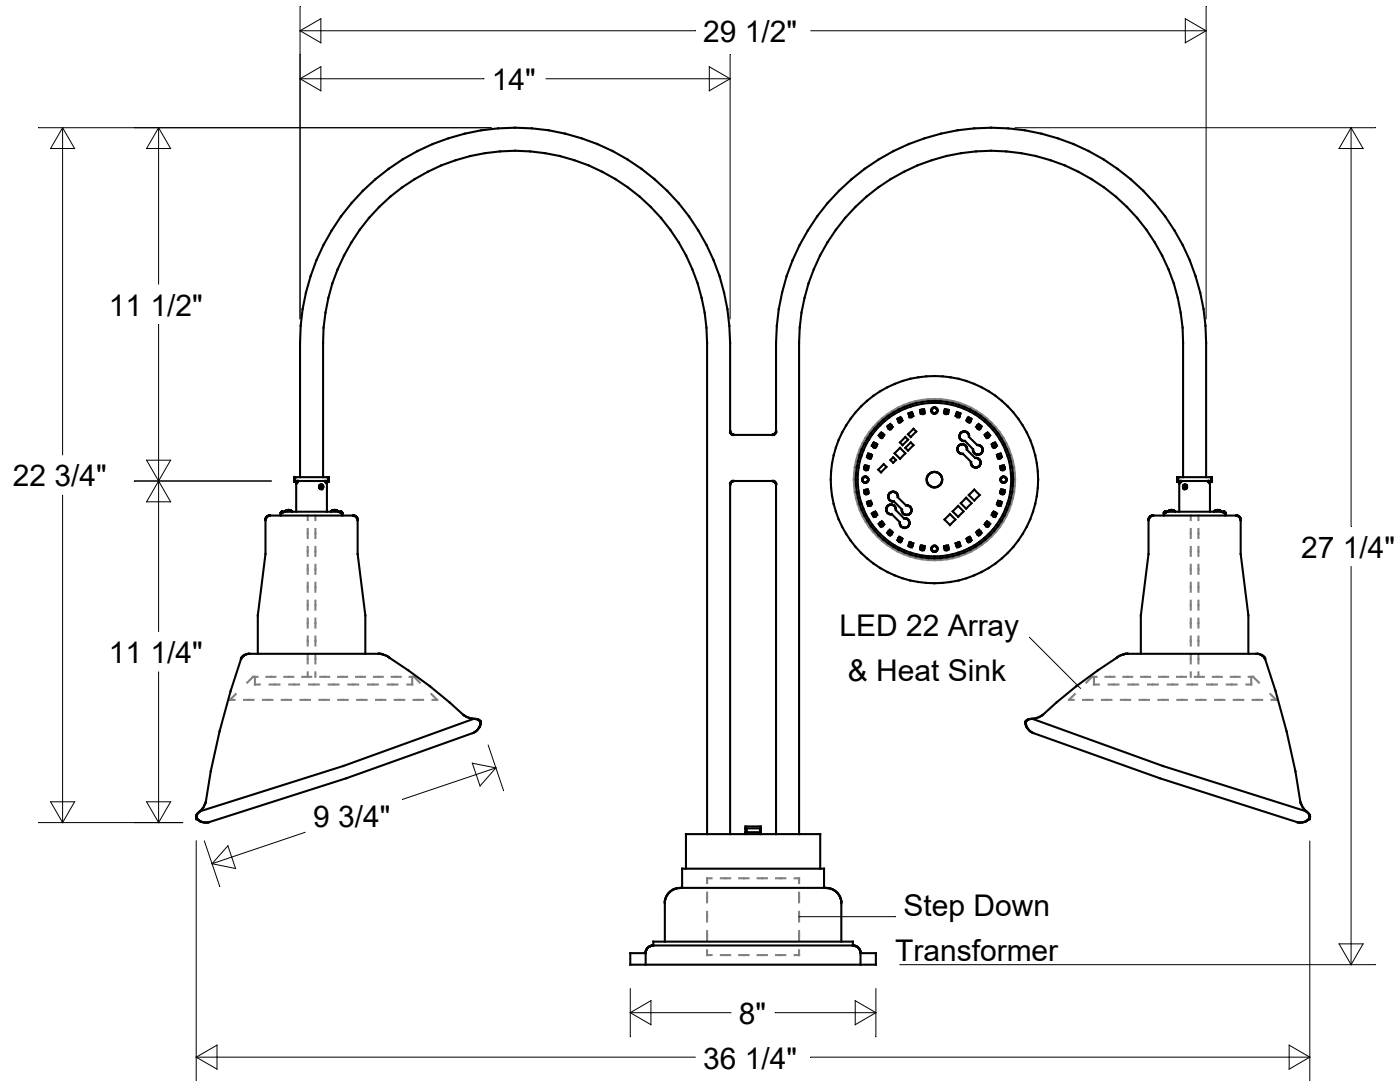

Lamp: LED 22 Array  
 100 W Inc Equivalent  
 3K = 1850 Lumens  
 4K = 1900 Lumens

Initials	Date
Drawn CB	03/2022
Checked	
ENG Appr.	
MFR Appr.	
QA	

## Gooseneck #20/852-2 LED 22 SBP

9 3/4" Dia | 36 1/4" Ext | 27 1/4" H  
 208 V Step Down Transformer

Size <b>A</b>	Drawing No. <b>0001</b>	Rev <b>A</b>
------------------	----------------------------	-----------------

Revisions				
Zone	Rev	Description	Date	Appr

Unless Otherwise Specified:  
 Dimensions in Inches

Weight:	Scale	CAD File	Sheet <b>1 of 1</b>
---------	-------	----------	------------------------