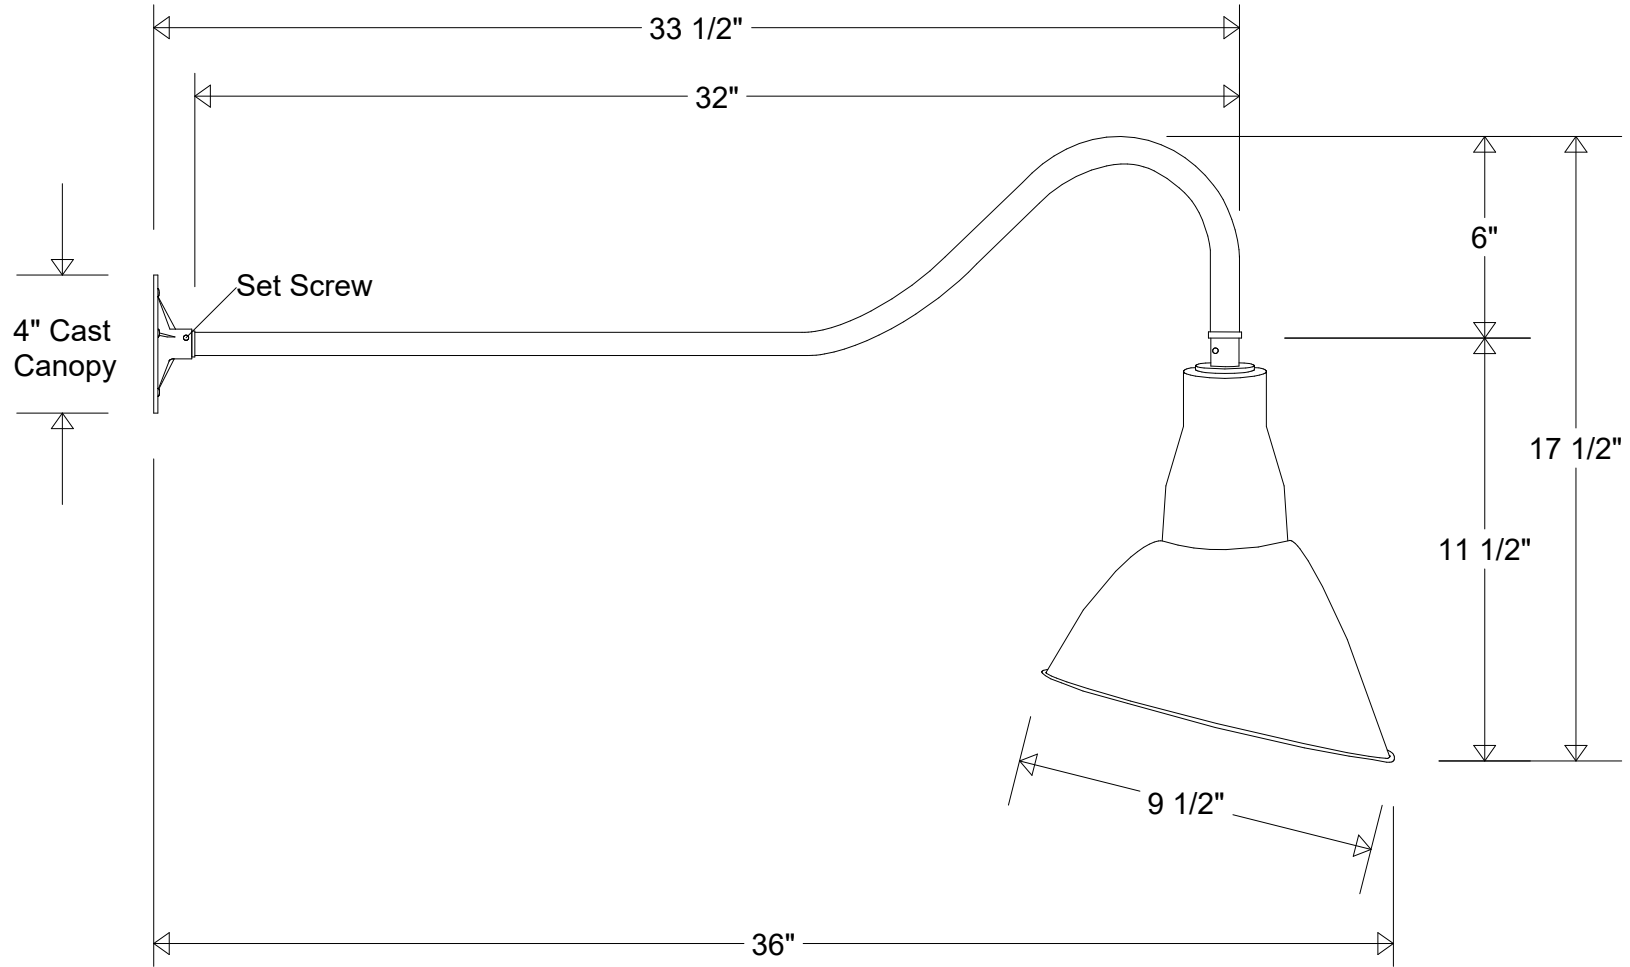

Lamp: Incandescent Max Wattage: 1/200A 	Name	Date	<h2>Gooseneck #20/850 Special</h2> <p>9 1/2" Dia 17 1/2" H 36" Ext</p>	
	Drawn	CB		9/2020
	Checked			
	ENG Appr.			
MFR Appr.			Size A	
QA			Drawing No. 0001	
Weight			Rev A	
Unless Otherwise Specified: Dimensions in Inches			Scale CAD File Sheet 1 of 1	