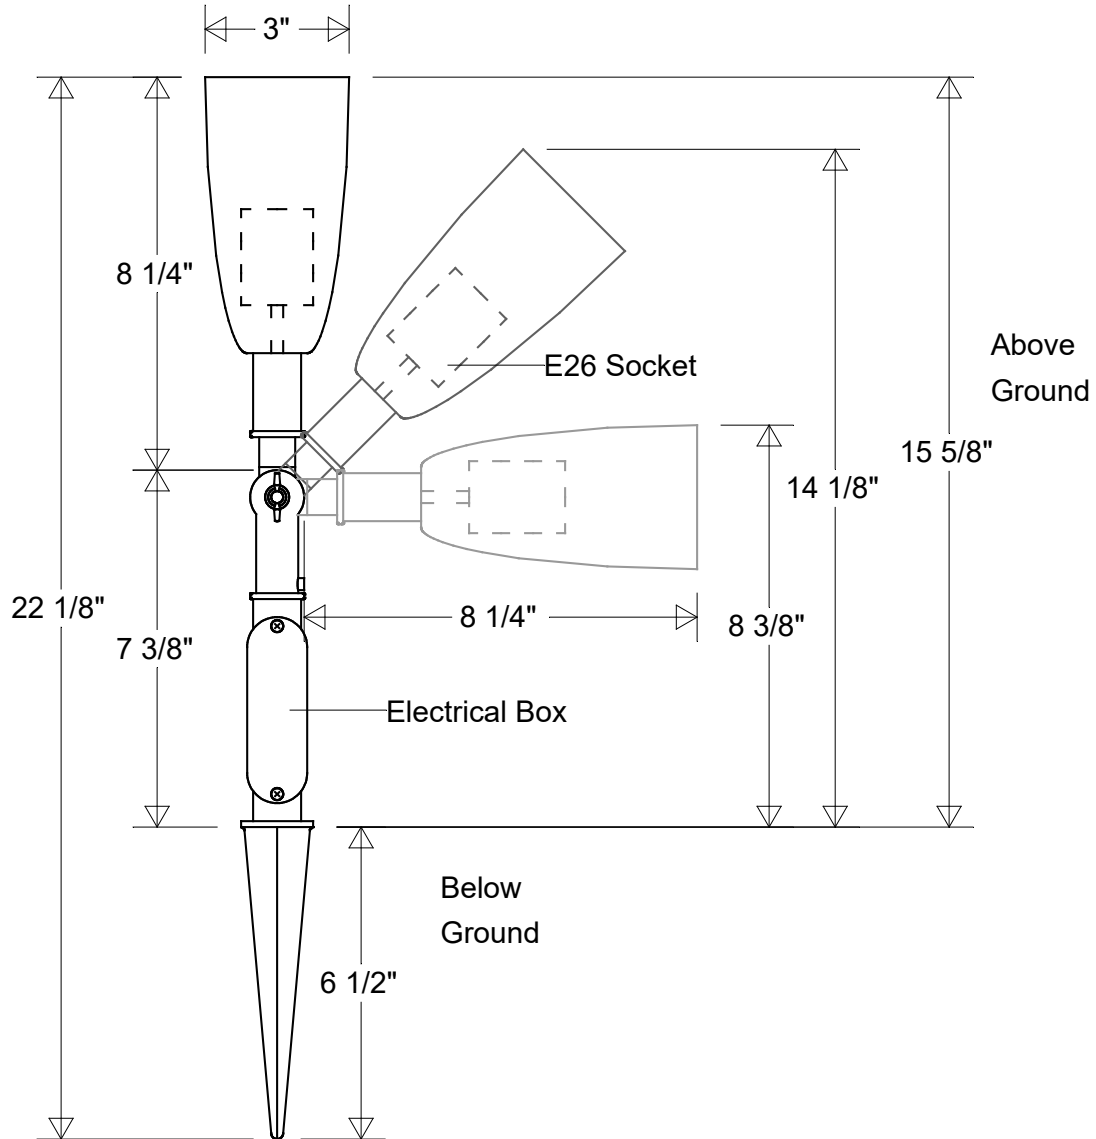

Primelite Manufacturing Corp

407 S Main St, Freeport, NY 11520

Phone: 516-868-4411 | Fax: 516-868-4609
 sales@primelite-mfg.com | www.primelite-mfg.com

PART # #18/9002B ESW	LAMP E26 Socket	VOLTAGE 120 V	COLOR Powder Coated Paint
JOB NAME			TYPE Garden Light

Lamp: E26 Socket
 Max Wattage: 60 W

	Name	Date
Drawn	CB	10/2021
Checked		
ENG Appr.		
MFR Appr.		
QA		
Weight		

Garden Light #18/9002B ESW

3" Dia | 22 1/8" OAH
 Adjustable Angle

Size	Drawing No.	Rev
A	0001	A

Scale	CAD File	Sheet
		1 of 1

Revisions				
Zone	Rev	Description	Date	Approved

Construction: Aluminum

Unless Otherwise Specified:
 Dimensions in Inches