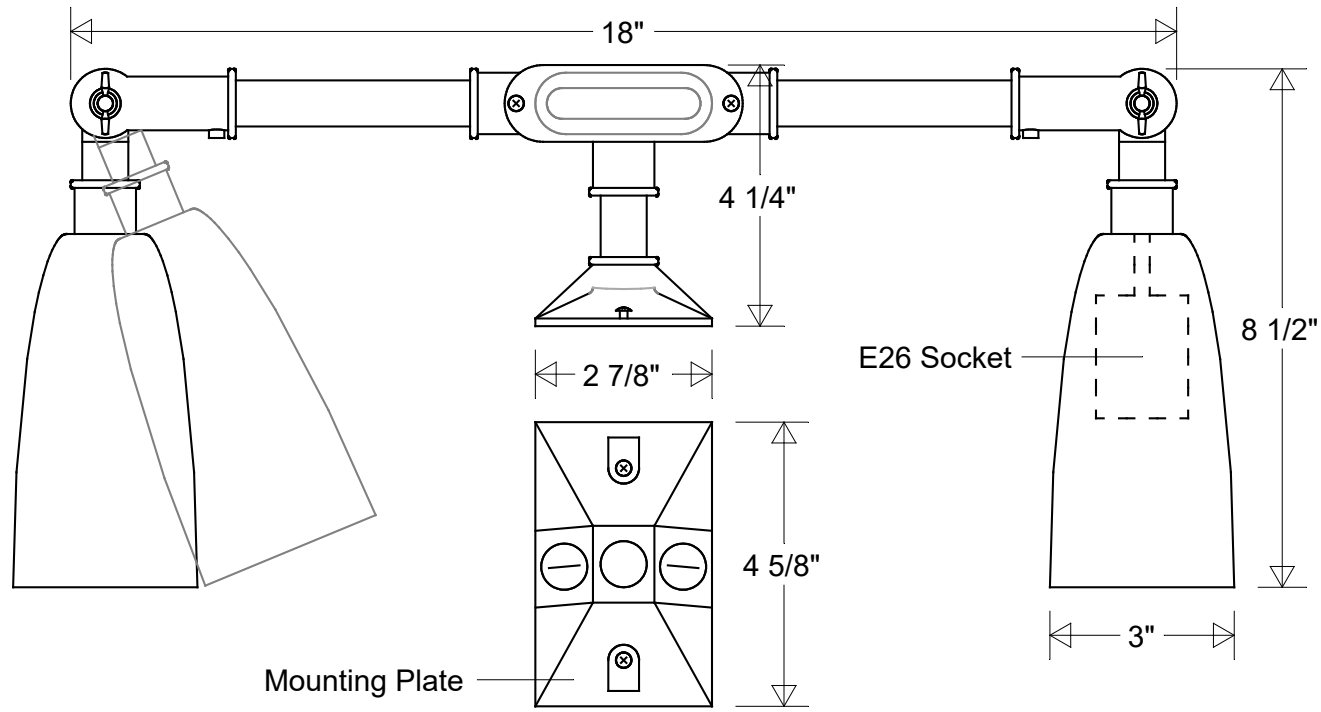

Lamp: E26 Socket x 2
 Max Wattage Each: 60 W

	Initials	Date
Drawn	CB	01/2022
Checked		
ENG Appr.		
MFR Appr.		
QA		

Gooseneck #18/2-12-ESW Special

8 1/2" H | 18" Ext | 3" Dia Shade | Adjustable Swivel

Mounting Plate: 2 7/8" W | 4 5/8" L

Size	Drawing No.	Rev
A	0001	A

Unless Otherwise Specified:
 Dimensions in Inches

Weight:	Scale	CAD File	Sheet
			1 of 1

Revisions				
Zone	Rev	Description	Date	Appr