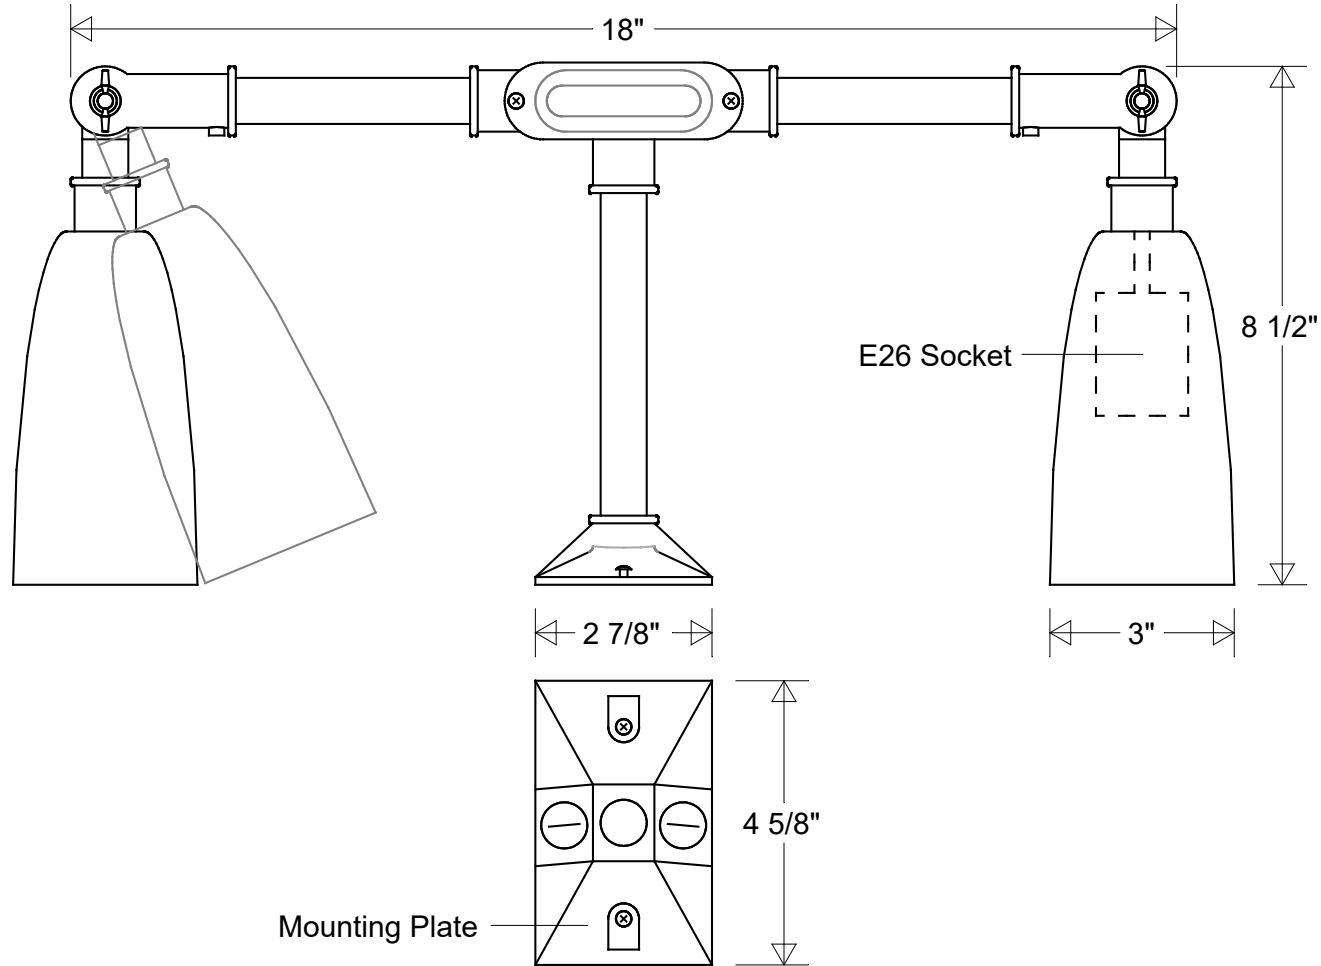

Lamp: E26 Socket x 2
 Max Wattage Each: 60 W

	Initials	Date
Drawn	CB	01/2022
Checked		
ENG Appr.		
MFR Appr.		
QA		

Gooseneck #18/2-12-ESW Special

8 1/2" H | 18" Ext | 3" Dia Shade | Adjustable Swivel

Mounting Plate: 2 7/8" W | 4 5/8" L

Size	Drawing No.	Rev
A	0001	A

Revisions				
Zone	Rev	Description	Date	Appr

Unless Otherwise Specified:
 Dimensions in Inches

Weight:

Scale	CAD File	Sheet
		1 of 1