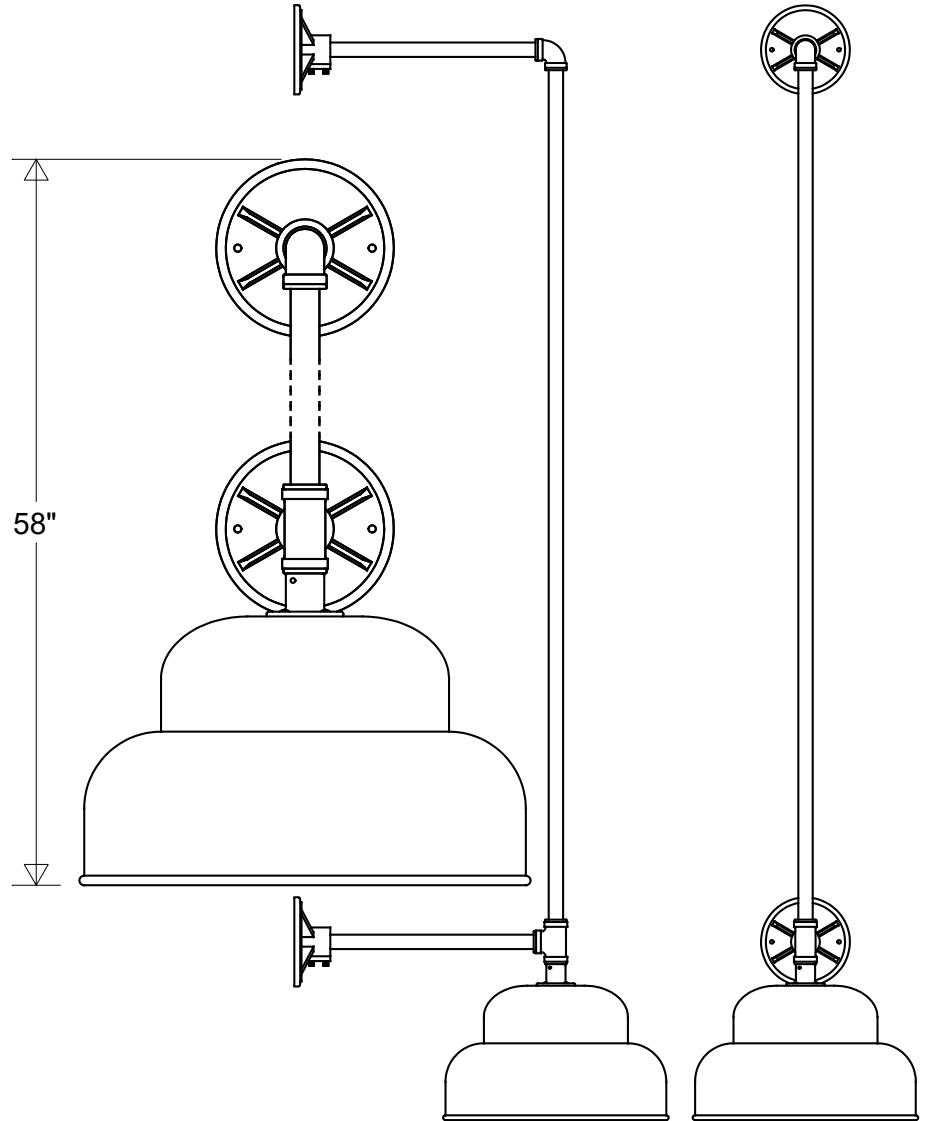

Primelite Manufacturing Corp

407 S Main St, Freeport, NY 11520

Phone: 516-868-4411 | Fax: 516-868-4609
 sales@primelite-mfg.com | www.primelite-mfg.com

PART # #17/870 HDC 48" Drop	LAMP E26 Socket	VOLTAGE 120 V	COLOR Powder Coated Paint
JOB NAME			TYPE Gooseneck

Lamp: E26 Socket Max Wattage: 200 W 	Initials	Date	#17/870 HDC 48" Drop			
	Drawn	CB				02/2024
	Checked			11 3/4" Dia 19 1/2" Ext 58" H 48" Drop		
	ENG Appr.			Heavy Duty Canopy x2		
Construction: Aluminum	MFR Appr.		Size	Drawing No.	Rev	
	QA		A	0001	A	
Unless Otherwise Specified: Dimensions in Inches	Weight:		Scale	CAD File	Sheet	
					1 of 1	