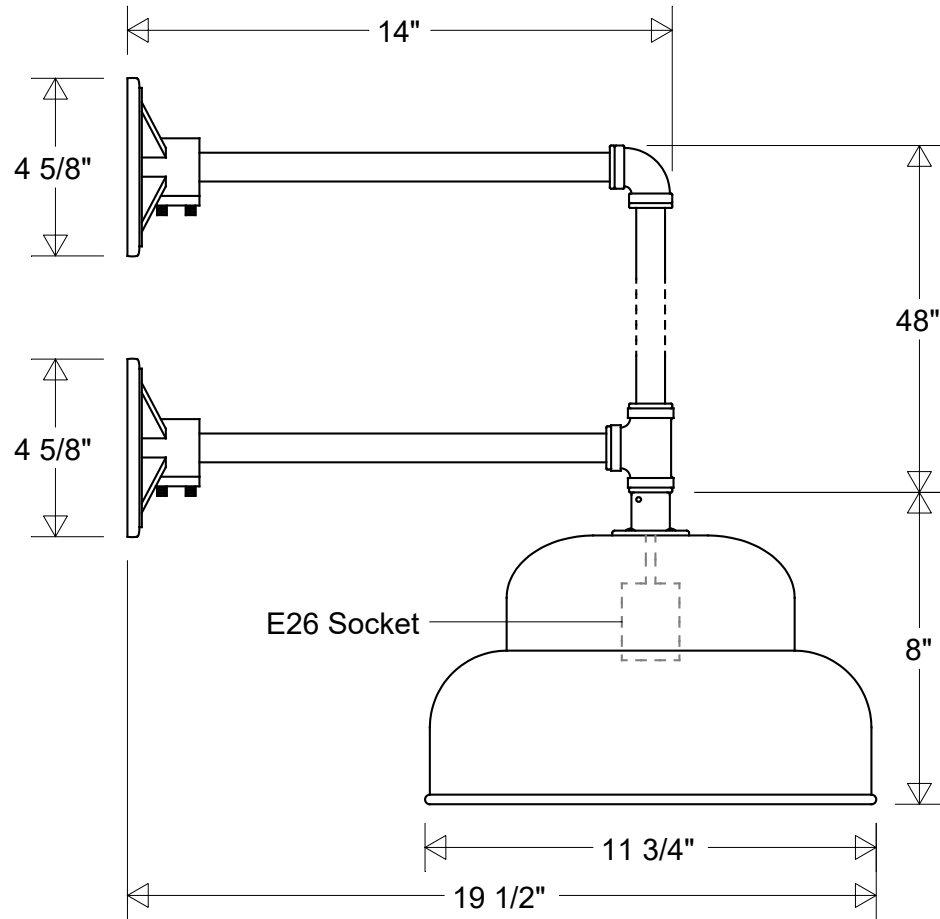

Primelite Manufacturing Corp

407 S Main St, Freeport, NY 11520

Phone: 516-868-4411 | Fax: 516-868-4609
 sales@primelite-mfg.com | www.primelite-mfg.com

PART # #17/870 HDC 48" Drop	LAMP E26 Socket	VOLTAGE 120 V	COLOR Powder Coated Paint
JOB NAME			TYPE Gooseneck

Lamp: E26 Socket Max Wattage: 200 W 	Initials	Date	#17/870 HDC 48" Drop			
	Drawn	CB				02/2024
	Checked			11 3/4" Dia 19 1/2" Ext 58" H 48" Drop		
	ENG Appr.			Heavy Duty Canopy x2		
Construction: Aluminum	MFR Appr.		Size	Drawing No.	Rev	
	QA		A	0001	A	
Unless Otherwise Specified: Dimensions in Inches	Weight:		Scale	CAD File	Sheet	
					1 of 1	