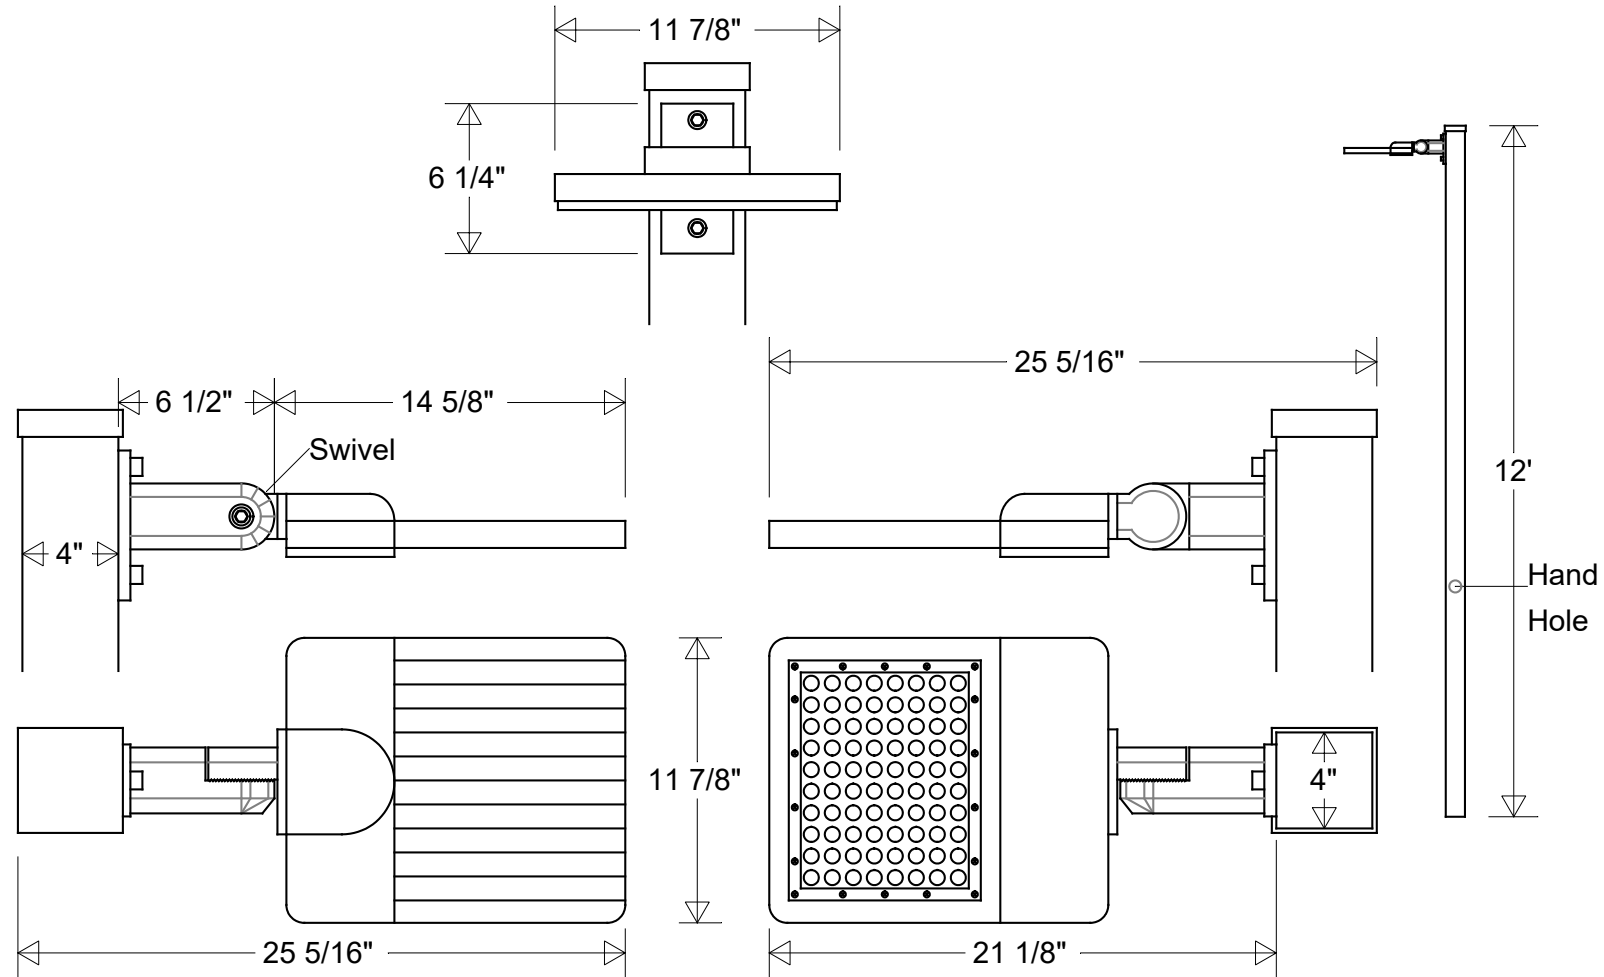

120-277 V

COLOR

Bronze

JOB NAME

TYPE
Post Light

Lamp: LED Switchable Option 1: 240 W = 40,000 Lumens Option 2: 200 W = 35,000 Lumens Option 3: 150 W = 28,000 Lumens 0-10V Dimmable 120-277 V T3 Distribution	Initials	Date	#1573-6412 T1 LED HH			
	Drawn	CB				10/2023
	Checked			11 7/8" W 25 5/16" Ext 12' OAH Photocell Hand Hole Direct Burial Pole (24" Recommended)		
	ENG Appr.					
Construction: Aluminum	MFR Appr.		Size	Drawing No.	Rev	
	QA		A	0001	A	
Unless Otherwise Specified: Dimensions in Inches	Weight:		Scale	CAD File	Sheet	
					1 of 1	