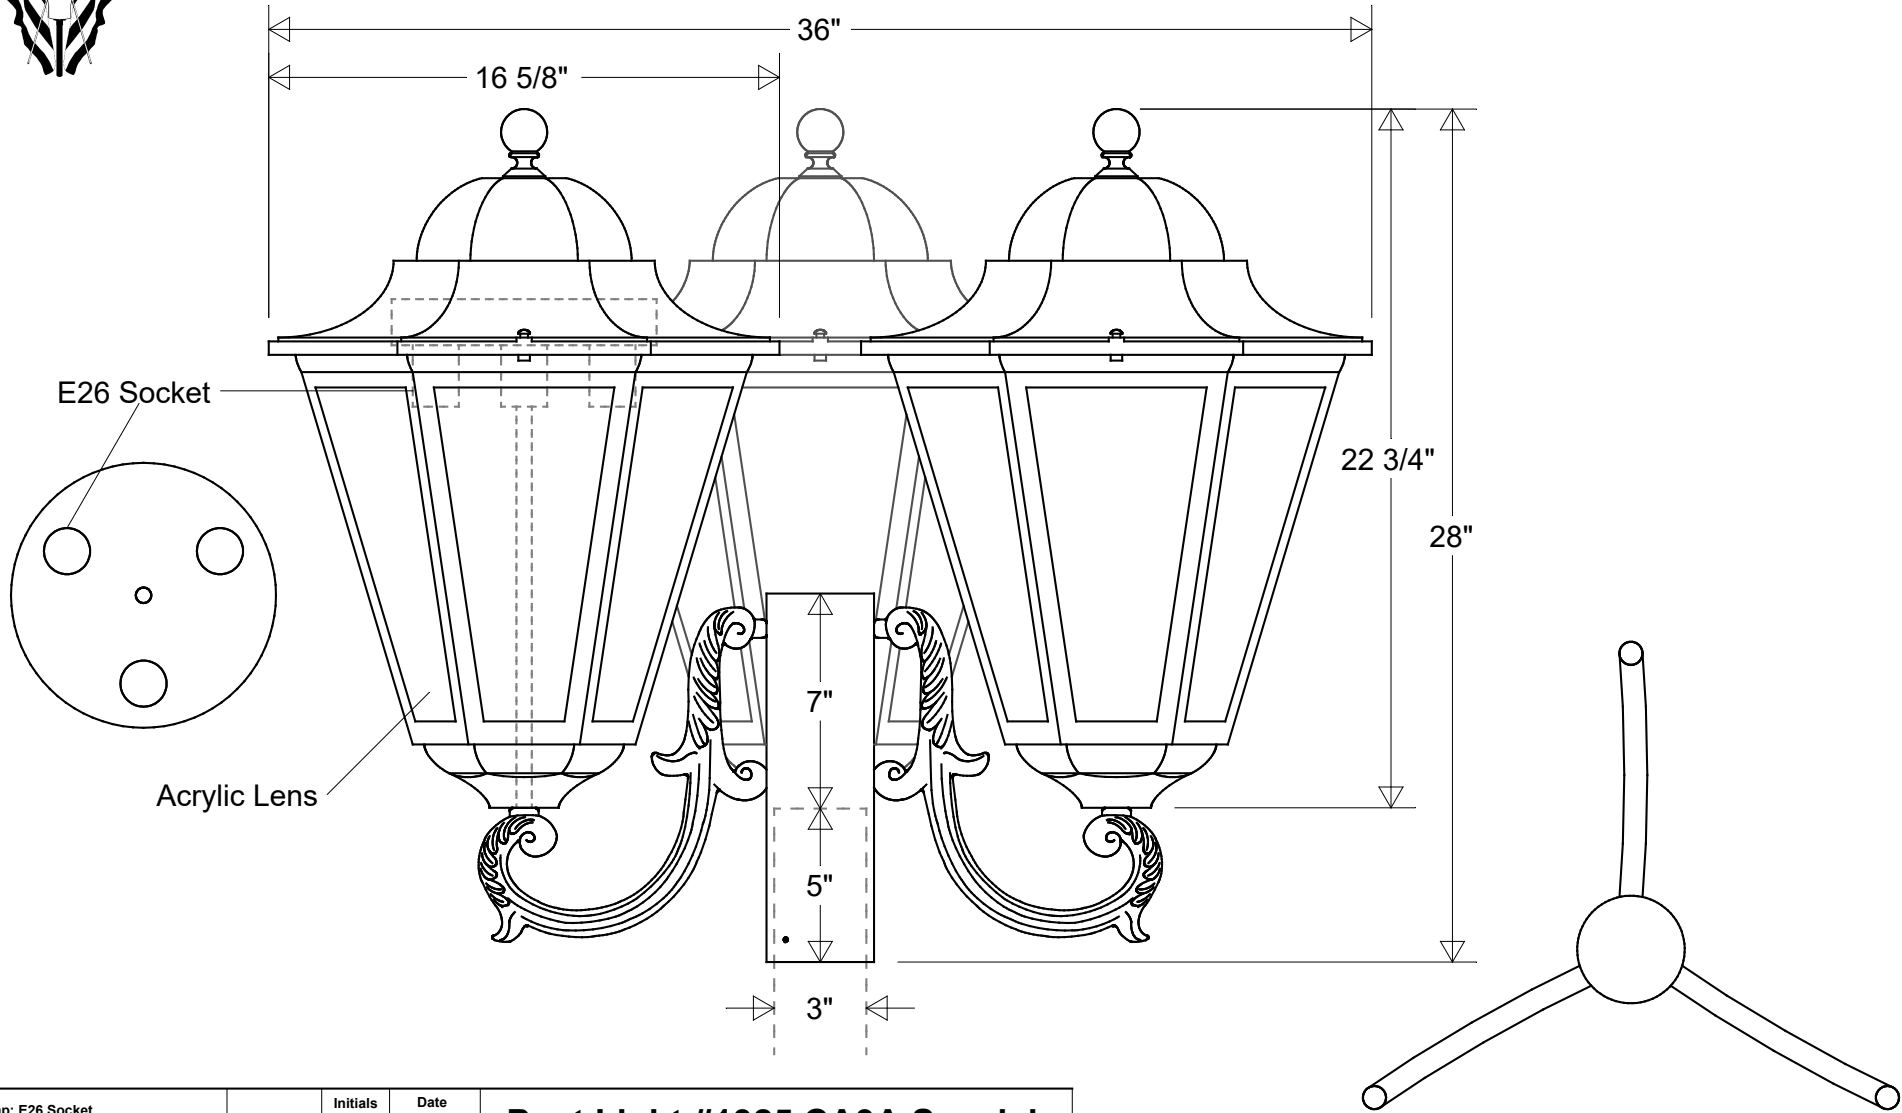

Primelite Manufacturing Corp

407 S Main St, Freeport, NY 11520

Phone: 516-868-4411 | Fax: 516-868-4609

sales@primelite-mfg.com | www.primelite-mfg.com

PART # #1325 CA3A Special	LAMP E26 Socket	VOLTAGE 120 V	COLOR Powder Coated Paint
JOB NAME			TYPE Post Light

Lamp: E26 Socket
Max Wattage: 60 W
Sockets Per Fixture: 3
Total Sockets: 9

	Initials	Date
Drawn	CB	10/2022
Checked		
ENG Appr.		
MFR Appr.		
QA		

Post Light #1325 CA3A Special

16 5/8" Dia | 36" W | 28" H | Fits 3" OD Round Posts & Piers
Acrylic Lens: Smoke (/1) | White (/3) | Clear (/4) | Frosted (/5)

Size	Drawing No.	Rev
A	0001	A

Revisions				
Zone	Rev	Description	Date	Appr

Construction: Aluminum Acrylic	Weight:	Scale	CAD File	Sheet
Unless Otherwise Specified: Dimensions in Inches				1 of 1