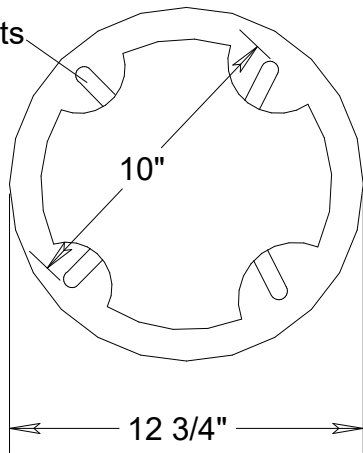

4 x LED10

10 1/2"

10" bolt circle

slots for bolts

12 3/4"

bolt

Lamp: Incandescent | LED

LED 40 (4X LED 10)

Construction: Aluminum

Unless Otherwise Specified:  
Dimensions in Inches

Name Date

Drawn CB 8/19

Checked

ENG Appr.

MFR Appr.

QA

Weight

## Post Light #1325-8712 LED 40 LR E/E CO

14' 3" H | 15 1/4" W

Size  
**A**

Drawing No.  
**0001**

Rev  
**A**

Scale

CAD File

Sheet