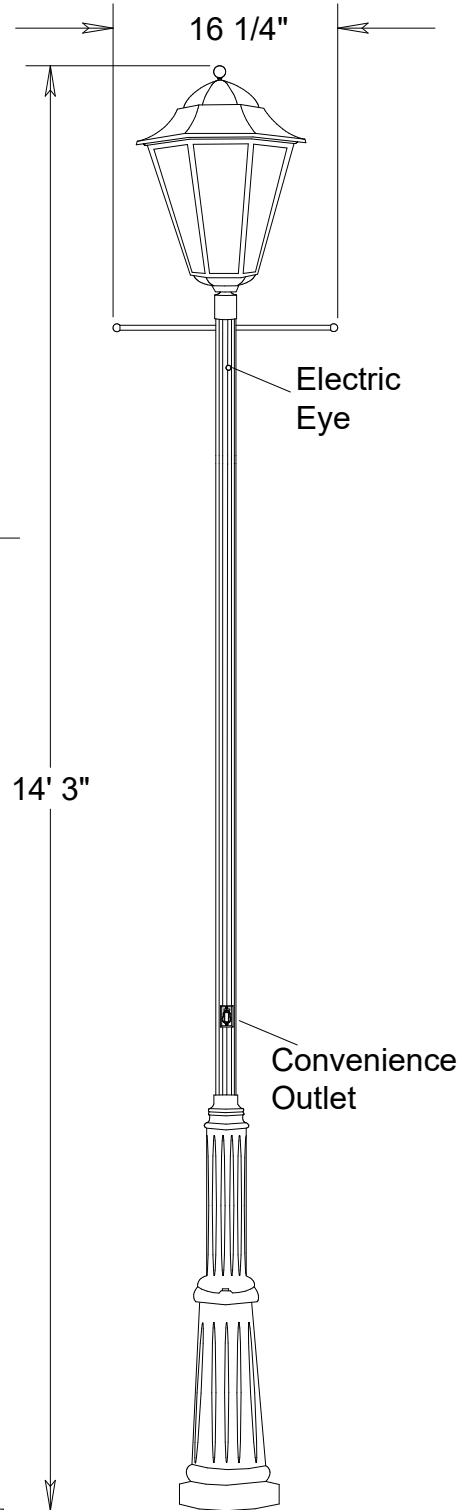

4 x LED10

10 1/2"

10" bolt circle

slots for bolts

12 3/4"

bolt

Lamp: Incandescent | LED

LED 40 (4X LED 10)

Construction: Aluminum

Unless Otherwise Specified:  
Dimensions in Inches

Name Date

Drawn CB 8/19

Checked

ENG Appr.

MFR Appr.

QA

## Post Light #1325-8712 LED 40 LR E/E CO

14' 3" H | 15 1/4" W

Size  
**A**

Drawing No.  
**0001**

Rev  
**A**

Scale

CAD File

Sheet