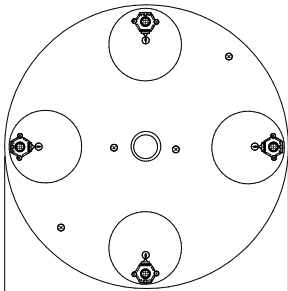

4 x LED10

10 1/2"

10" bolt circle

slots for bolts

12 3/4"

bolt

Lamp: Incandescent | LED

LED 40 (4X LED 10)