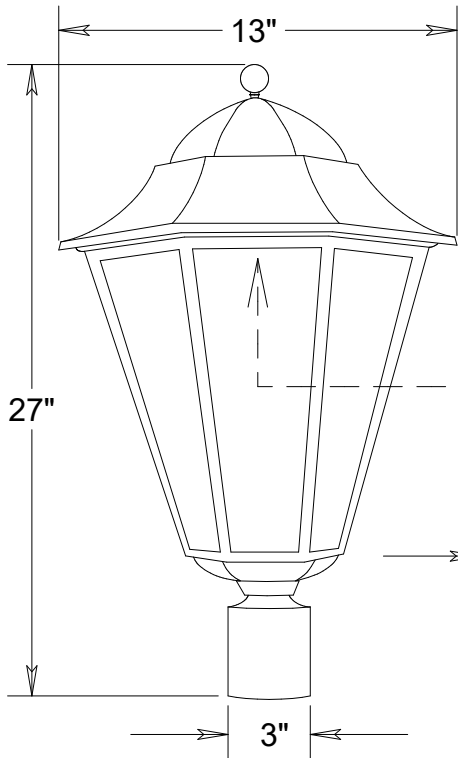

4 x LED10

10 1/2"

10" bolt circle

slots for bolts

12 3/4"

bolt

Lamp: Incandescent | LED

LED 40 (4X LED 10)

Construction: Aluminum

Unless Otherwise Specified:  
Dimensions in Inches

Name Date

Drawn CB 8/19

Checked

ENG Appr.

MFR Appr.

QA

## Post Light #1325-8712 LED 40 LR E/E CO

14' 3" H | 15 1/4" W

Size  
**A**

Drawing No.  
**0001**

Rev  
**A**

Scale

CAD File

Sheet