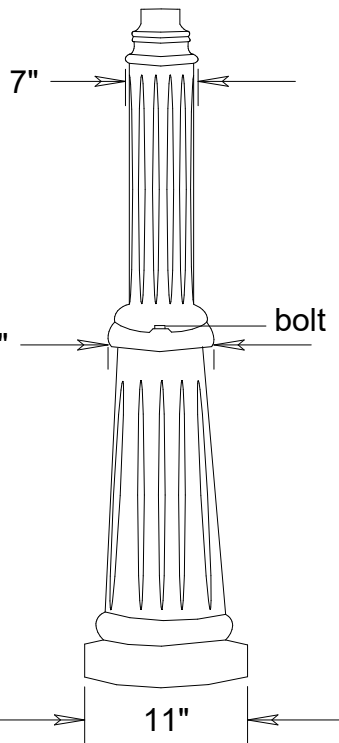

4 x LED10

10 1/2"

10" bolt circle

slots for bolts

12 3/4"

bolt

Lamp: Incandescent | LED

LED 40 (4X LED 10)

Construction: Aluminum

Unless Otherwise Specified:  
Dimensions in Inches

Name Date

Drawn CB 8/19

Checked

ENG Appr.

MFR Appr.

QA

## Post Light #1325-8712 LED 40 LR E/E CO

14' 3" H | 15 1/4" W

Size  
**A**

Drawing No.  
**0001**

Rev  
**A**

Scale

CAD File

Sheet