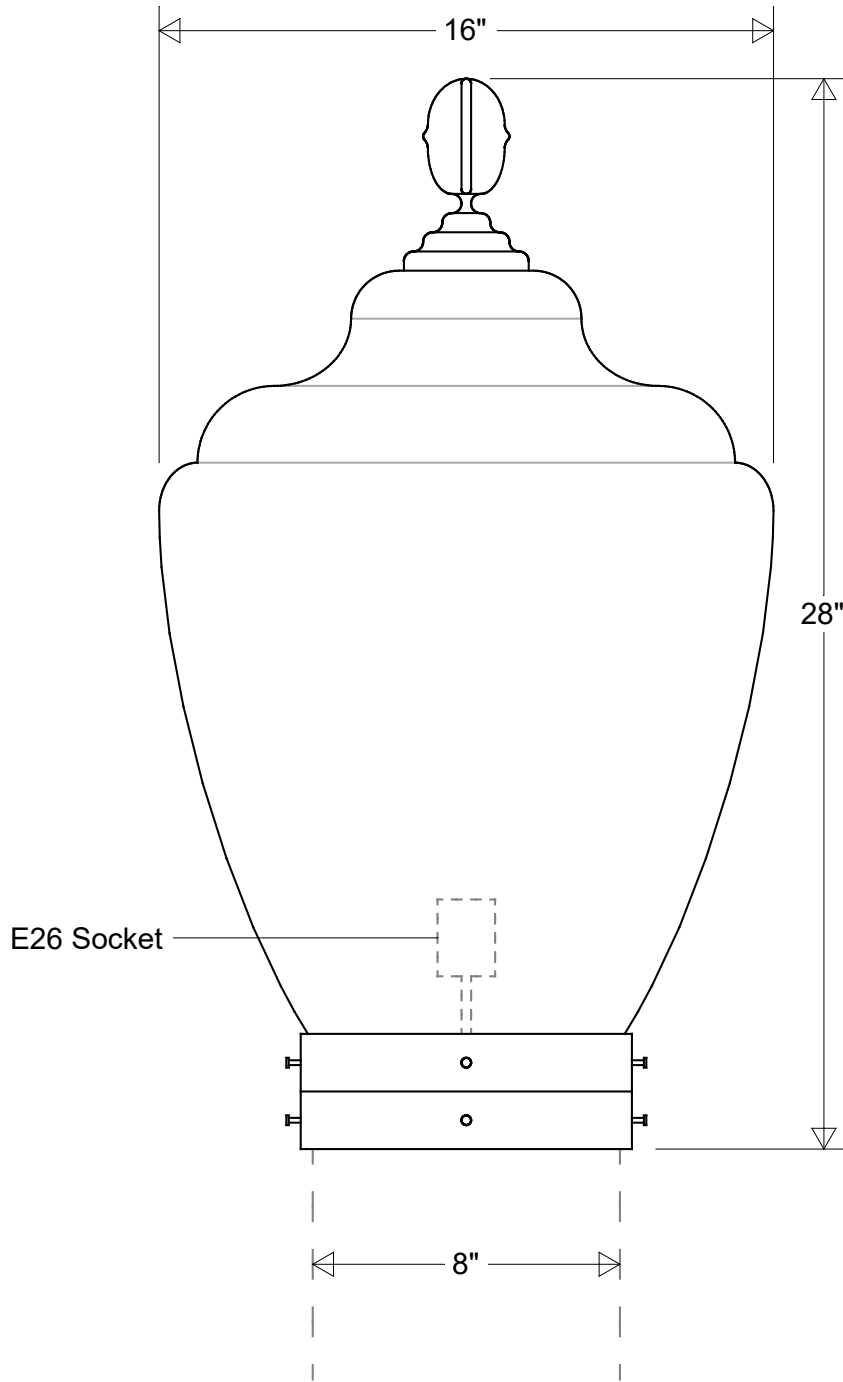

<b>Lamp: E26 Socket</b> Max Wattage: 300 W 	<b>Initials</b>	<b>Date</b>	<b>#1221 Finial Special</b>						
	Drawn	CB						04/2023	
	<b>Checked</b>			16" Dia   28" H   Fits 8" OD Round Posts & Pier Mounts		<b>Revisions</b>			
<b>ENG Appr.</b>			Black Polycarbonate Finial   Clear Polycarbonate Globe		<b>Zone</b>	<b>Rev</b>	<b>Description</b>	<b>Date</b>	<b>Appr</b>
<b>Construction:</b> Aluminum   Polycarbonate	<b>MFR Appr.</b>		Size	Drawing No.	Rev				
	<b>QA</b>		<b>A</b>	<b>0001</b>	<b>A</b>				
<b>Unless Otherwise Specified:</b> Dimensions in Inches	<b>Weight:</b>		Scale	CAD File	Sheet				
					<b>1 of 1</b>				