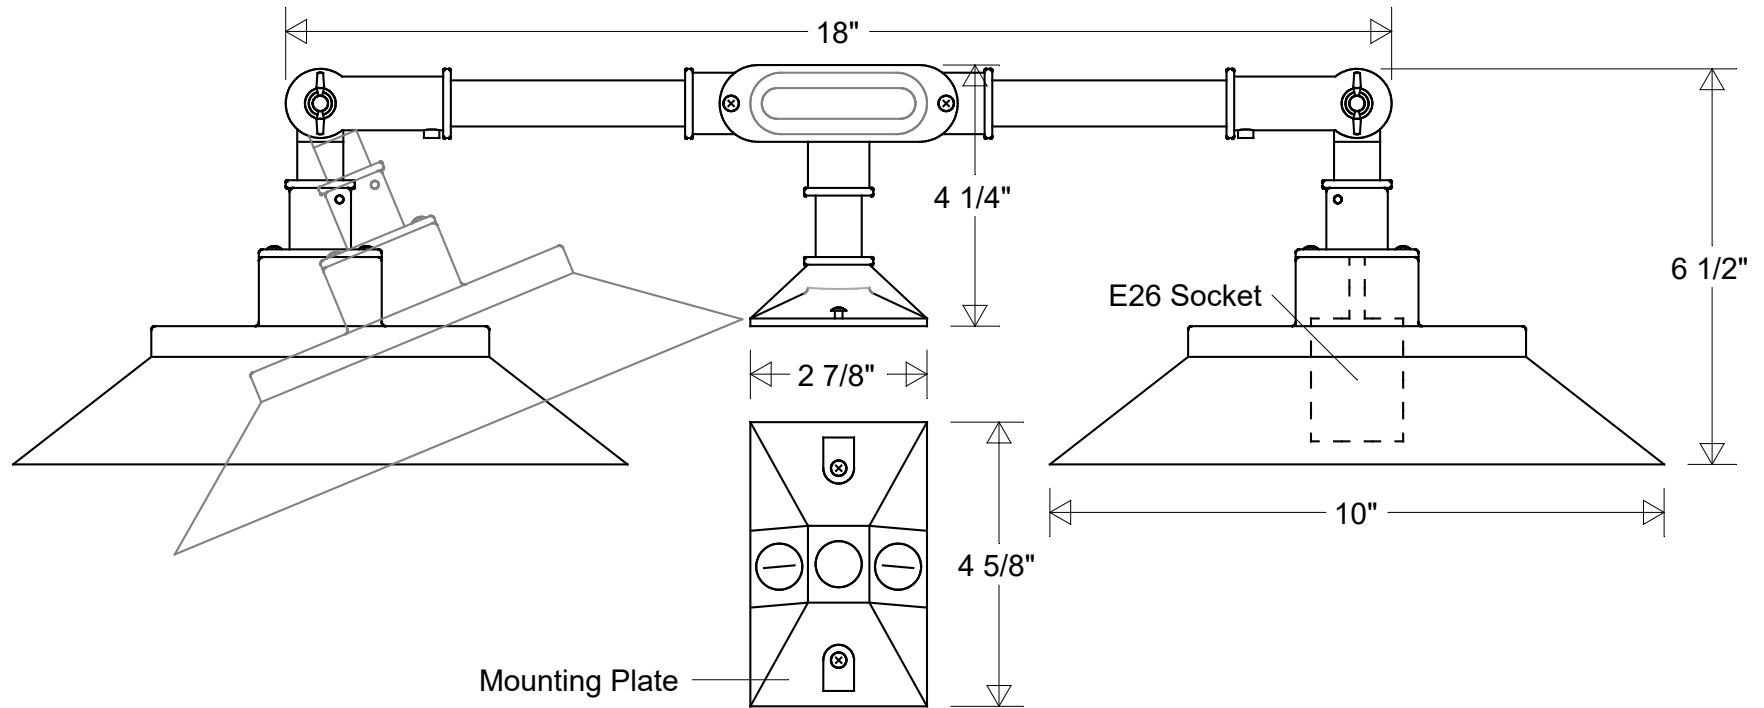

Lamp: E26 Socket x 2
 Max Wattage Each: 100 W
 Recommended Bulb: G25

	Initials	Date
Drawn	CB	01/2022
Checked		
ENG Appr.		
MFR Appr.		
QA		

Gooseneck #12/10-2-12-ESW Special

6 1/2" H | 18" Ext | 10" Dia Shade | Adjustable Swivel

Mounting Plate: 2 7/8" W | 4 5/8" L

Size	Drawing No.	Rev
A	0001	A

Revisions				
Zone	Rev	Description	Date	Appr

Construction: Aluminum	Weight:	Scale	CAD File	Sheet
Unless Otherwise Specified: Dimensions in Inches				1 of 1