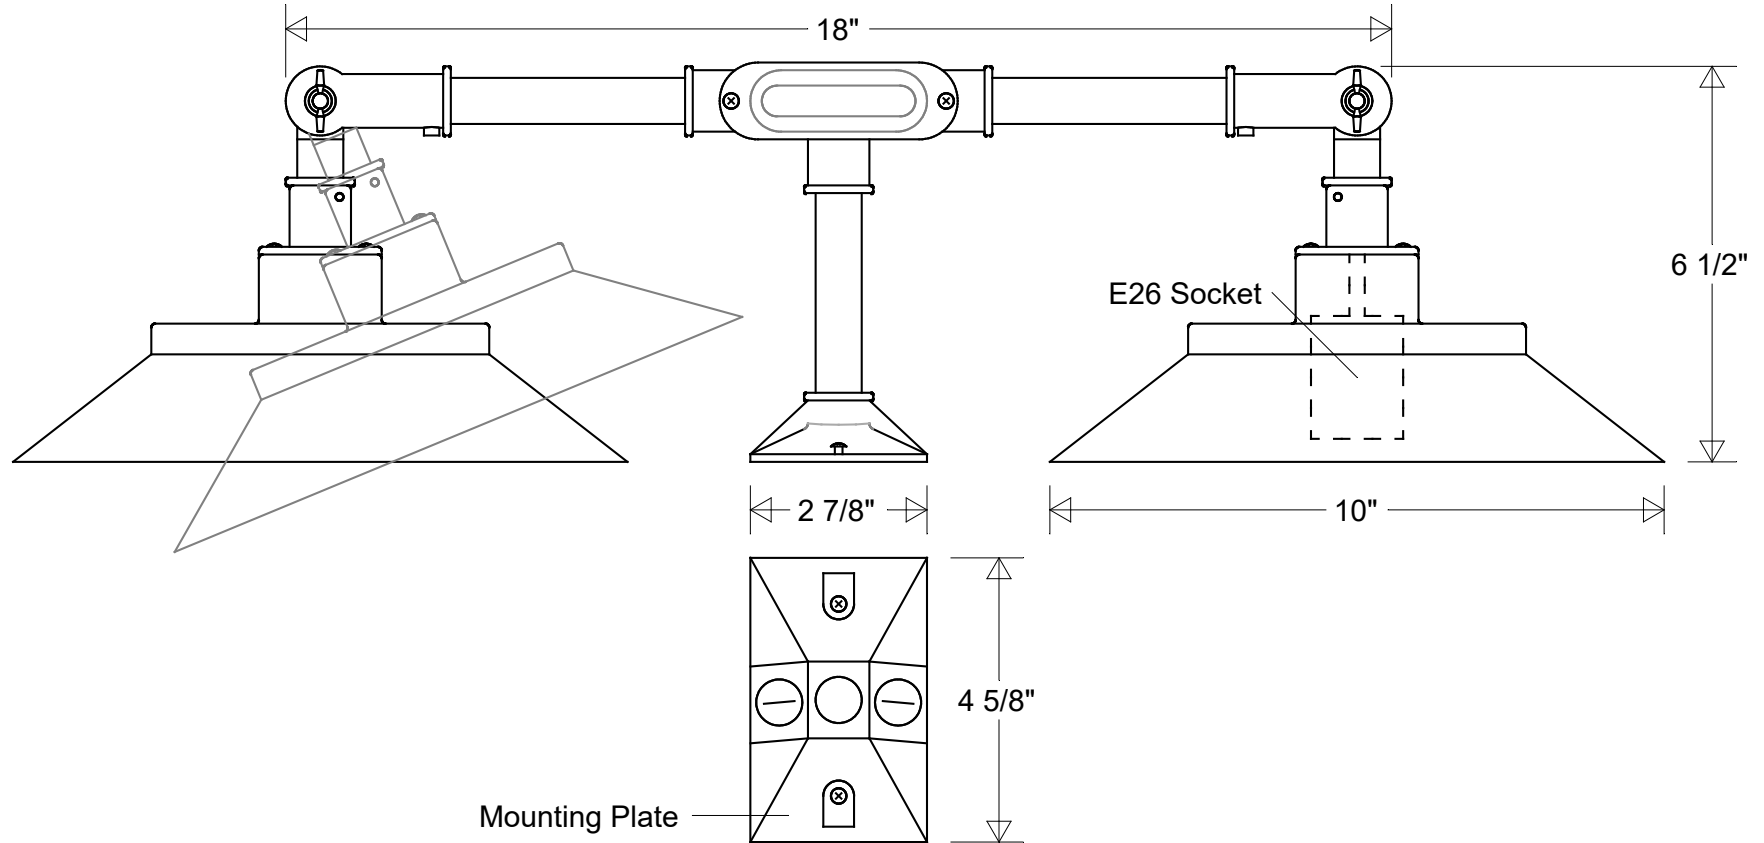

Lamp: E26 Socket x 2
 Max Wattage Each: 100 W
 Recommended Bulb: G25

	Initials	Date
Drawn	CB	01/2022
Checked		
ENG Appr.		
MFR Appr.		
QA		

Gooseneck #12/10-2-12-ESW Special

6 1/2" H | 18" Ext | 10" Dia Shade | Adjustable Swivel

Mounting Plate: 2 7/8" W | 4 5/8" L

Size	Drawing No.	Rev
A	0001	A

Revisions				
Zone	Rev	Description	Date	Appr

Unless Otherwise Specified:
 Dimensions in Inches

Weight:

Scale	CAD File	Sheet
		1 of 1