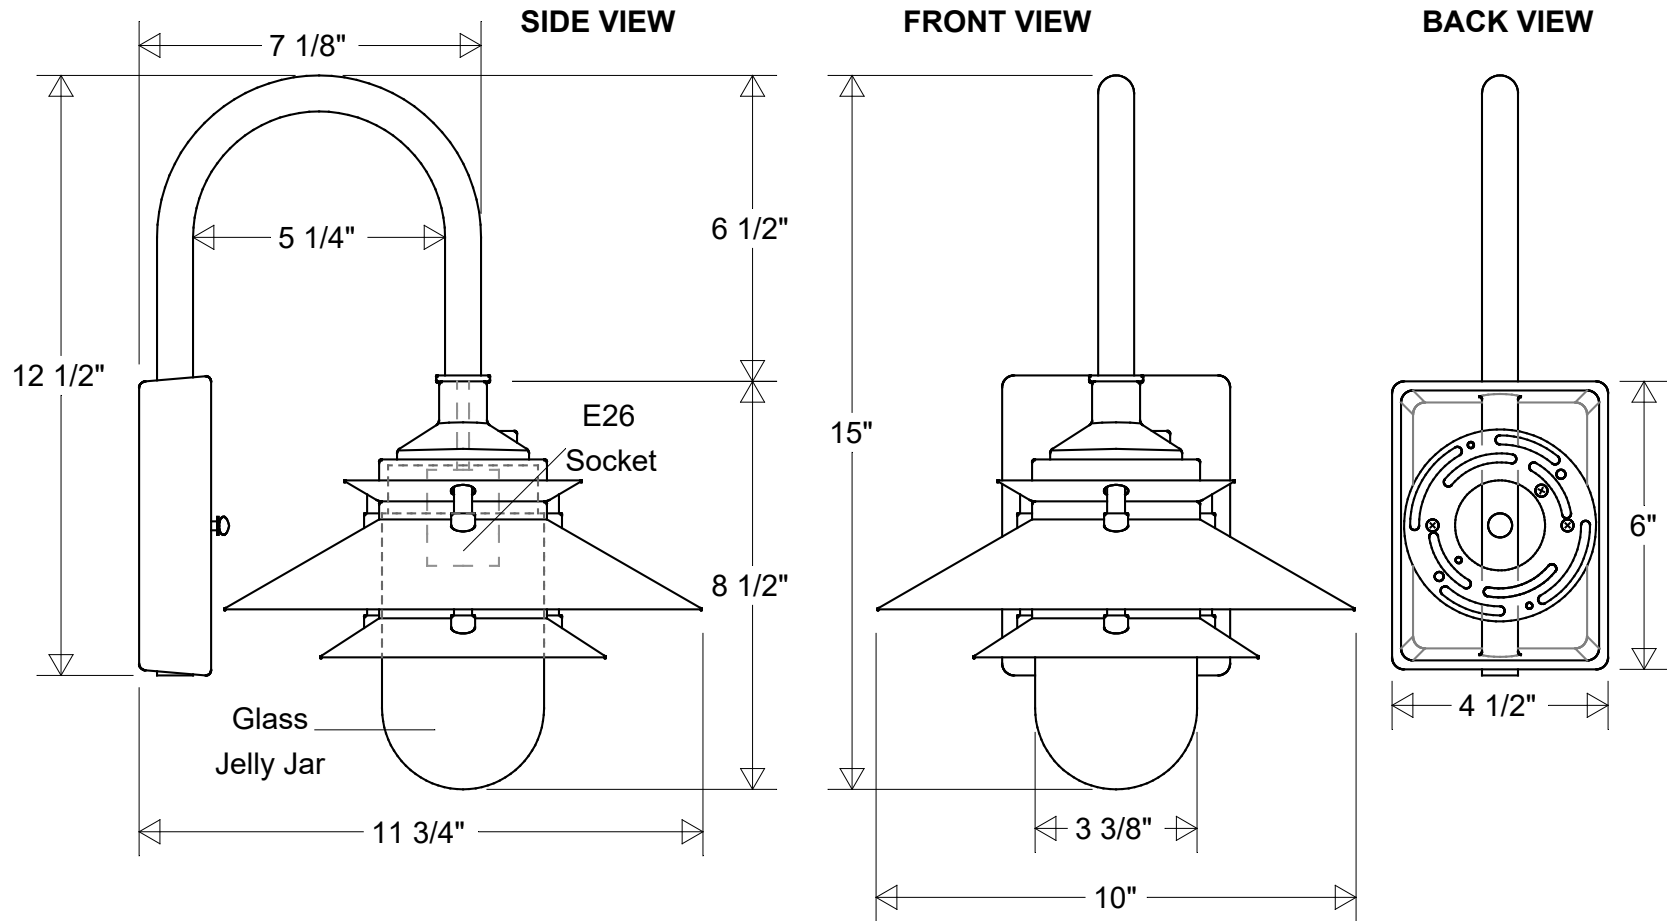

Lamp: E26 Socket Max Wattage: 100 W 	Initials	Date	<b>Gooseneck #9281/873</b>			
	Drawn	CB				11/2021
	Checked			10" Dia   11 3/4" Ext   15" H		
	ENG Appr.			Glass Jelly Jar: Clear (-4)   Prismatic (-4P)   Frosted (-5)		
Construction: Aluminum   Glass	MFR Appr.		Size	Drawing No.	Rev	
	QA		<b>A</b>	<b>0001</b>	<b>A</b>	
Unless Otherwise Specified: Dimensions in Inches	Weight:		Scale	CAD File	Sheet	
					<b>1 of 1</b>	