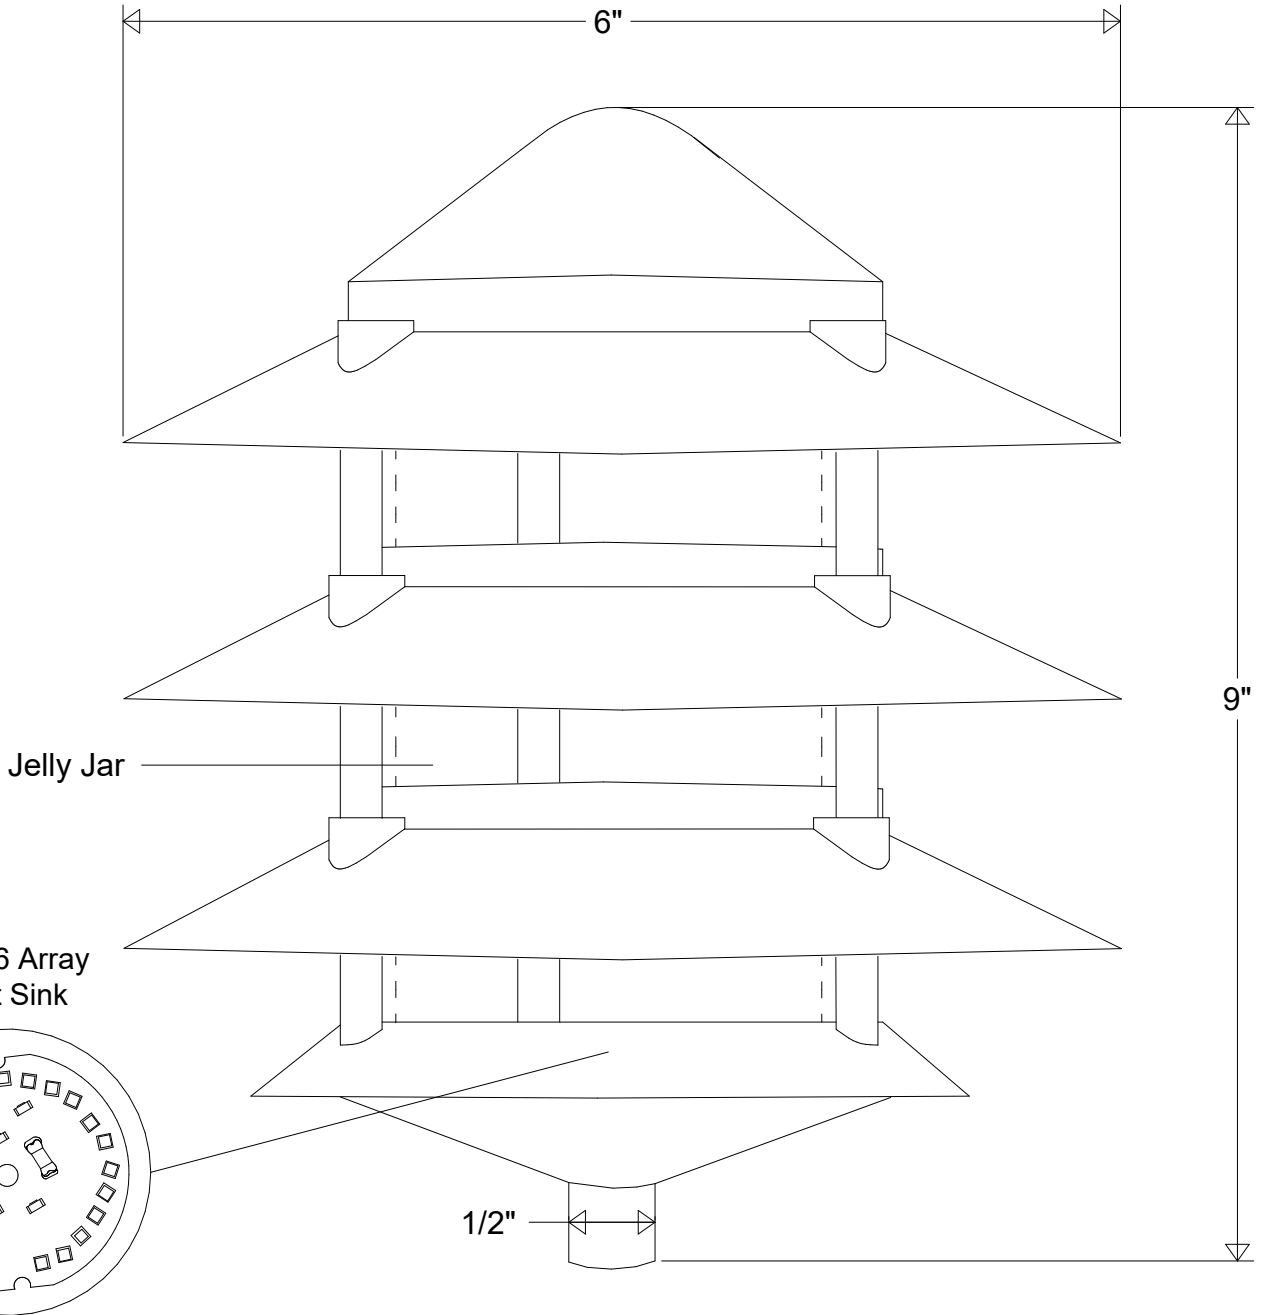

Lamp: LED 16 Array
 1000 Lumens | 75 W Inc Equivalent

Construction: Aluminum | Glass
 Unless Otherwise Specified:
 Dimensions in Inches

Name	Date	Garden Light #9265/4 LED 16		
Drawn CB	5/2020	6" Dia 9" H 1/2" Threaded Bottom Glass Jelly Jar: Clear Frosted		
Checked				
ENG Appr.				
MFR Appr.				
QA		Size A	Drawing No. 0001	Rev A
Weight		Scale	CAD File	Sheet 1 of 1