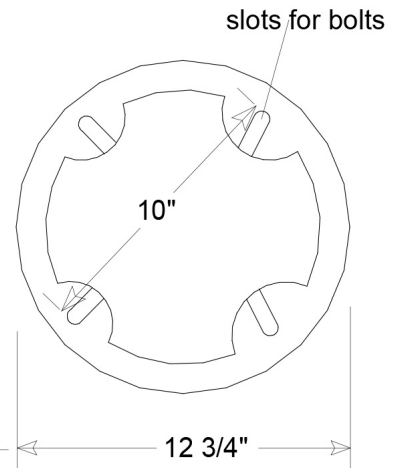

**#8800 Series:**

- Gauge .050
- #8806 ( 6' ) ▲
- #8807 ( 7' ) ▲
- #8808 ( 8' ) ▲
- #8810 (10' ) ▲
- #8812 (12' ) ▲

**#8800 Series:**

- Gauge .125
- #8836 ( 6' ) ▲
- #8837 ( 7' ) ▲
- #8838 ( 8' ) ▲
- #8840 (10' ) ▲
- #8842 (12' ) ▲
- #8844 (14' ) ▲
- #8846 (16' ) ▲

**Post Base  
10" bolt circle**

	Name	Date
Drawn	Iv	02/16/17
Checked		
ENG Appr.		
MFR Appr.		
QA		
Comments		
CAD Generated Drawing Do Not Manually Update		
Construction: All Aluminum		
10" bolt circle base		

<b>Primelite Mfg Corp</b> 516-868-4411		
<b>#8844 Post</b>		
<b>Cast Aluminum Base Extruded Aluminum Top   Smooth Height 14'   Gauge .125</b>		
Size	Drawing No.	Rev
<b>A</b>	<b>0001</b>	<b>A</b>
Scale	CAD File	Sheet
		<b>1 of 1</b>